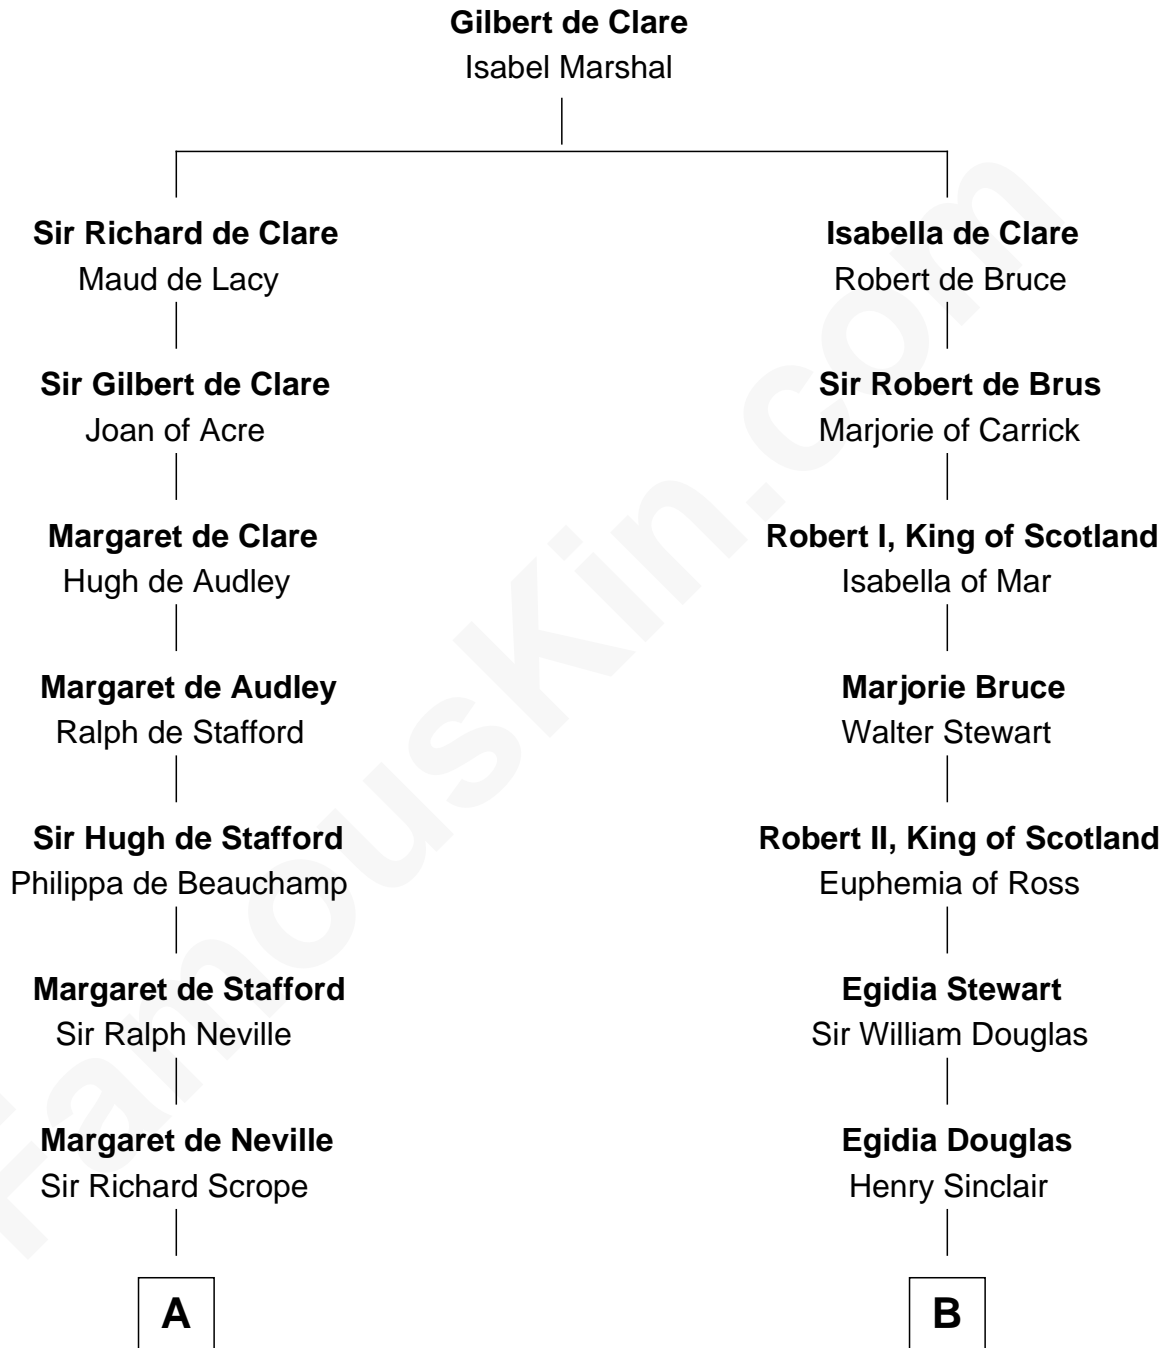

FamousKin.com
Relationship Chart of
Admiral Richard Byrd
Polar Explorer

16th cousin 5 times removed of
Patrick Henry
1st and 6th Governor of Virginia

C

—
Benjamin Harrison

Evelyn Taylor Byrd

—
Anne Harrison

Richard Evelyn Byrd

—
Col. William Byrd

Jane Meriwether Rivers

—
Richard Evelyn Byrd

Eleanor Bolling Flood

—
Admiral Richard Byrd

Polar Explorer

FamousKin.com