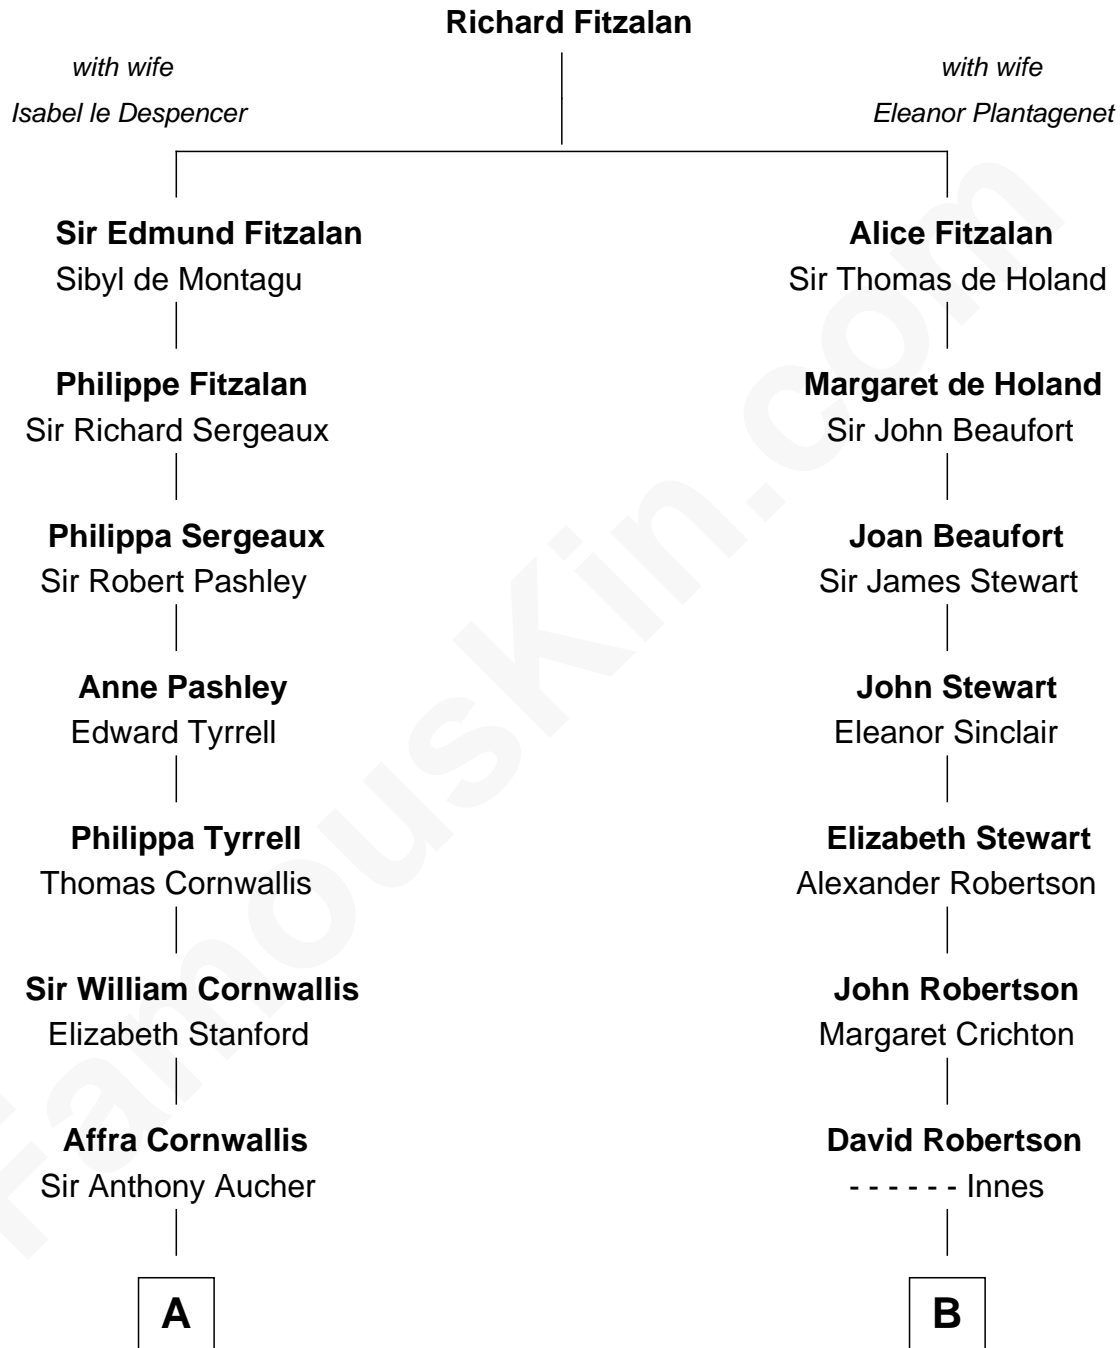

**FamousKin.com**  
**Relationship Chart of**  
**Admiral Richard Byrd**  
*Polar Explorer*

**11th cousin 10 times removed of**  
**Patrick Henry**  
*1st and 6th Governor of Virginia*

**C**

**Eliza Bolling West**  
Dr. Joel Walker Flood

**Col. Henry De La Warr Flood**  
Mary Elizabeth Trent

**Joel Walker Flood**  
Ella Faulkner

**Eleanor Bolling Flood**  
Richard Evelyn Byrd

**Admiral Richard Byrd**  
*Polar Explorer*

FamousKin.com