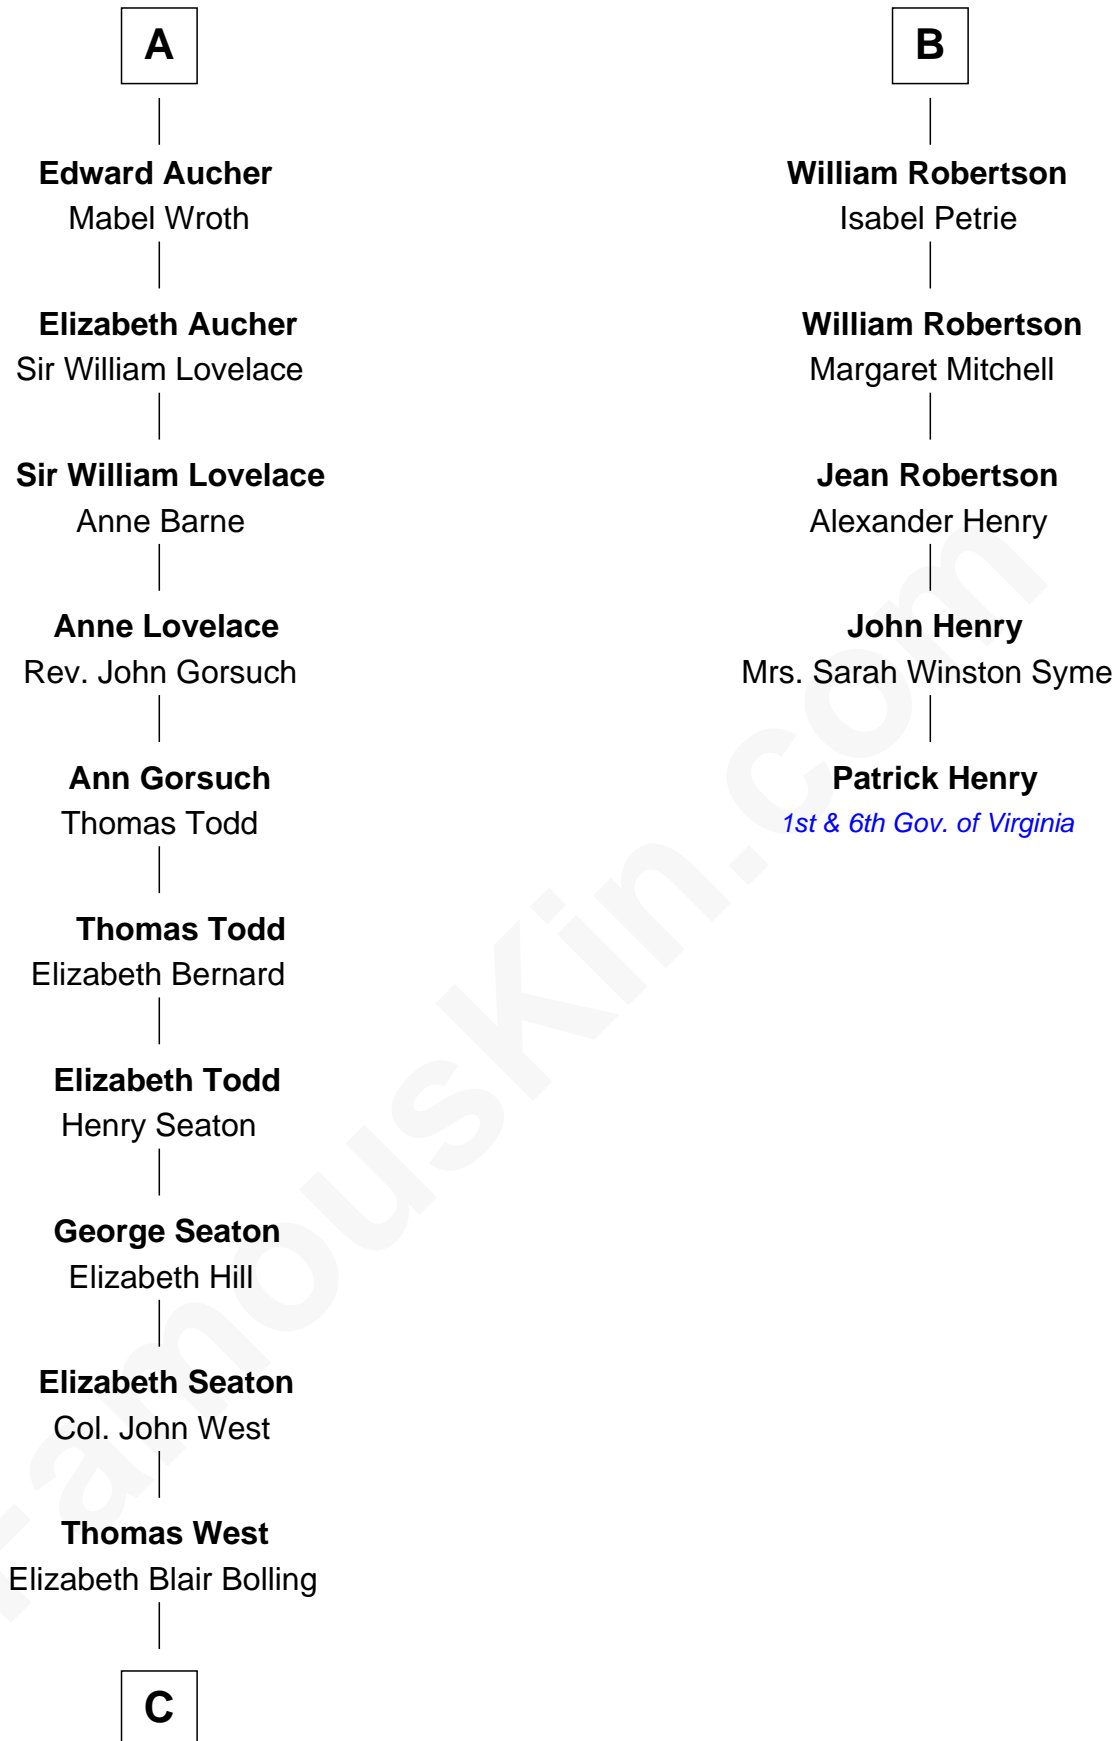

**FamousKin.com**  
**Relationship Chart of**  
**Admiral Richard Byrd**  
*Polar Explorer*

**11th cousin 10 times removed of**  
**Patrick Henry**  
*1st and 6th Governor of Virginia*

**C**

**Eliza Bolling West**  
Dr. Joel Walker Flood

**Col. Henry De La Warr Flood**  
Mary Elizabeth Trent

**Joel Walker Flood**  
Ella Faulkner

**Eleanor Bolling Flood**  
Richard Evelyn Byrd

**Admiral Richard Byrd**  
*Polar Explorer*

FamousKin.com