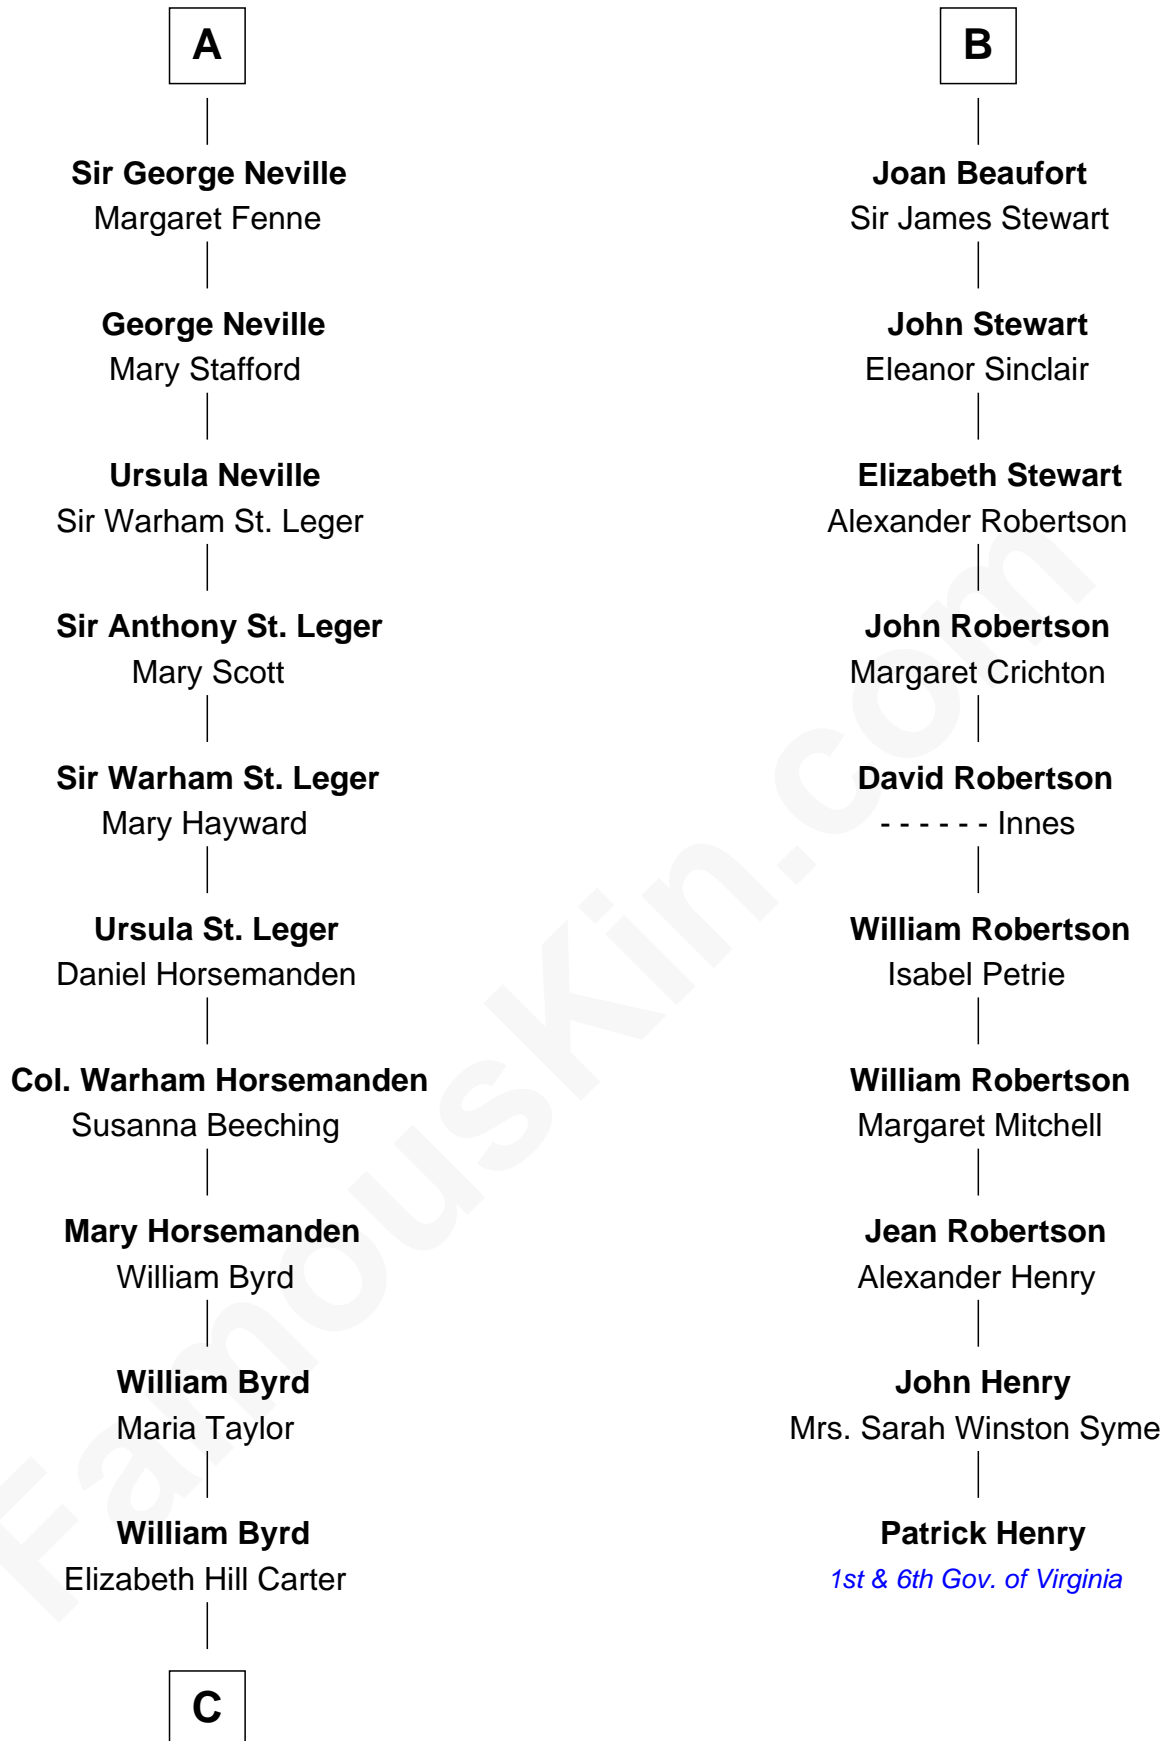

**FamousKin.com**  
**Relationship Chart of**  
**Admiral Richard Byrd**  
*Polar Explorer*

16th cousin 5 times removed of  
**Patrick Henry**  
*1st and 6th Governor of Virginia*

**Sir William Longespee**  
 Ela of Salisbury

**C**

Thomas Taylor Byrd

Mary Armistead

Richard Evelyn Byrd

Anne Harrison

Col. William Byrd

Jane Meriwether Rivers

Richard Evelyn Byrd

Eleanor Bolling Flood

Admiral Richard Byrd

*Polar Explorer*

FamousKin.com