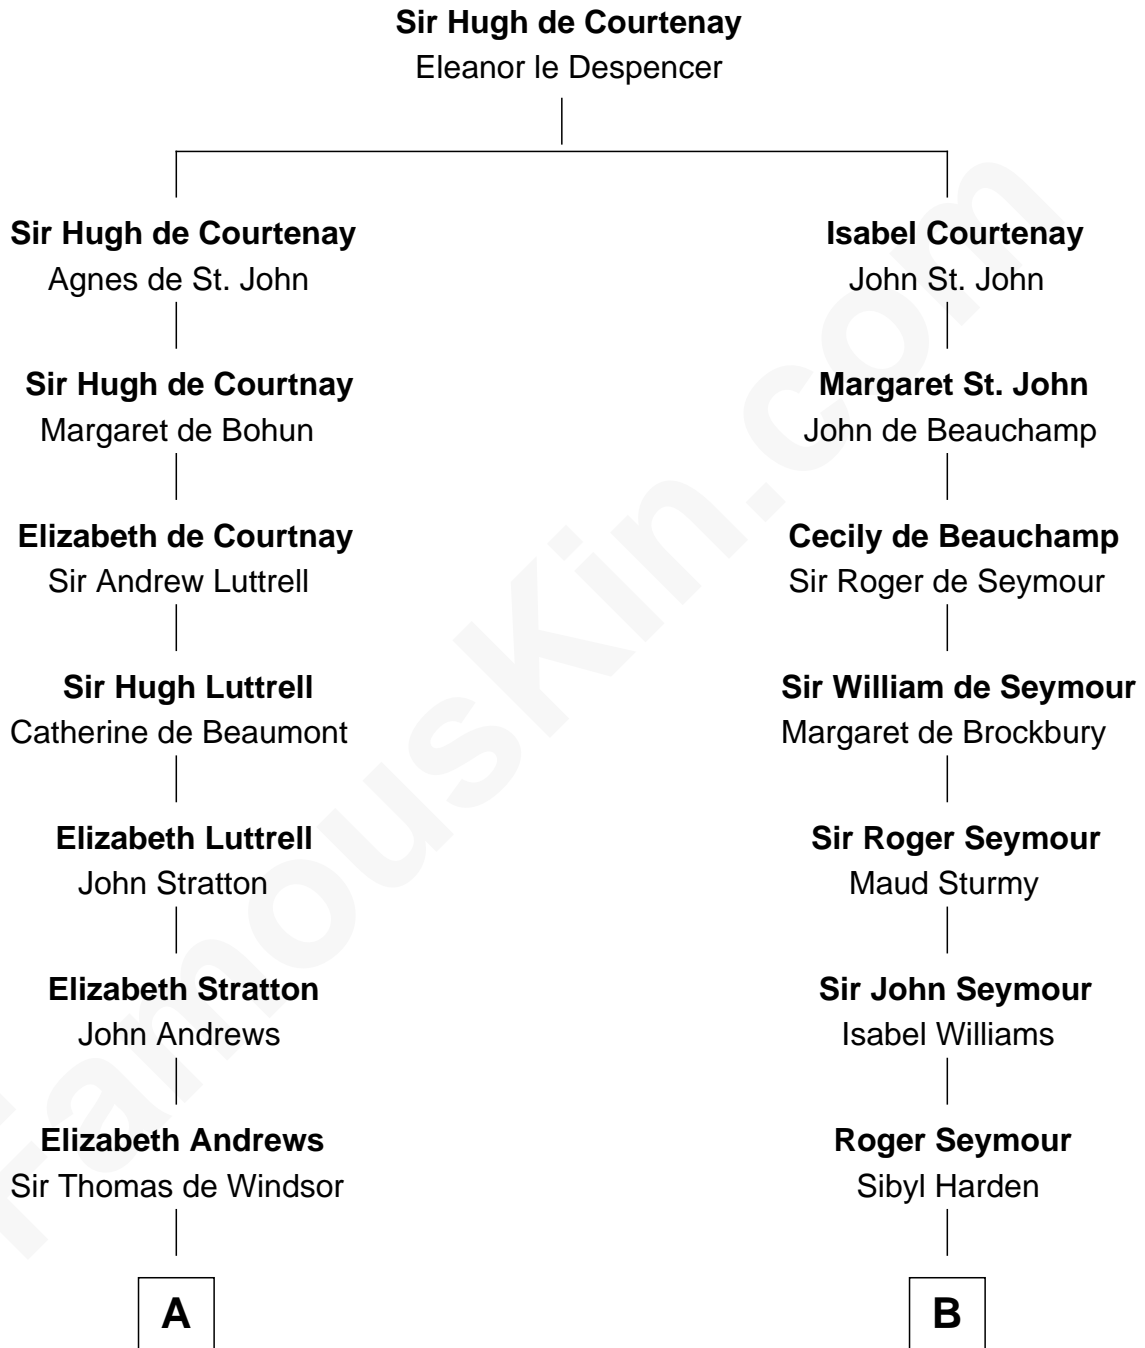

FamousKin.com
Relationship Chart of
Admiral Richard Byrd
Polar Explorer

19th cousin 2 times removed of
Randolph Scott
Movie Actor

C

Col. William Byrd
Jane Meriwether Rivers

Richard Evelyn Byrd
Eleanor Bolling Flood

Admiral Richard Byrd
Polar Explorer

D

Catherine Price Strother
Joseph Minor Crane

John William Crane
Margaret Ann Sadler

Joseph Minor Crane
Lavinia Lionberger

Lucy Lionberger Crane
George Grant Scott

Randolph Scott
Movie Actor