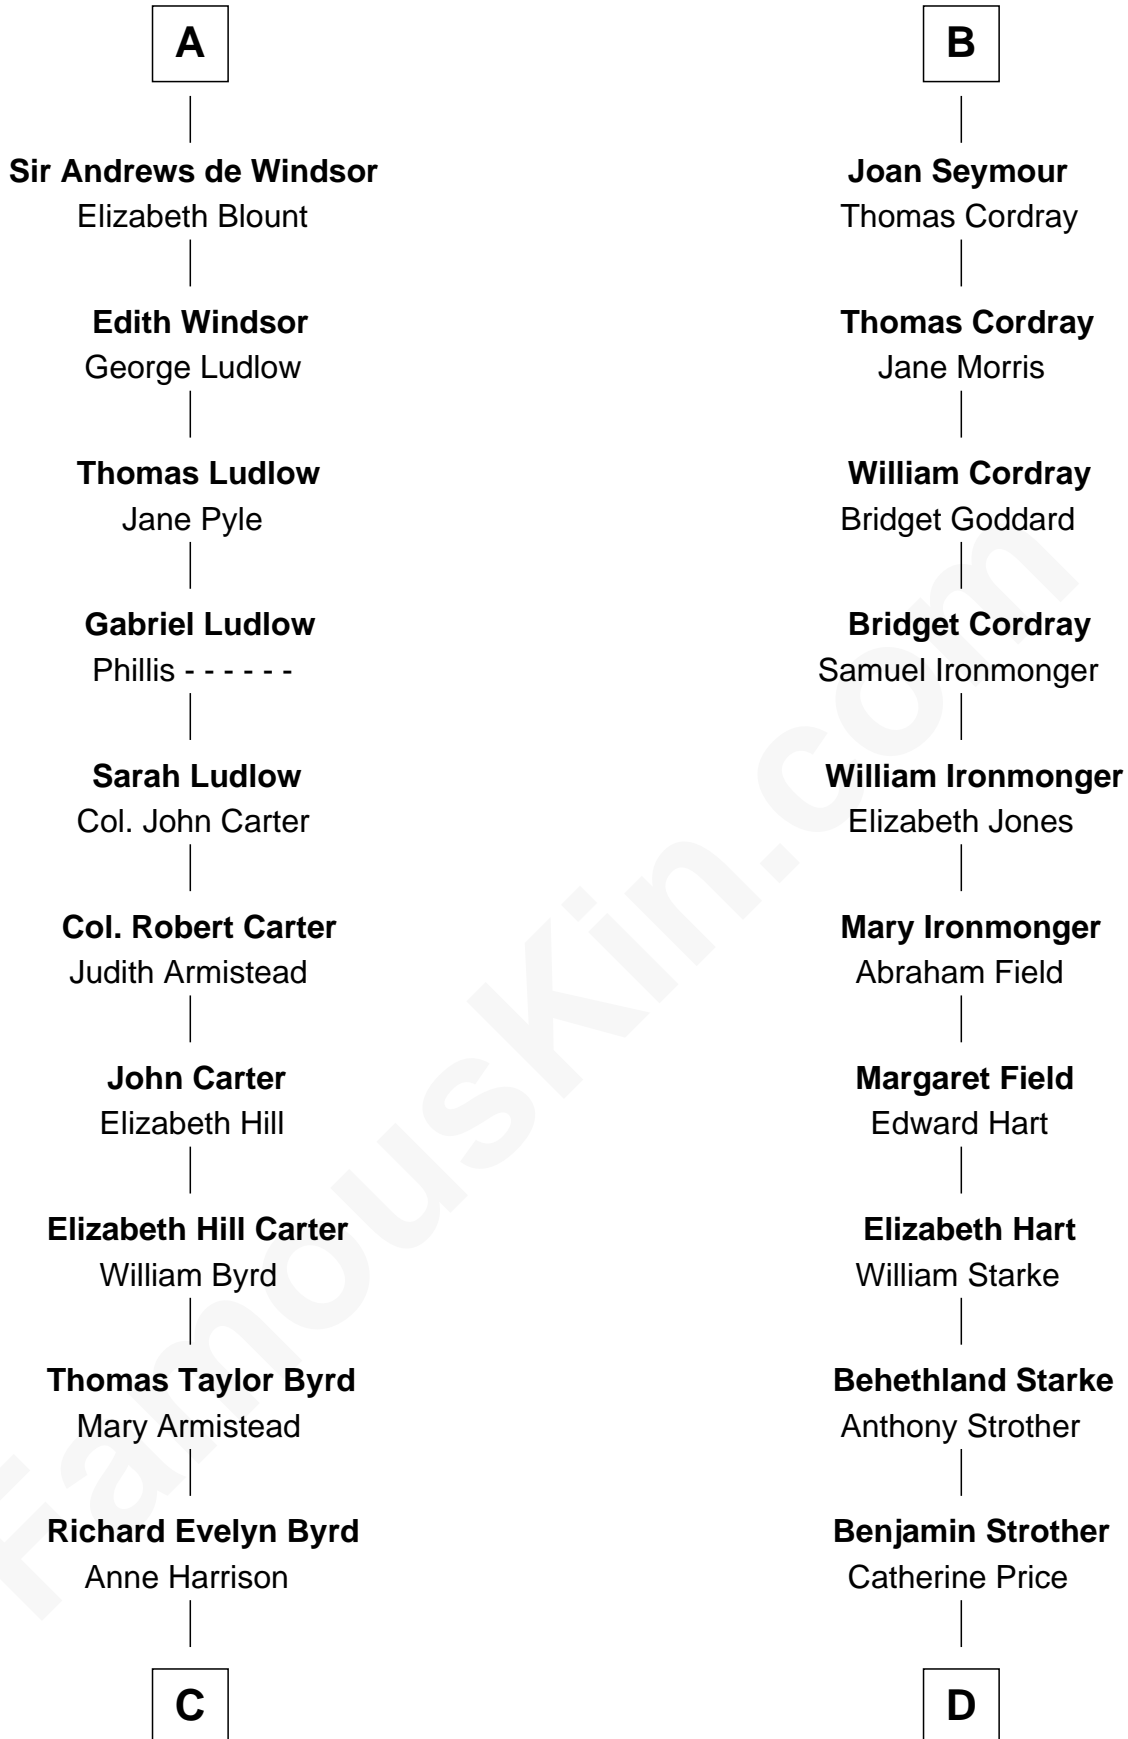

FamousKin.com
Relationship Chart of
Admiral Richard Byrd
Polar Explorer

19th cousin 2 times removed of
Randolph Scott
Movie Actor

C

Col. William Byrd
Jane Meriwether Rivers

Richard Evelyn Byrd
Eleanor Bolling Flood

Admiral Richard Byrd
Polar Explorer

D

Catherine Price Strother
Joseph Minor Crane

John William Crane
Margaret Ann Sadler

Joseph Minor Crane
Lavinia Lionberger

Lucy Lionberger Crane
George Grant Scott

Randolph Scott
Movie Actor