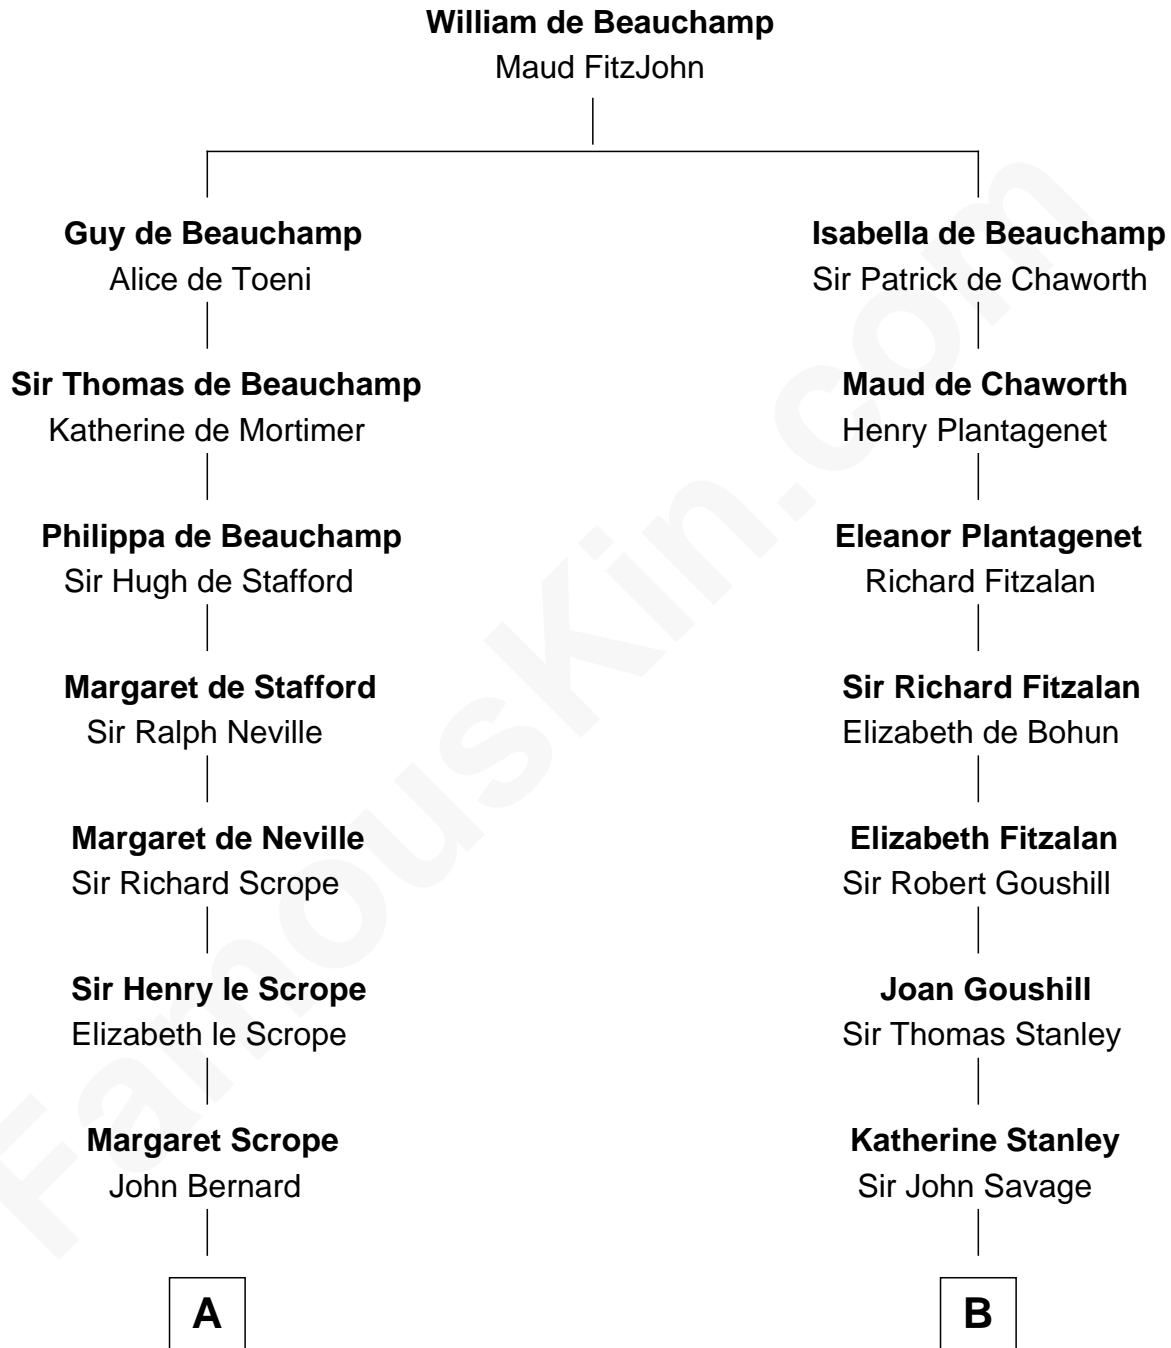

FamousKin.com
Relationship Chart of
Admiral Richard Byrd
Polar Explorer

19th cousin 2 times removed of
Randolph Scott
Movie Actor

C

Col. William Byrd
Jane Meriwether Rivers

Richard Evelyn Byrd
Eleanor Bolling Flood

Admiral Richard Byrd
Polar Explorer

D

Catherine Price Strother
Joseph Minor Crane

John William Crane
Margaret Ann Sadler

Joseph Minor Crane
Lavinia Lionberger

Lucy Lionberger Crane
George Grant Scott

Randolph Scott
Movie Actor