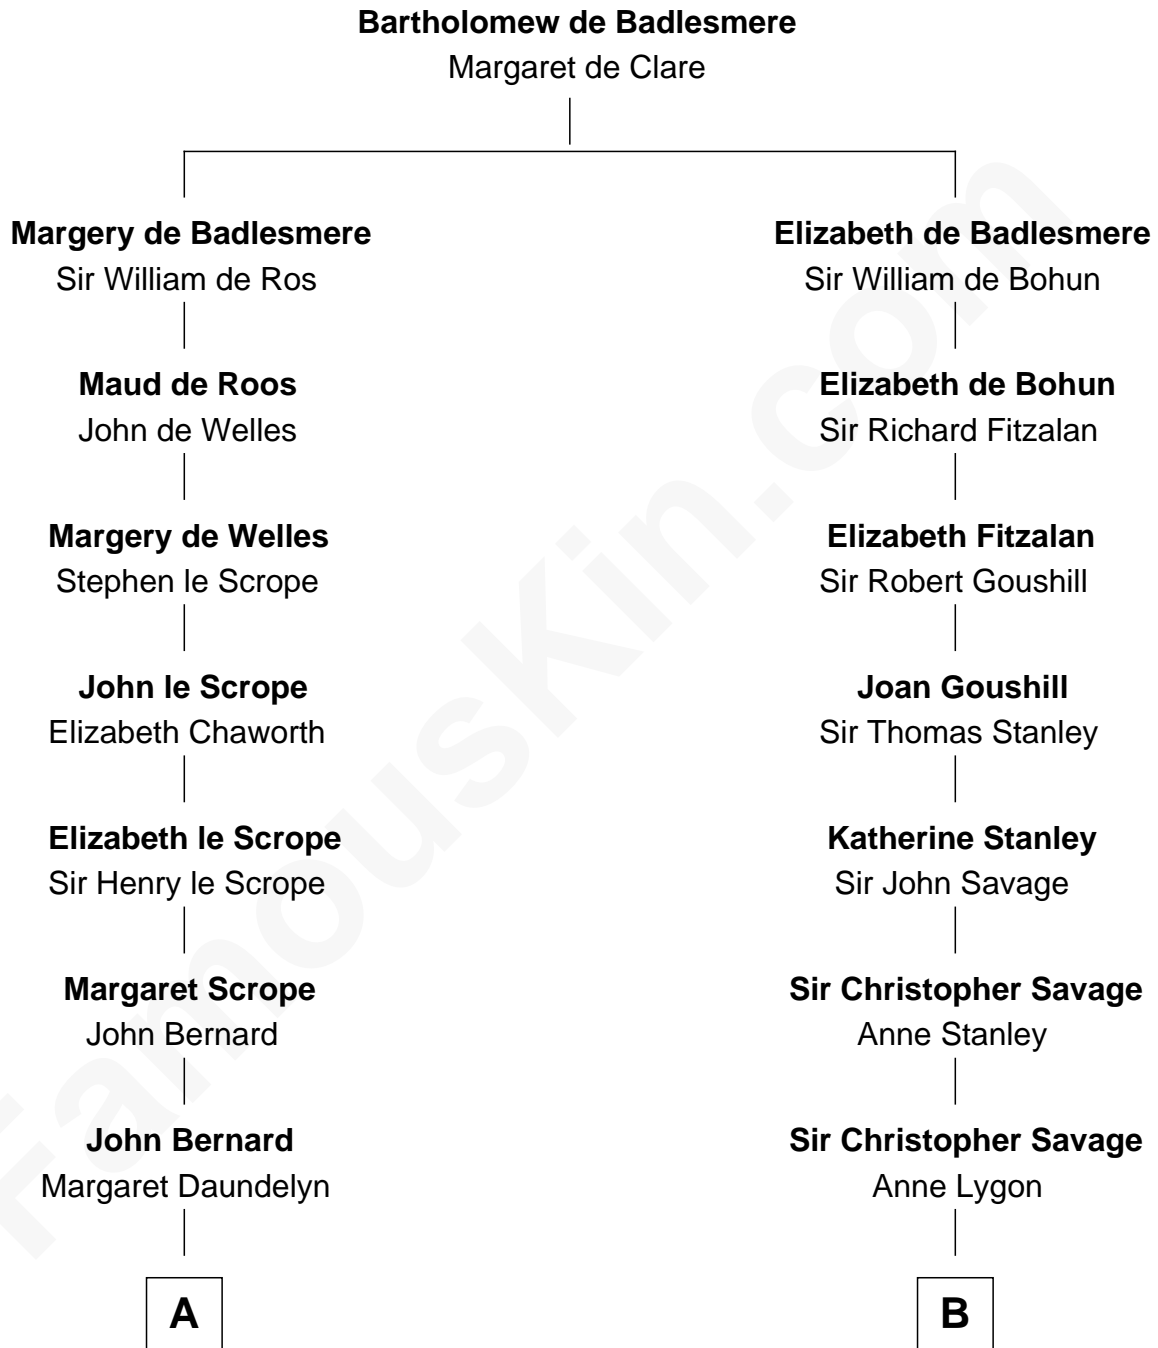

FamousKin.com
Relationship Chart of
Admiral Richard Byrd
Polar Explorer

18th cousin 1 time removed of
Randolph Scott
Movie Actor

C

Richard Evelyn Byrd
Eleanor Bolling Flood

Admiral Richard Byrd
Polar Explorer

D

Joseph Minor Crane
Lavinia Lionberger

Lucy Lionberger Crane
George Grant Scott

Randolph Scott
Movie Actor

FamousKin.com