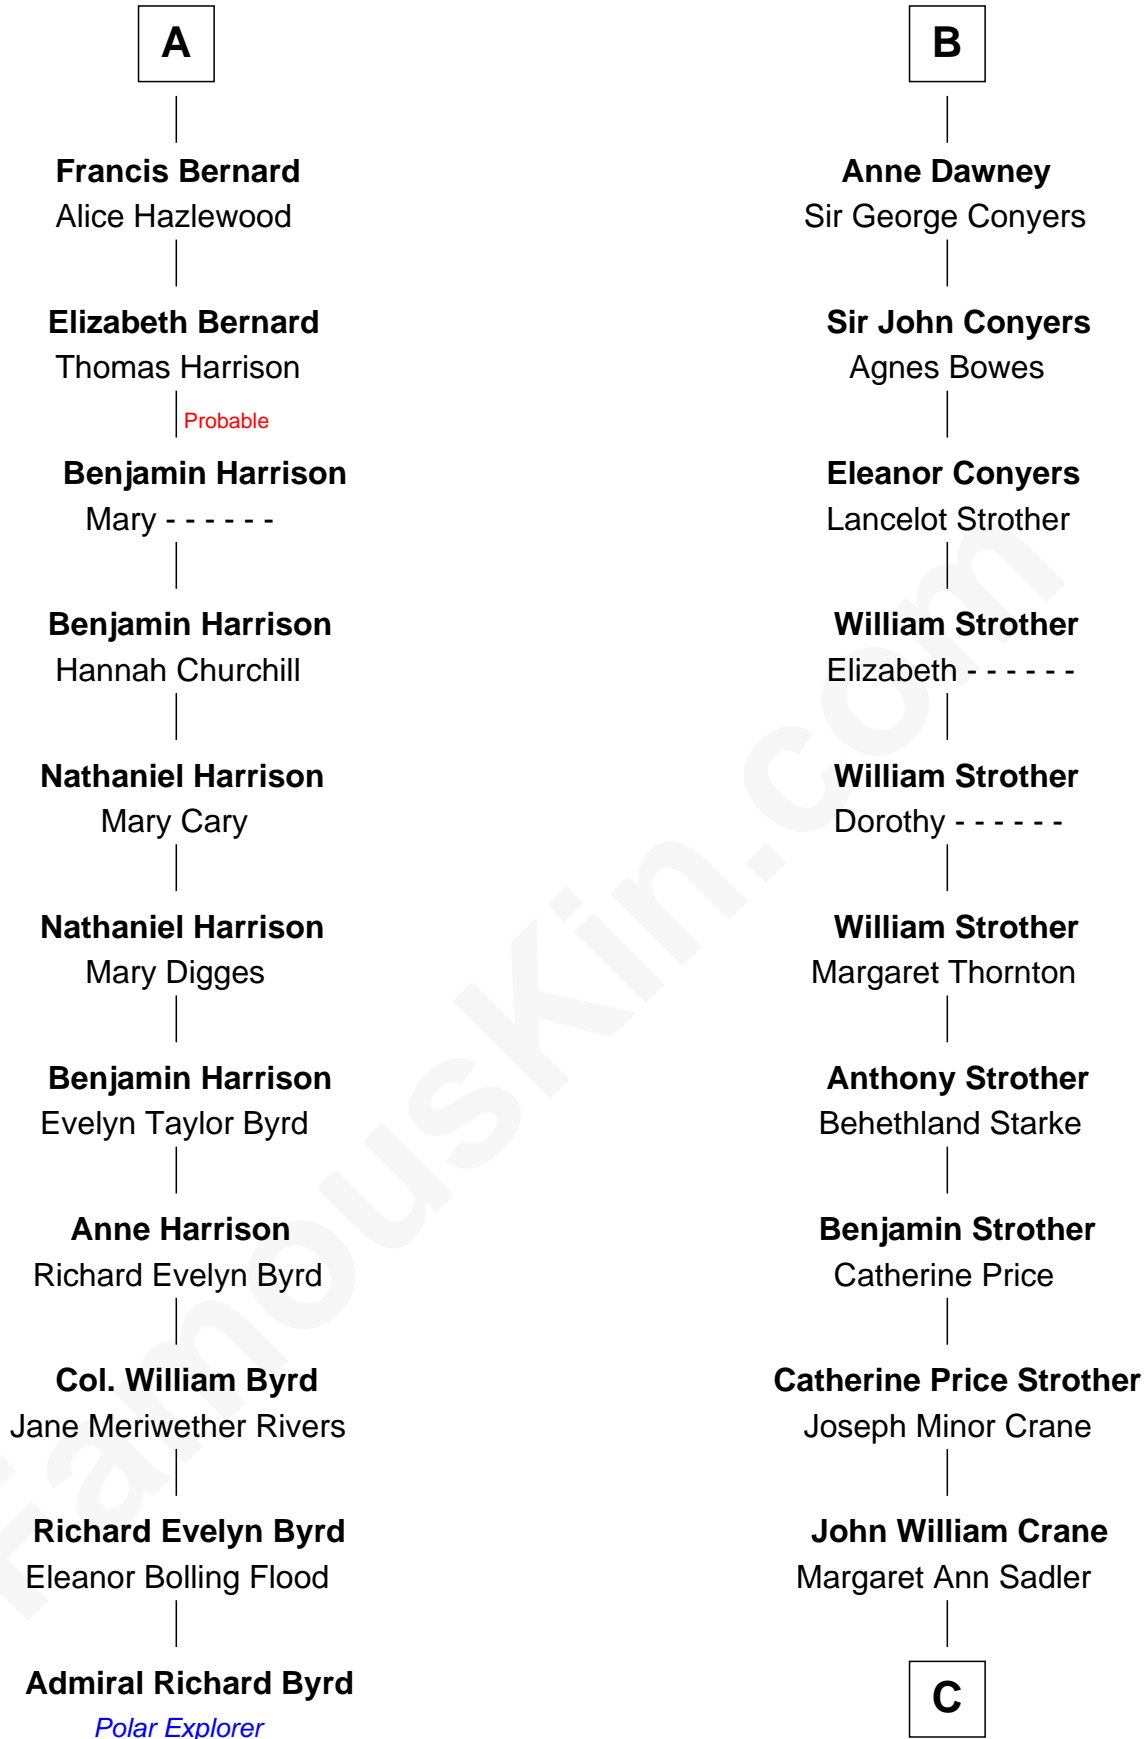

FamousKin.com
Relationship Chart of
Admiral Richard Byrd
Polar Explorer

17th cousin 2 times removed of
Randolph Scott
Movie Actor

C

—
Joseph Minor Crane

Lavinia Lionberger

—
Lucy Lionberger Crane

George Grant Scott

—
Randolph Scott

Movie Actor

FamousKin.com