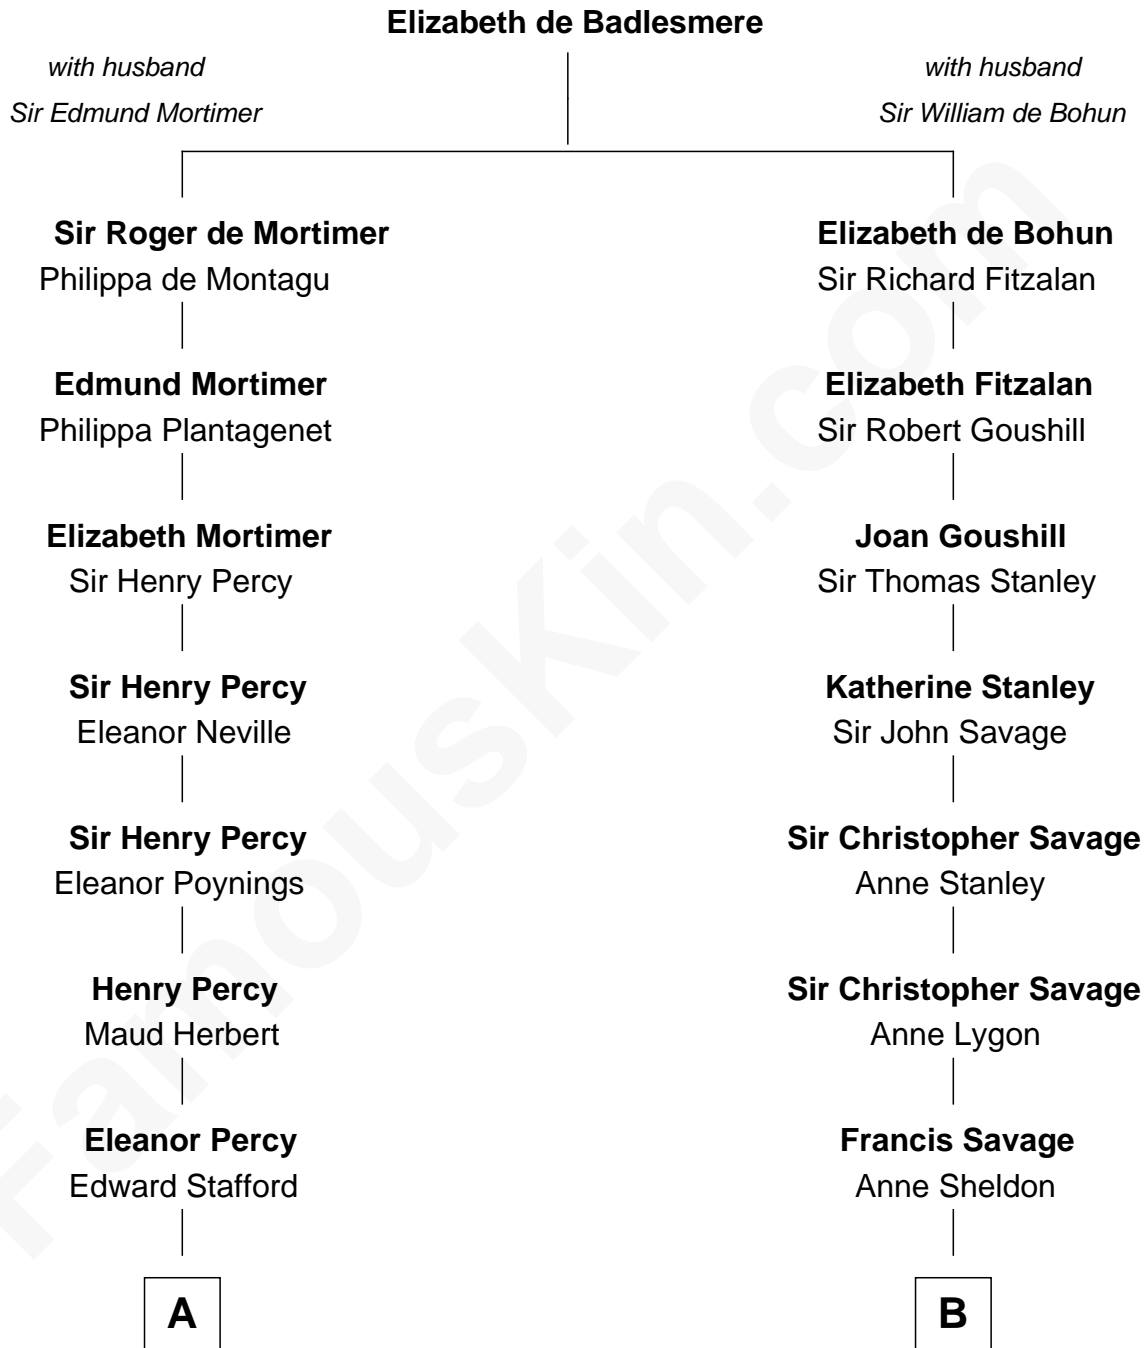

FamousKin.com
Relationship Chart of
Admiral Richard Byrd
Polar Explorer

18th cousin 2 times removed of
Randolph Scott
Movie Actor

C

Richard Evelyn Byrd
Anne Harrison

Col. William Byrd
Jane Meriwether Rivers

Richard Evelyn Byrd
Eleanor Bolling Flood

Admiral Richard Byrd
Polar Explorer

D

Lucy Lionberger Crane
George Grant Scott

Randolph Scott
Movie Actor

FamousKin.com