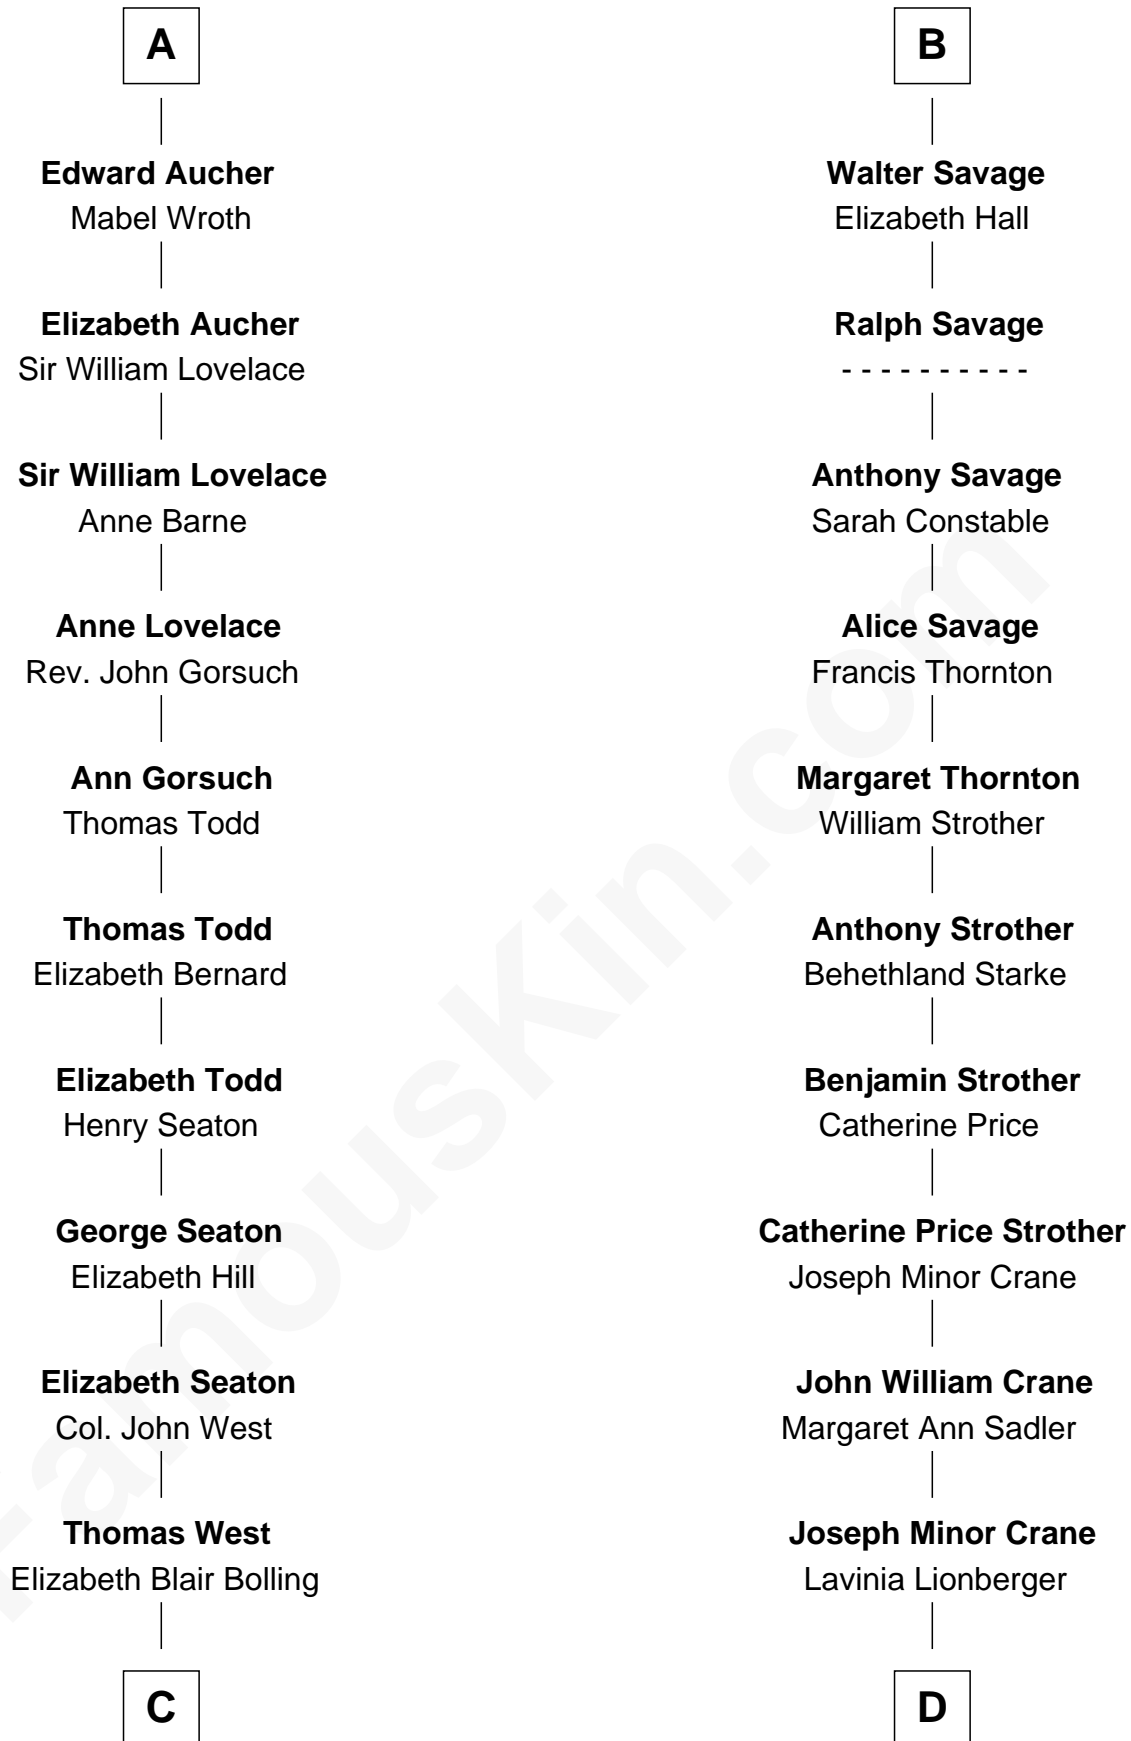

FamousKin.com
Relationship Chart of
Admiral Richard Byrd
Polar Explorer

18th cousin 3 times removed of
Randolph Scott
Movie Actor

FamousKin.com