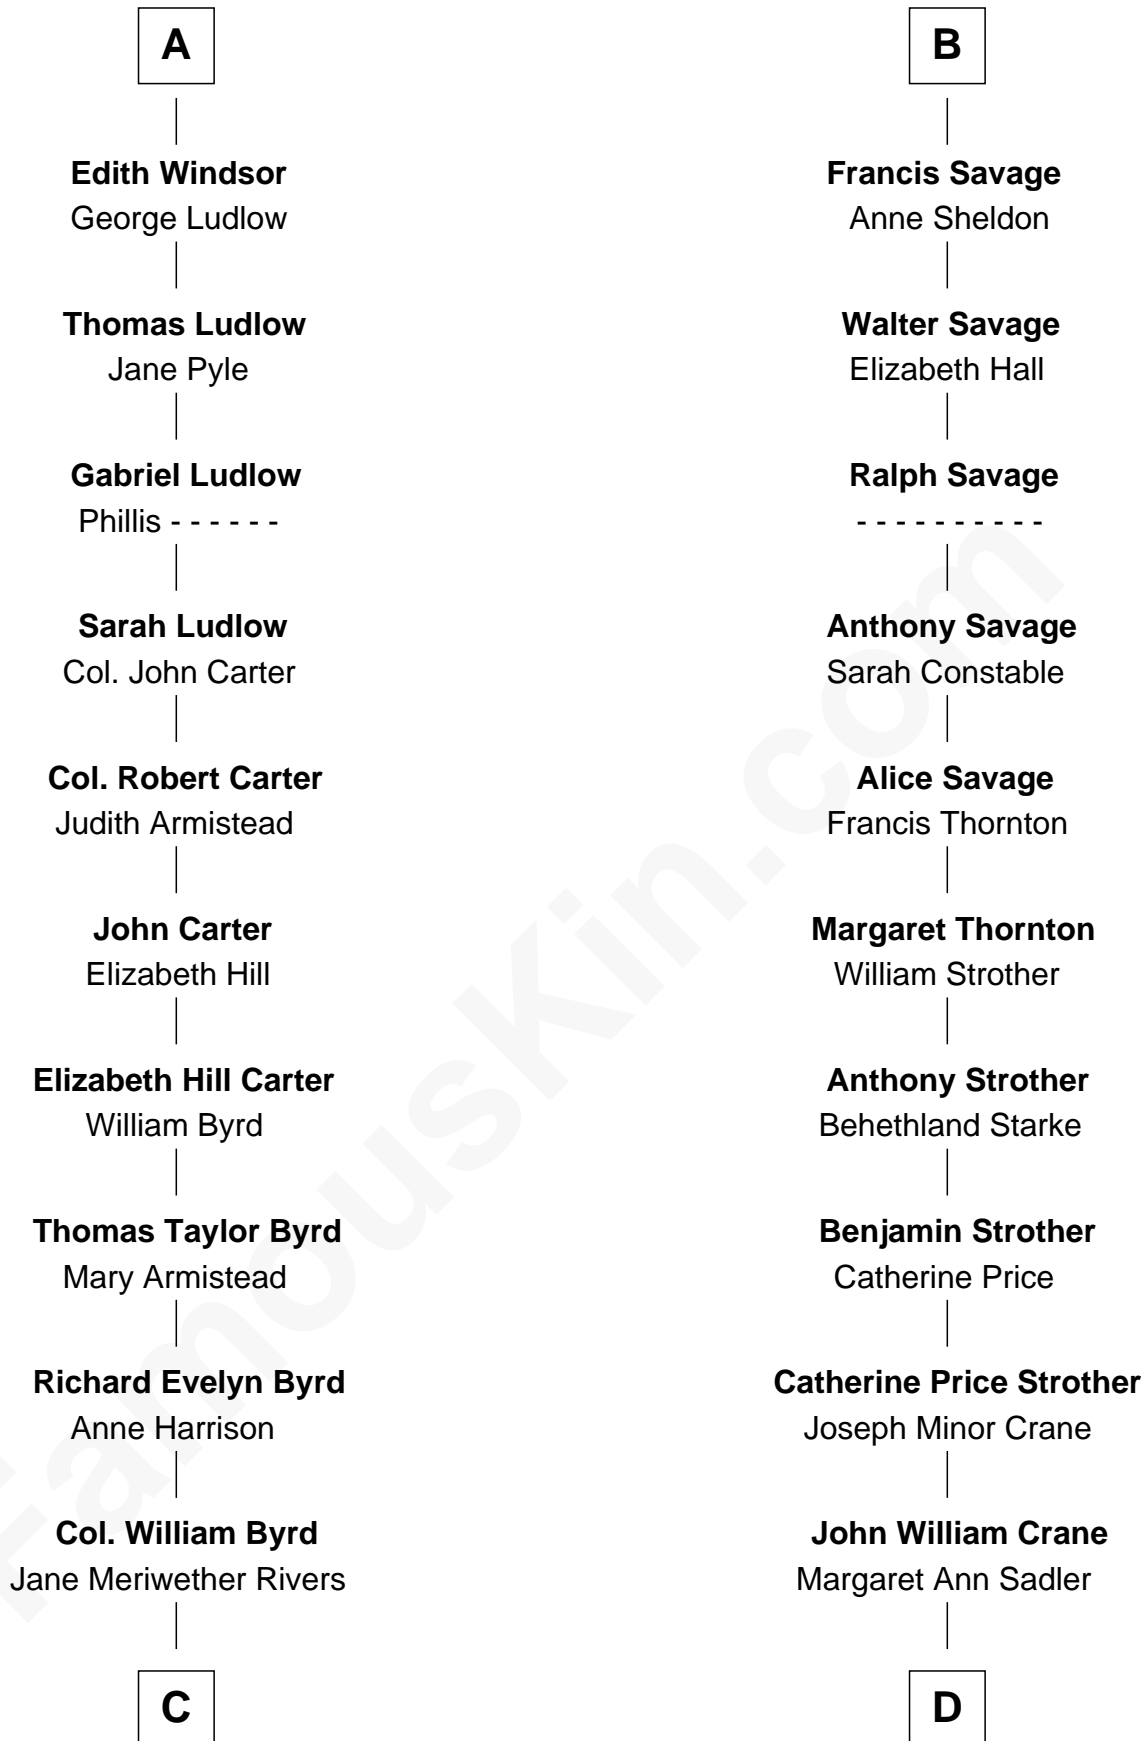

**FamousKin.com**  
**Relationship Chart of**  
**Admiral Richard Byrd**  
*Polar Explorer*

18th cousin 1 time removed of  
**Randolph Scott**  
*Movie Actor*

**C**

**Richard Evelyn Byrd**  
Eleanor Bolling Flood

**Admiral Richard Byrd**  
*Polar Explorer*

**D**

**Joseph Minor Crane**  
Lavinia Lionberger

**Lucy Lionberger Crane**  
George Grant Scott

**Randolph Scott**  
*Movie Actor*

FamousKin.com