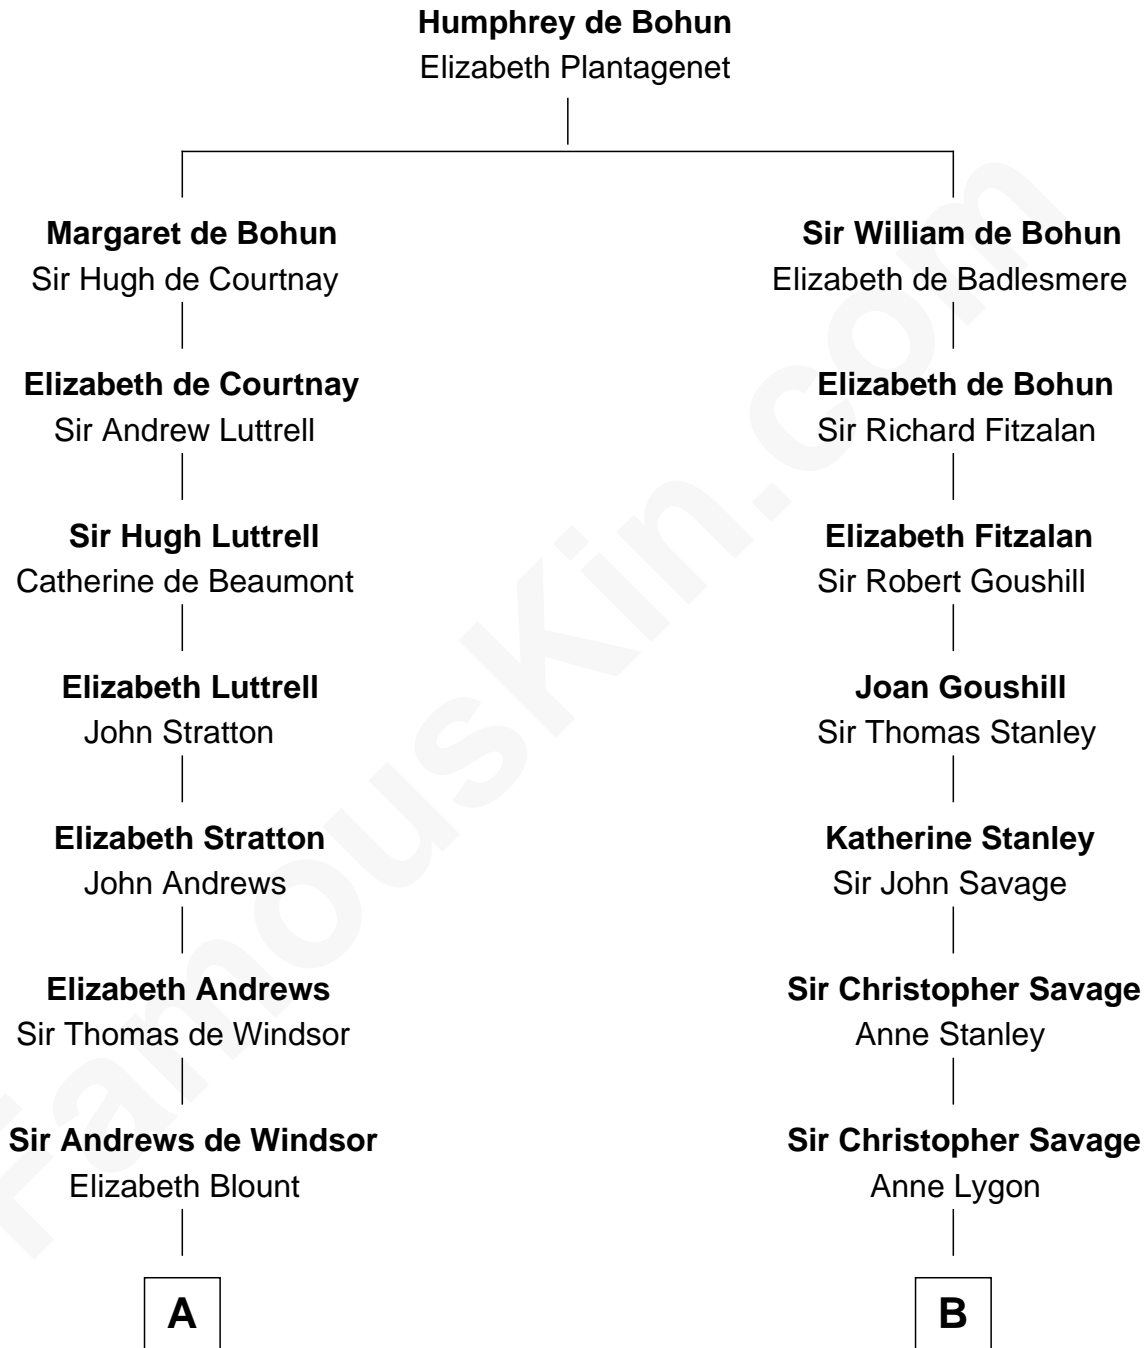

**FamousKin.com**  
**Relationship Chart of**  
**Admiral Richard Byrd**  
*Polar Explorer*

18th cousin 1 time removed of  
**Randolph Scott**  
*Movie Actor*

**C**

**Richard Evelyn Byrd**  
Eleanor Bolling Flood

**Admiral Richard Byrd**  
*Polar Explorer*

**D**

**Joseph Minor Crane**  
Lavinia Lionberger

**Lucy Lionberger Crane**  
George Grant Scott

**Randolph Scott**  
*Movie Actor*

FamousKin.com