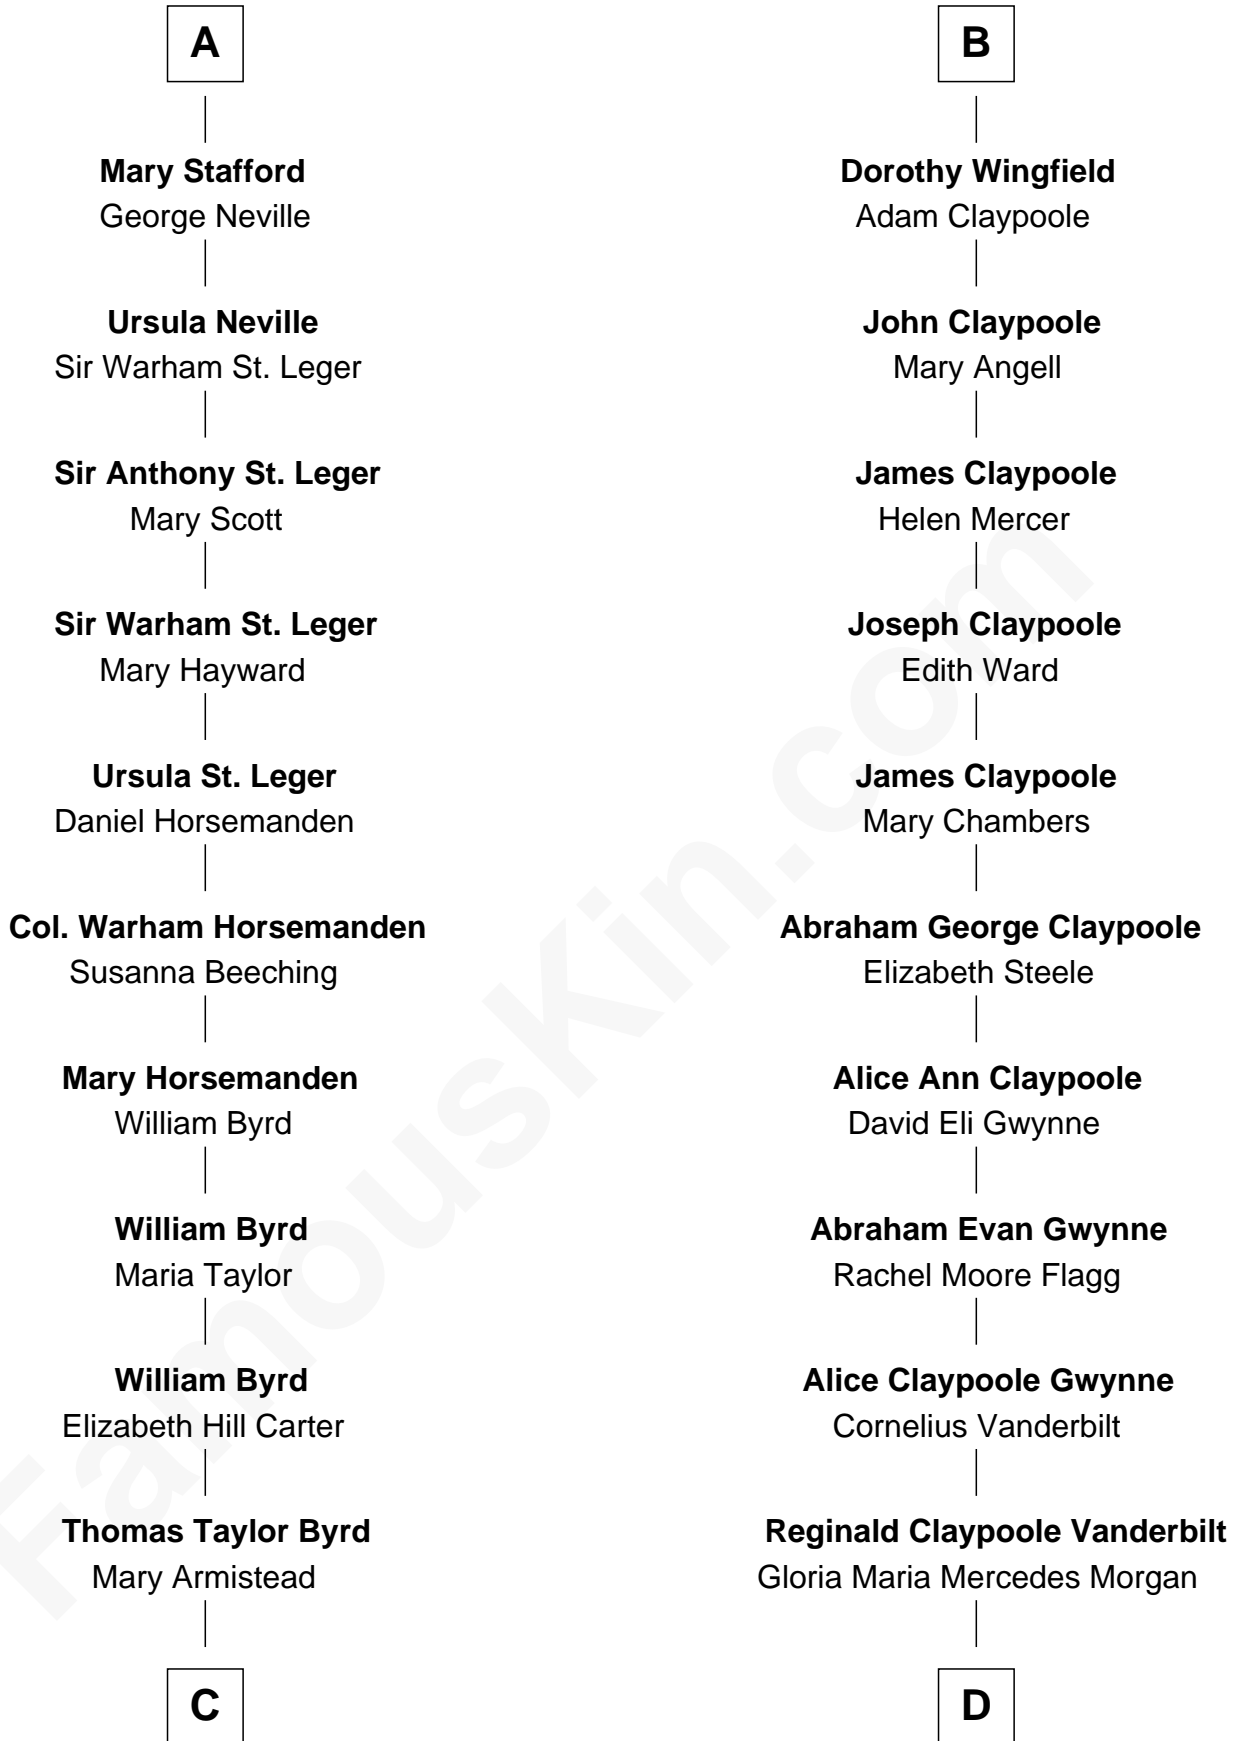

**FamousKin.com**  
**Relationship Chart of**  
**Admiral Richard Byrd**  
*Polar Explorer*

18th cousin 2 times removed of

**Anderson Cooper**  
*Television Journalist*

**Henry Plantagenet**  
Maud de Chaworth

**Mary Plantagenet**  
Henry de Percy

**Sir Henry Percy**  
Margaret de Neville

**Sir Henry Percy**  
Elizabeth Mortimer

**Sir Henry Percy**  
Eleanor Neville

**Sir Henry Percy**  
Eleanor Poynings

**Henry Percy**  
Maud Herbert

**Eleanor Percy**  
Edward Stafford

**A**

**Eleanor Plantagenet**  
Richard Fitzalan

**Sir Richard Fitzalan**  
Elizabeth de Bohun

**Elizabeth Fitzalan**  
Sir Robert Goushill

**Elizabeth Goushill**  
Sir Robert Wingfield

**Sir Henry Wingfield**  
Elizabeth Rookes

**Robert Wingfield**  
Margery Quarles

**Robert Wingfield**  
Elizabeth Cecil

**B**

**C**

**Richard Evelyn Byrd**  
Anne Harrison

**Col. William Byrd**  
Jane Meriwether Rivers