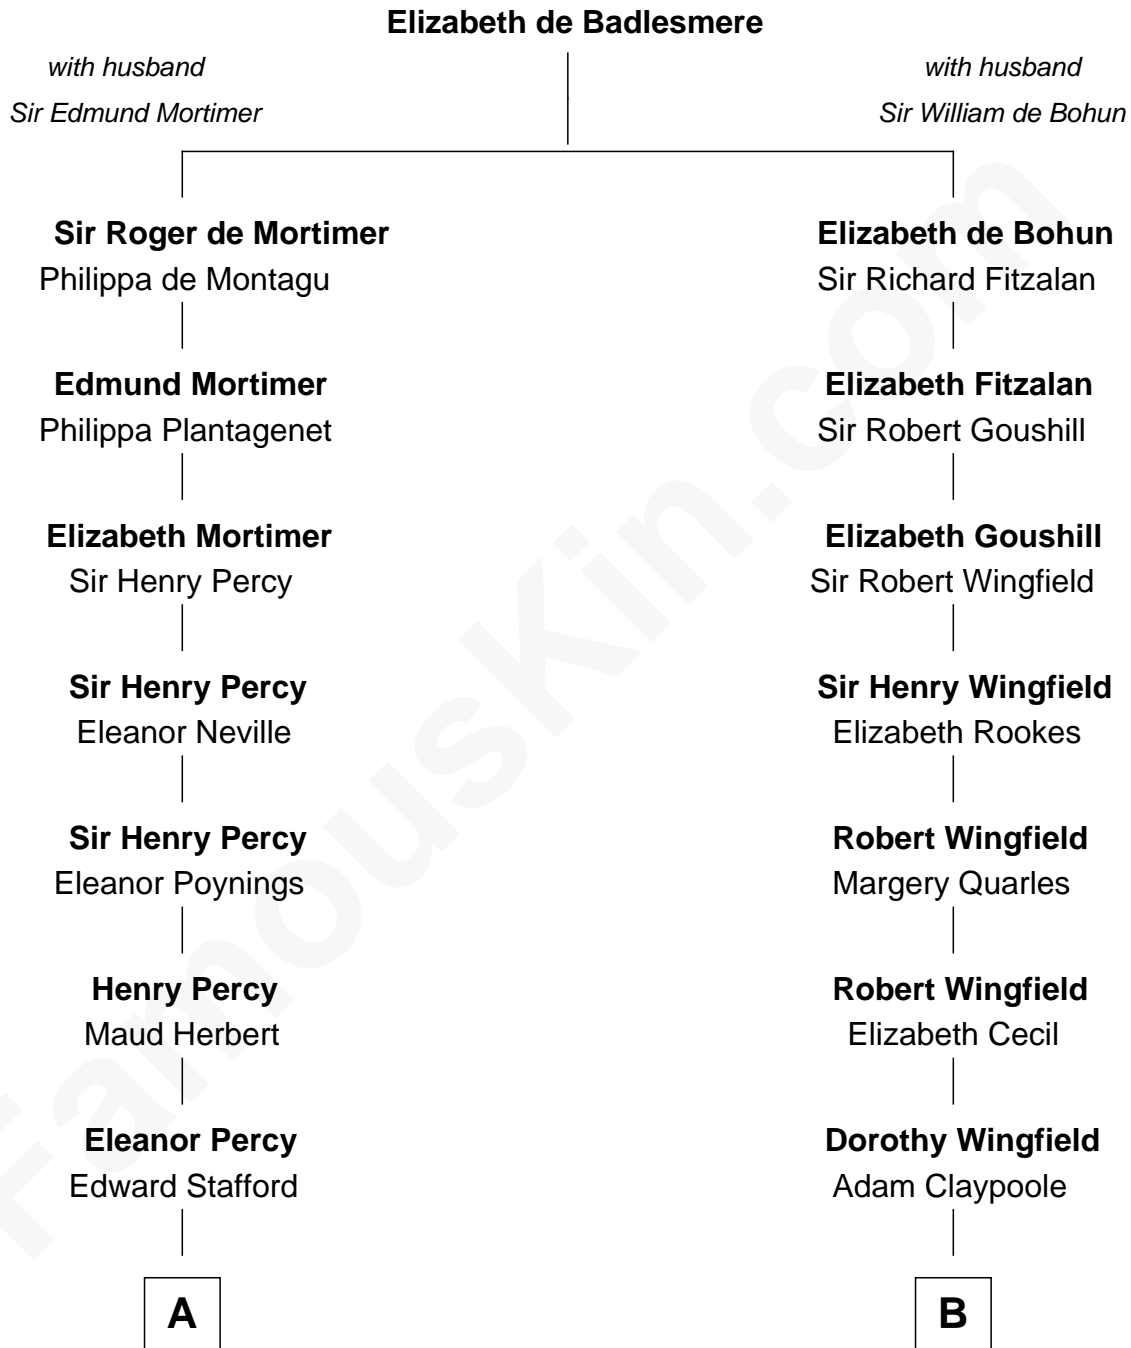

FamousKin.com
Relationship Chart of
Admiral Richard Byrd
Polar Explorer

17th cousin 3 times removed of
Anderson Cooper
Television Journalist

C

Richard Evelyn Byrd

Anne Harrison

Col. William Byrd

Jane Meriwether Rivers

Richard Evelyn Byrd

Eleanor Bolling Flood

Admiral Richard Byrd

Polar Explorer

FamousKin.com