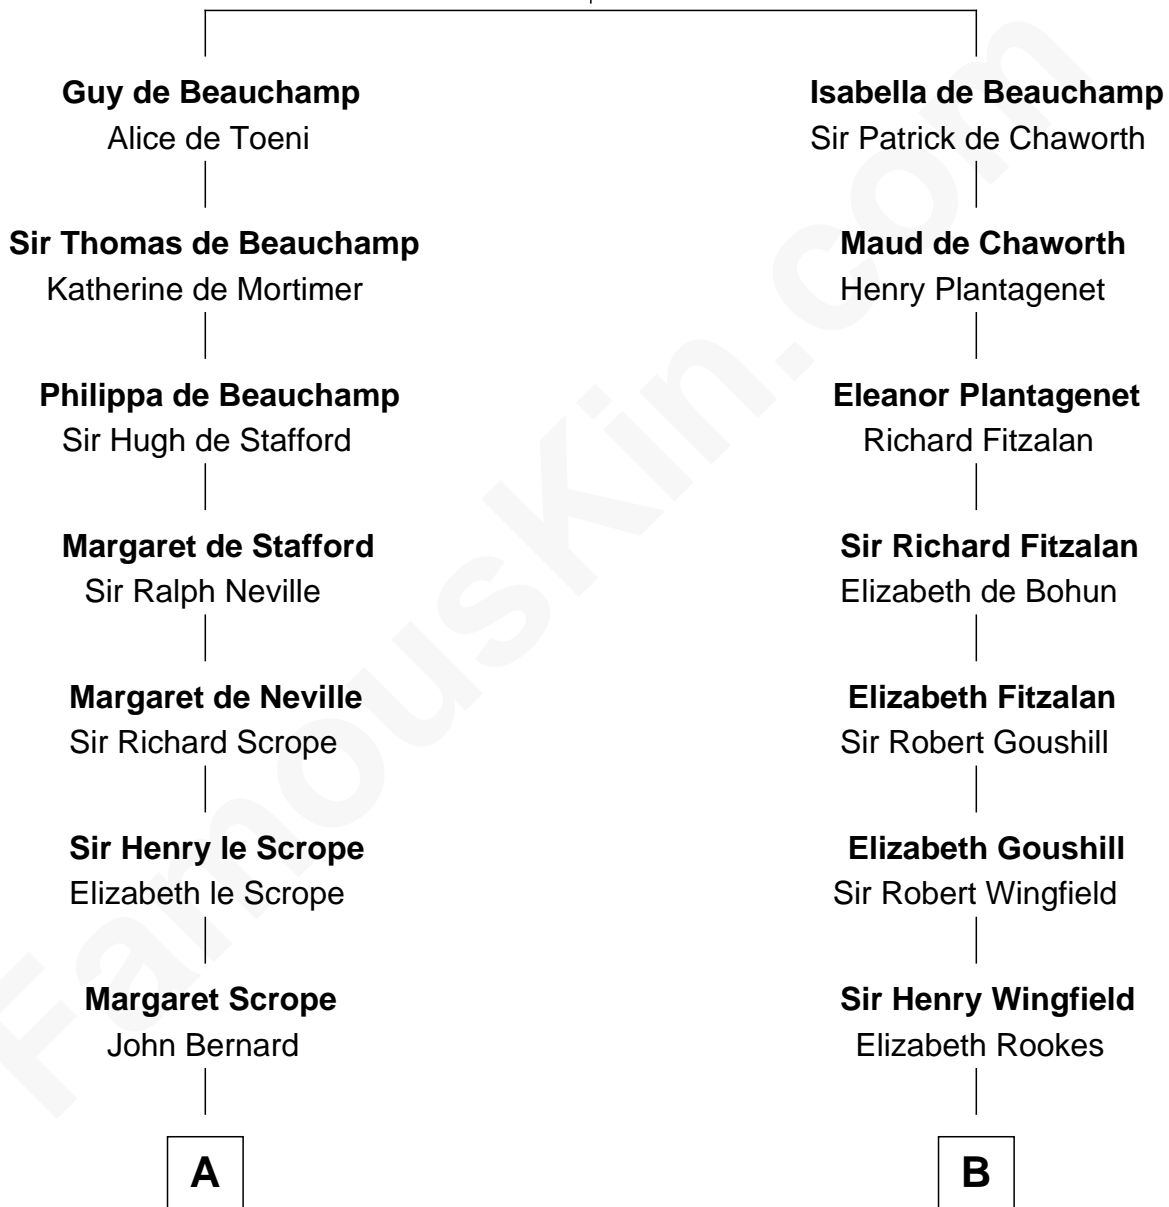

FamousKin.com

Relationship Chart of

Admiral Richard Byrd

Polar Explorer

19th cousin of

Gloria Vanderbilt

Fashion Designer

William de Beauchamp

Maud FitzJohn

C

Col. William Byrd
Jane Meriwether Rivers

Richard Evelyn Byrd
Eleanor Bolling Flood

Admiral Richard Byrd
Polar Explorer

D

Alice Claypoole Gwynne
Cornelius Vanderbilt

Reginald Claypoole Vanderbilt
Gloria Maria Mercedes Morgan