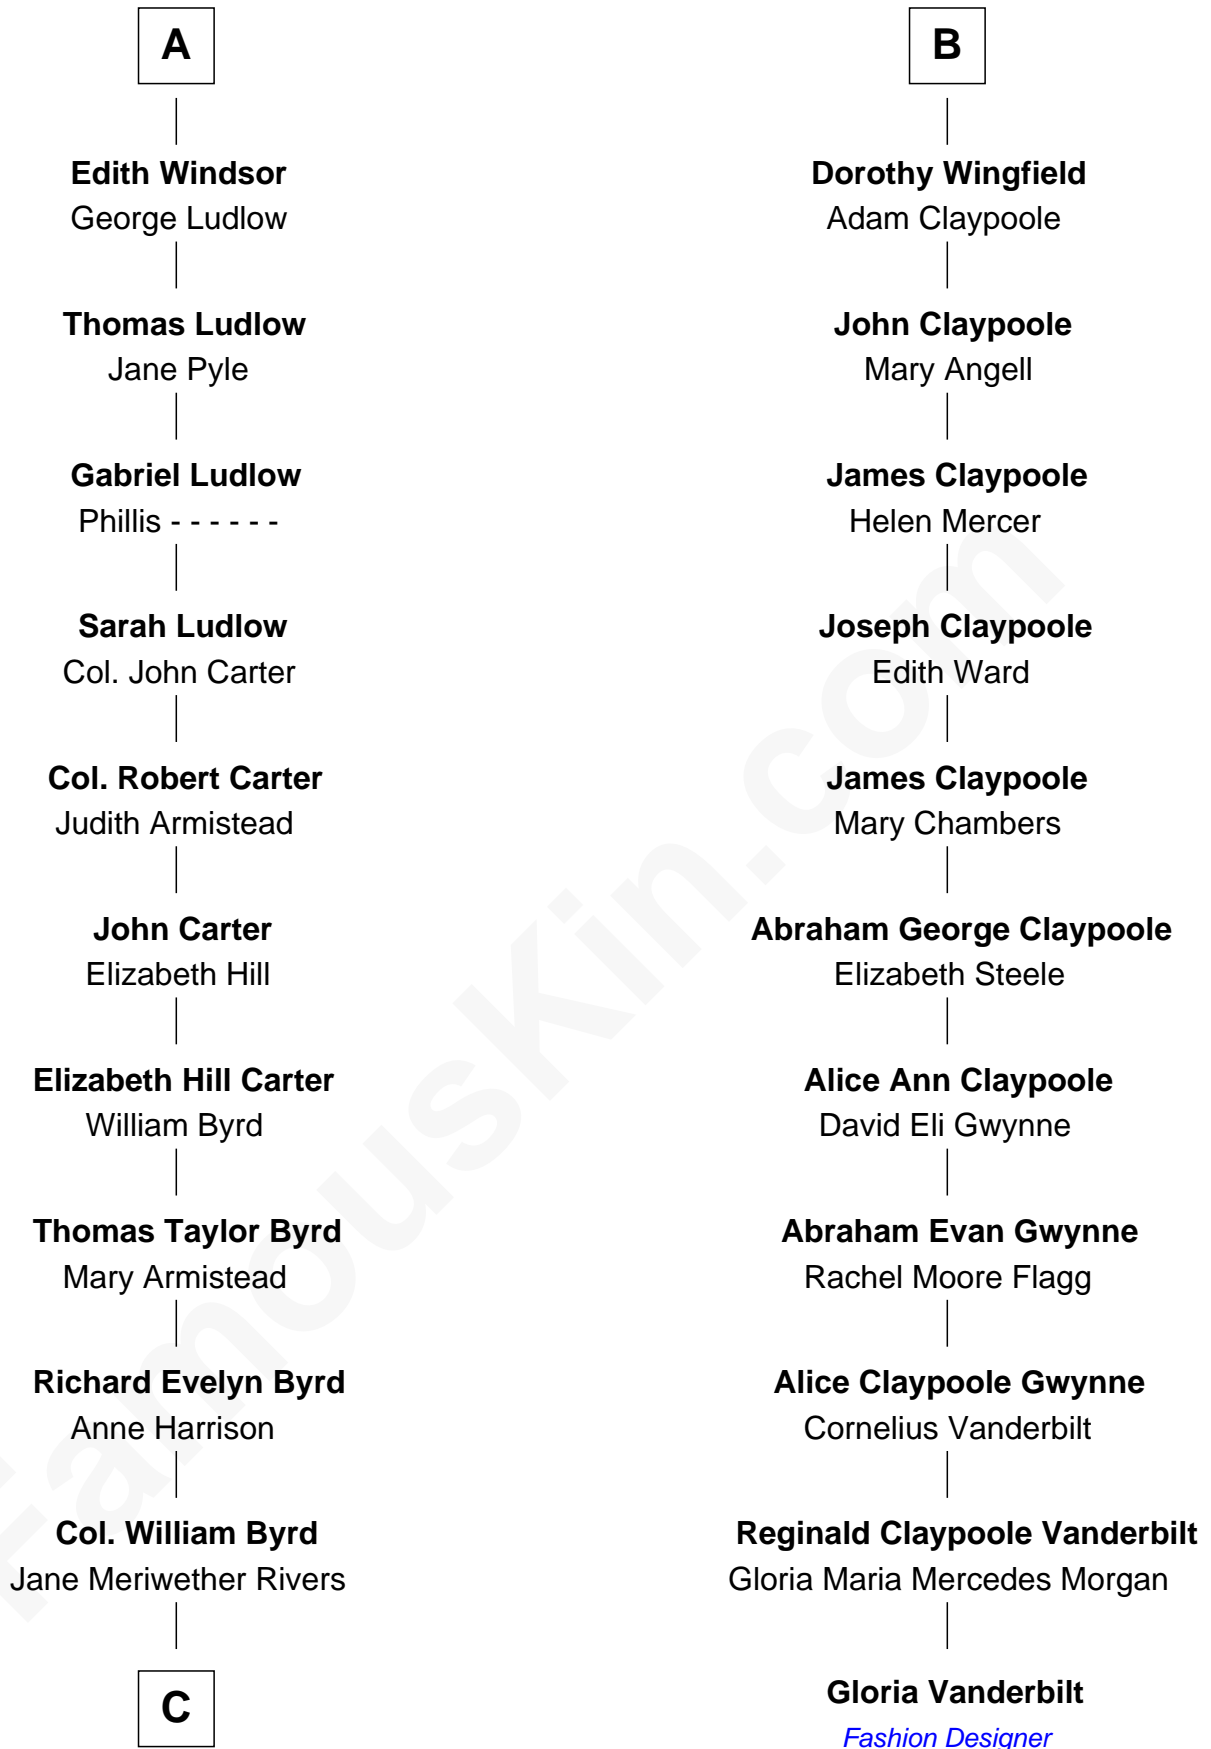

FamousKin.com
Relationship Chart of
Admiral Richard Byrd
Polar Explorer

17th cousin 1 time removed of

Gloria Vanderbilt
Fashion Designer

Humphrey de Bohun
 Elizabeth Plantagenet

C

Richard Evelyn Byrd
Eleanor Bolling Flood

Admiral Richard Byrd
Polar Explorer

FamousKin.com