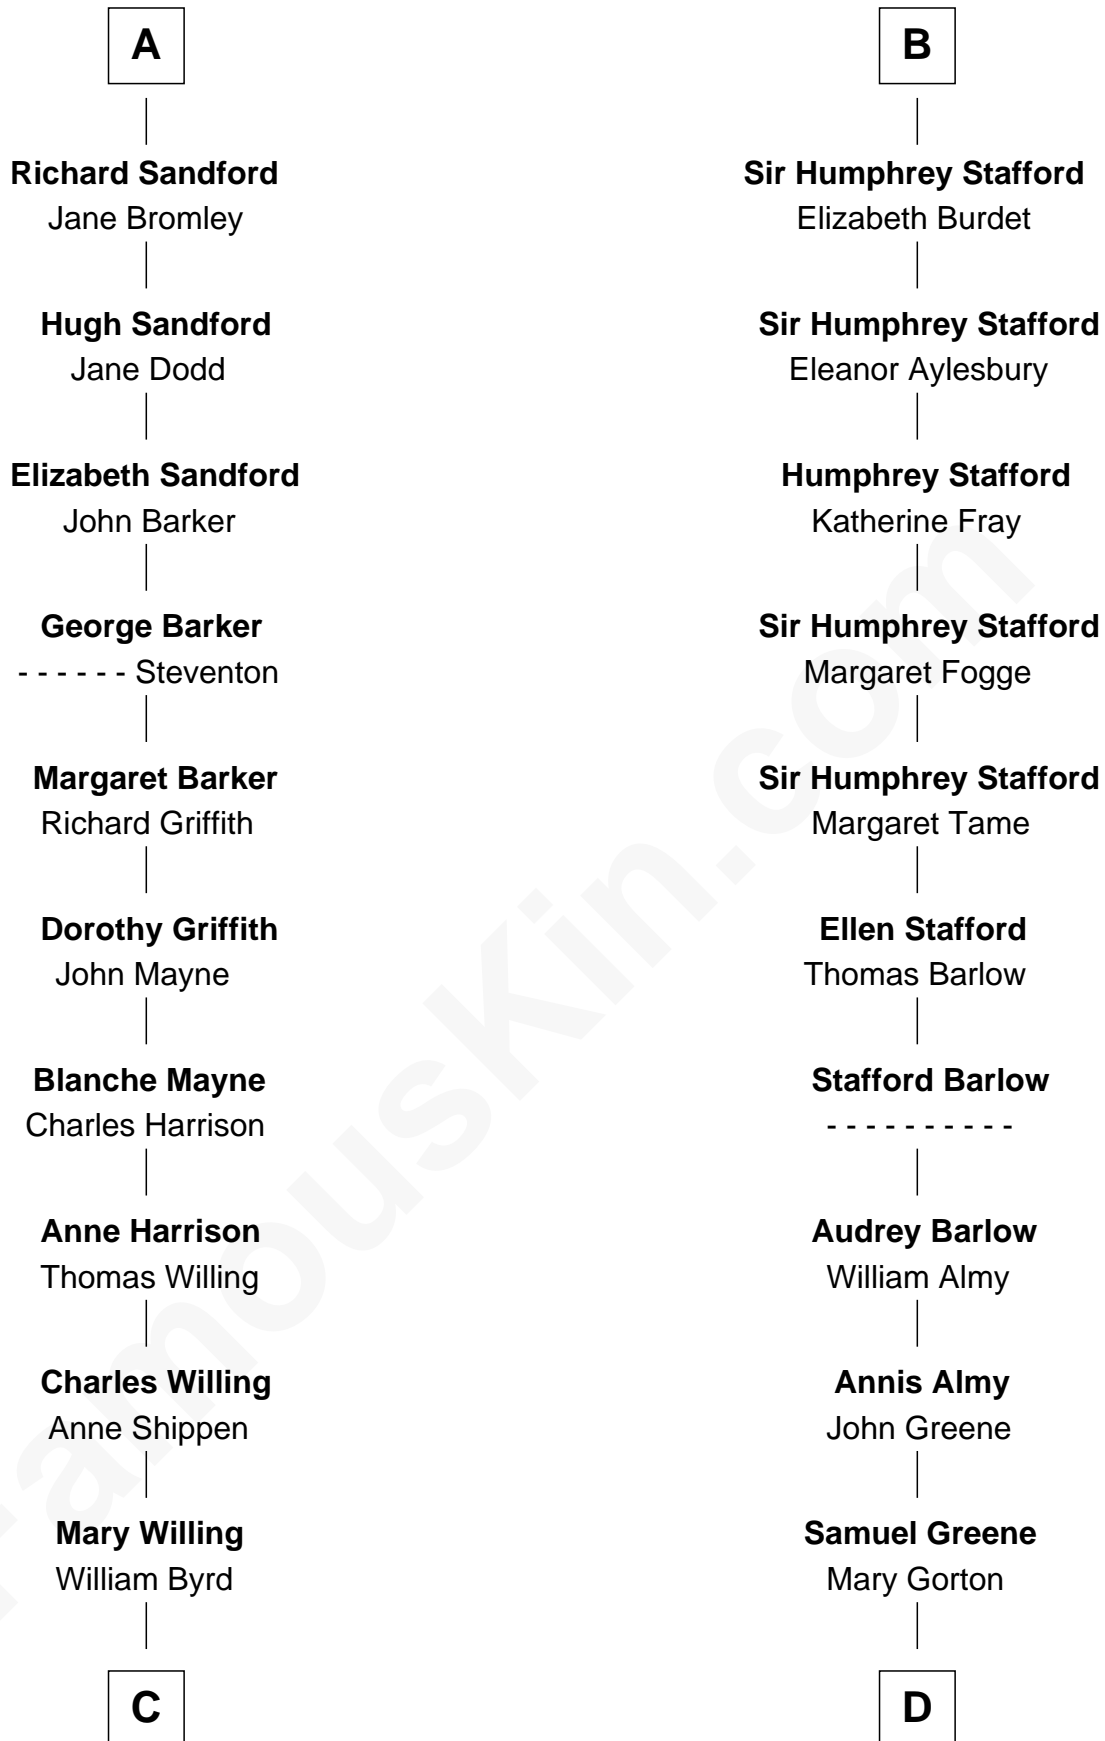

**FamousKin.com**  
**Relationship Chart of**  
**Admiral Richard Byrd**  
*Polar Explorer*

**18th cousin 3 times removed of**  
**William Greene**  
*2nd Governor of Rhode Island*

**C**

**Evelyn Taylor Byrd**

Benjamin Harrison

**Anne Harrison**

Richard Evelyn Byrd

**Col. William Byrd**

Jane Meriwether Rivers

**Richard Evelyn Byrd**

Eleanor Bolling Flood

**Admiral Richard Byrd**

*Polar Explorer*

**D**

**William Greene**

Catharine Greene

**William Greene**

*2nd Governor of Rhode Island*