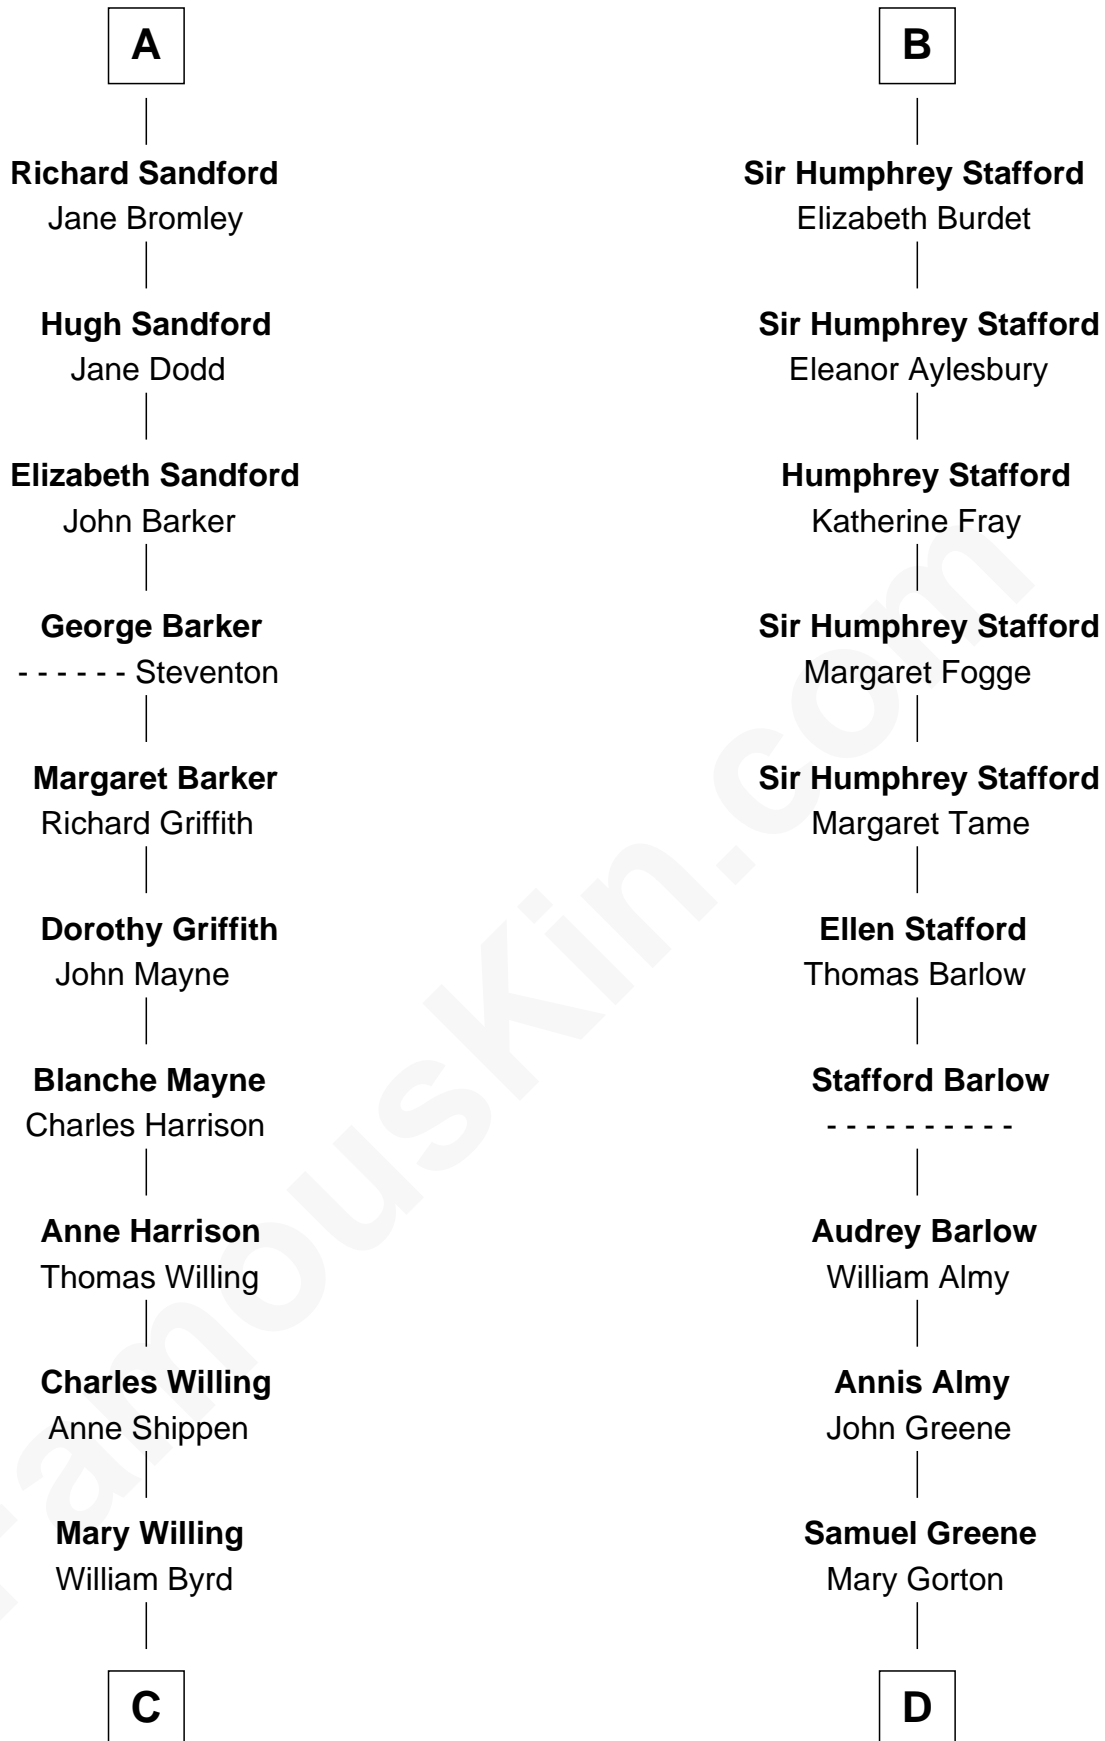

FamousKin.com
Relationship Chart of
Admiral Richard Byrd
Polar Explorer

18th cousin 3 times removed of
William Greene
2nd Governor of Rhode Island

C

Evelyn Taylor Byrd
Benjamin Harrison

Anne Harrison
Richard Evelyn Byrd

Col. William Byrd
Jane Meriwether Rivers

Richard Evelyn Byrd
Eleanor Bolling Flood

Admiral Richard Byrd
Polar Explorer

D

William Greene
Catharine Greene

William Greene
2nd Governor of Rhode Island