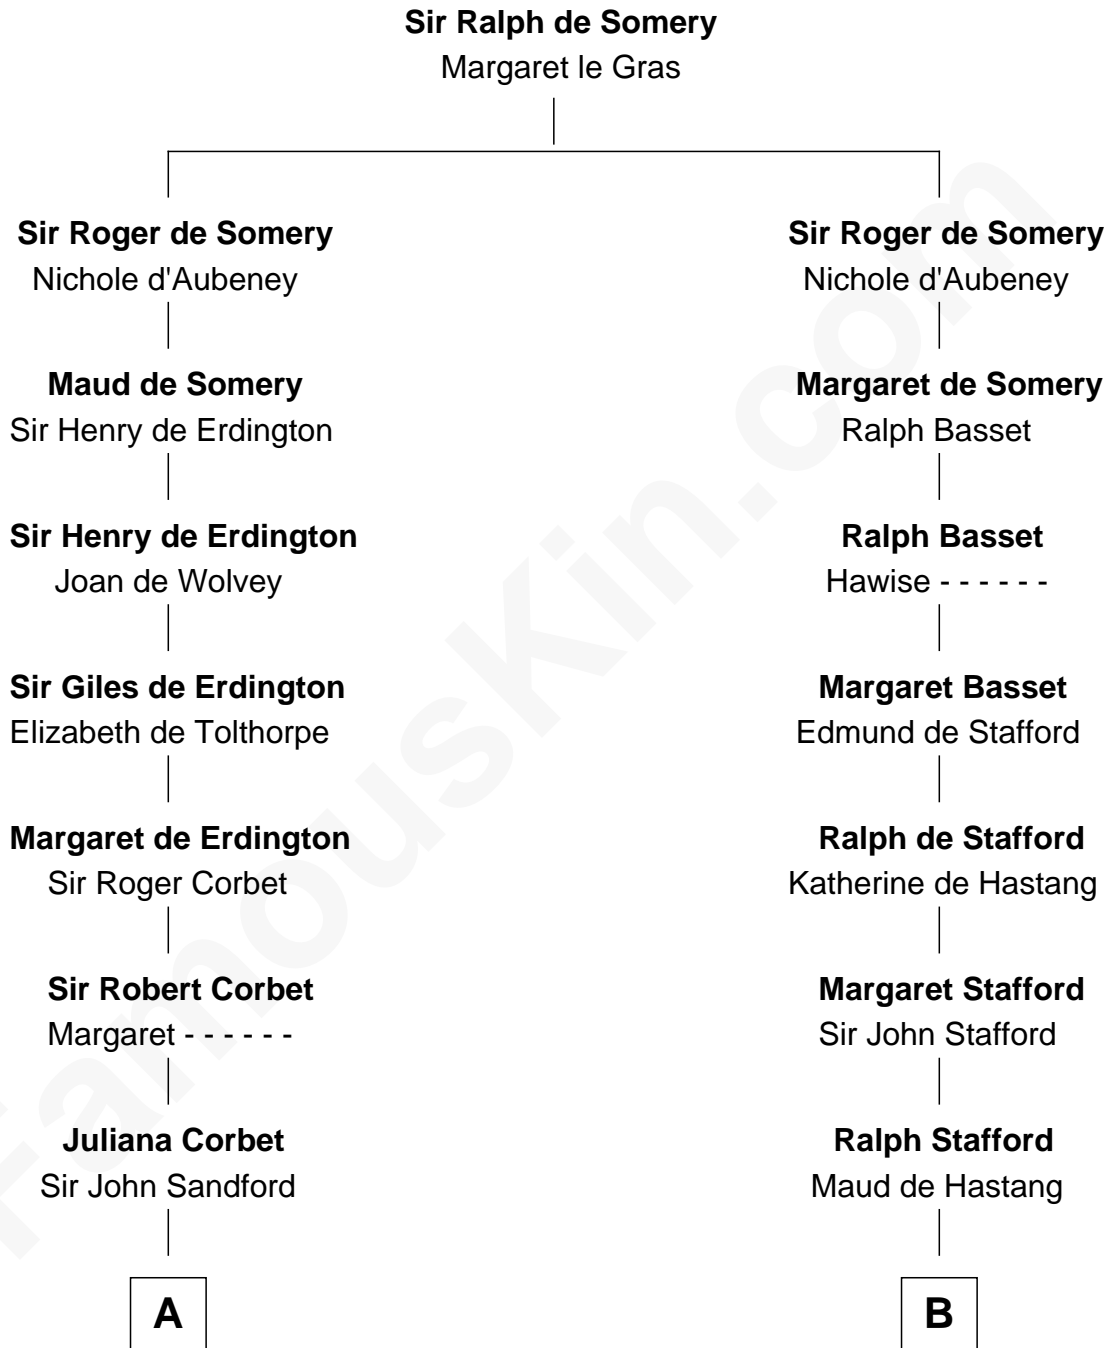

FamousKin.com
Relationship Chart of
Admiral Richard Byrd
Polar Explorer

18th cousin 3 times removed of
William Greene
2nd Governor of Rhode Island

C

Evelyn Taylor Byrd
Benjamin Harrison

Anne Harrison
Richard Evelyn Byrd

Col. William Byrd
Jane Meriwether Rivers

Richard Evelyn Byrd
Eleanor Bolling Flood

Admiral Richard Byrd
Polar Explorer

D

William Greene
Catharine Greene

William Greene
2nd Governor of Rhode Island