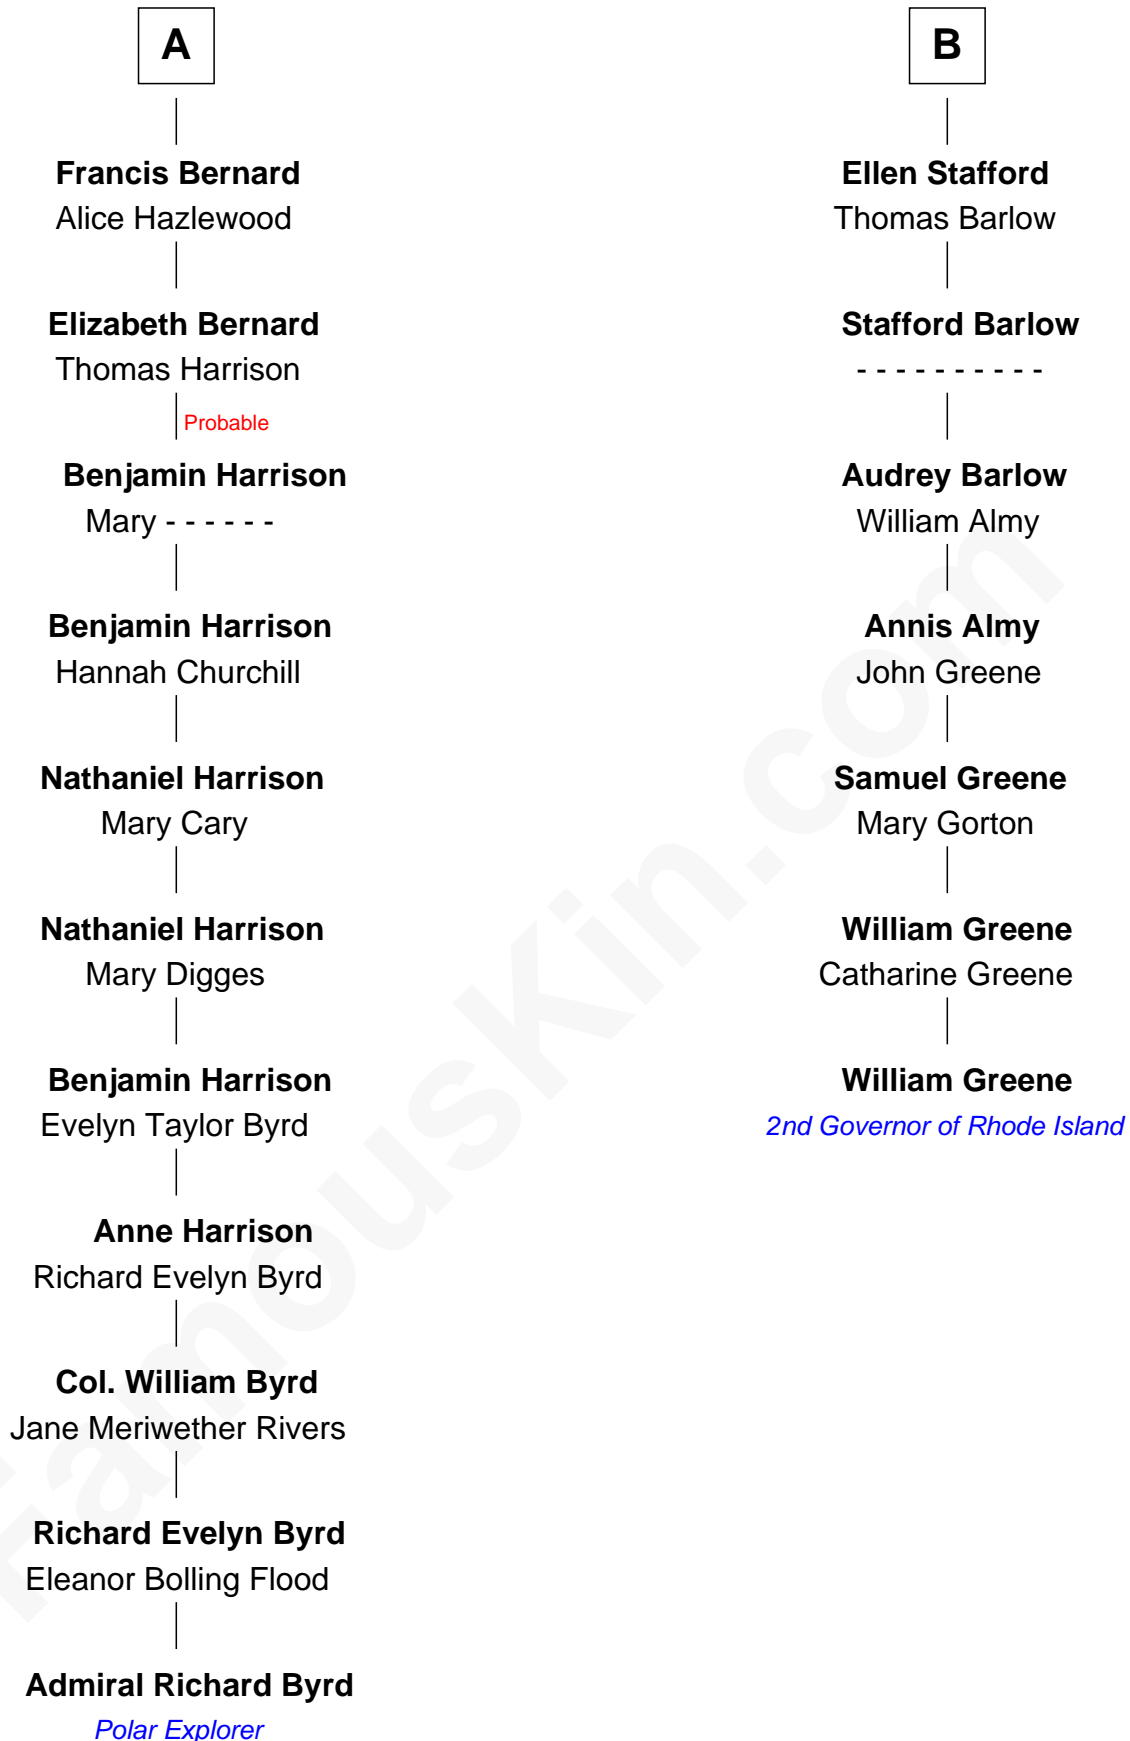

FamousKin.com
Relationship Chart of
Admiral Richard Byrd
Polar Explorer

13th cousin 4 times removed of
William Greene
2nd Governor of Rhode Island

William Greene photo by [Sarnold17](#) (CC BY-SA 3.0)