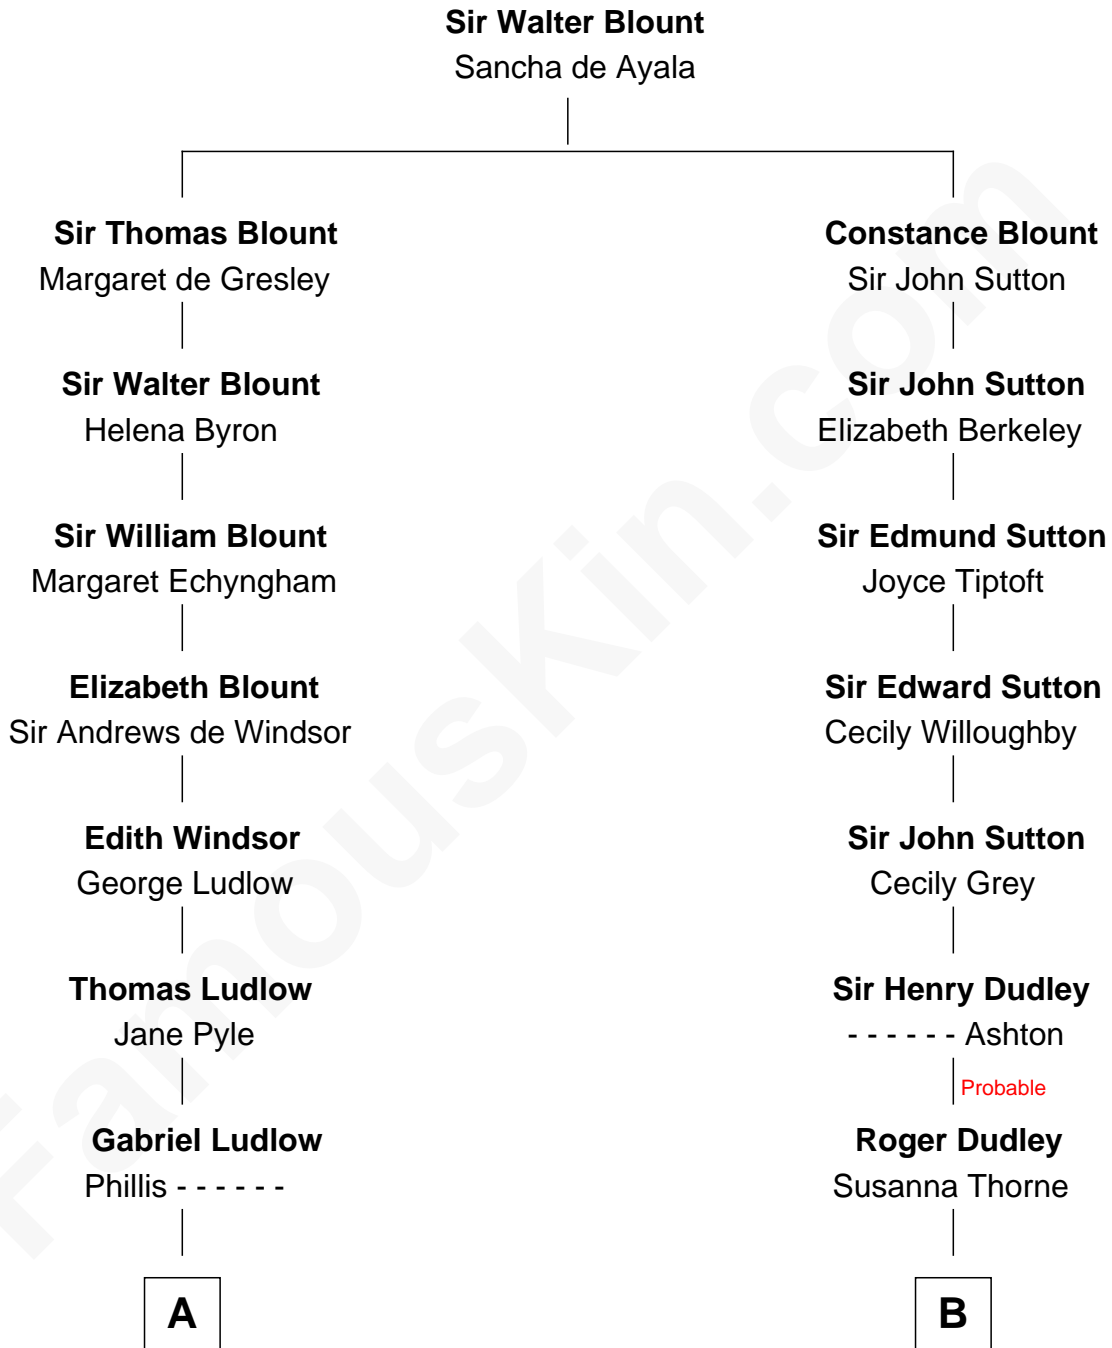

**FamousKin.com**  
**Relationship Chart of**  
**Admiral Richard Byrd**  
*Polar Explorer*

15th cousin 5 times removed of

**Kate Upton**  
*Sports Illustrated Swimsuit Cover Model*

**C**

—  
**Margaret Hastings Tyler**

Charles Henry Vial

—  
**Elizabeth Brooks Vial**

Stephen Edward Upton

—  
**Jefferson Matthew Upton**

Shelley Fawn Davis

—  
**Kate Upton**

*Model and Actress*