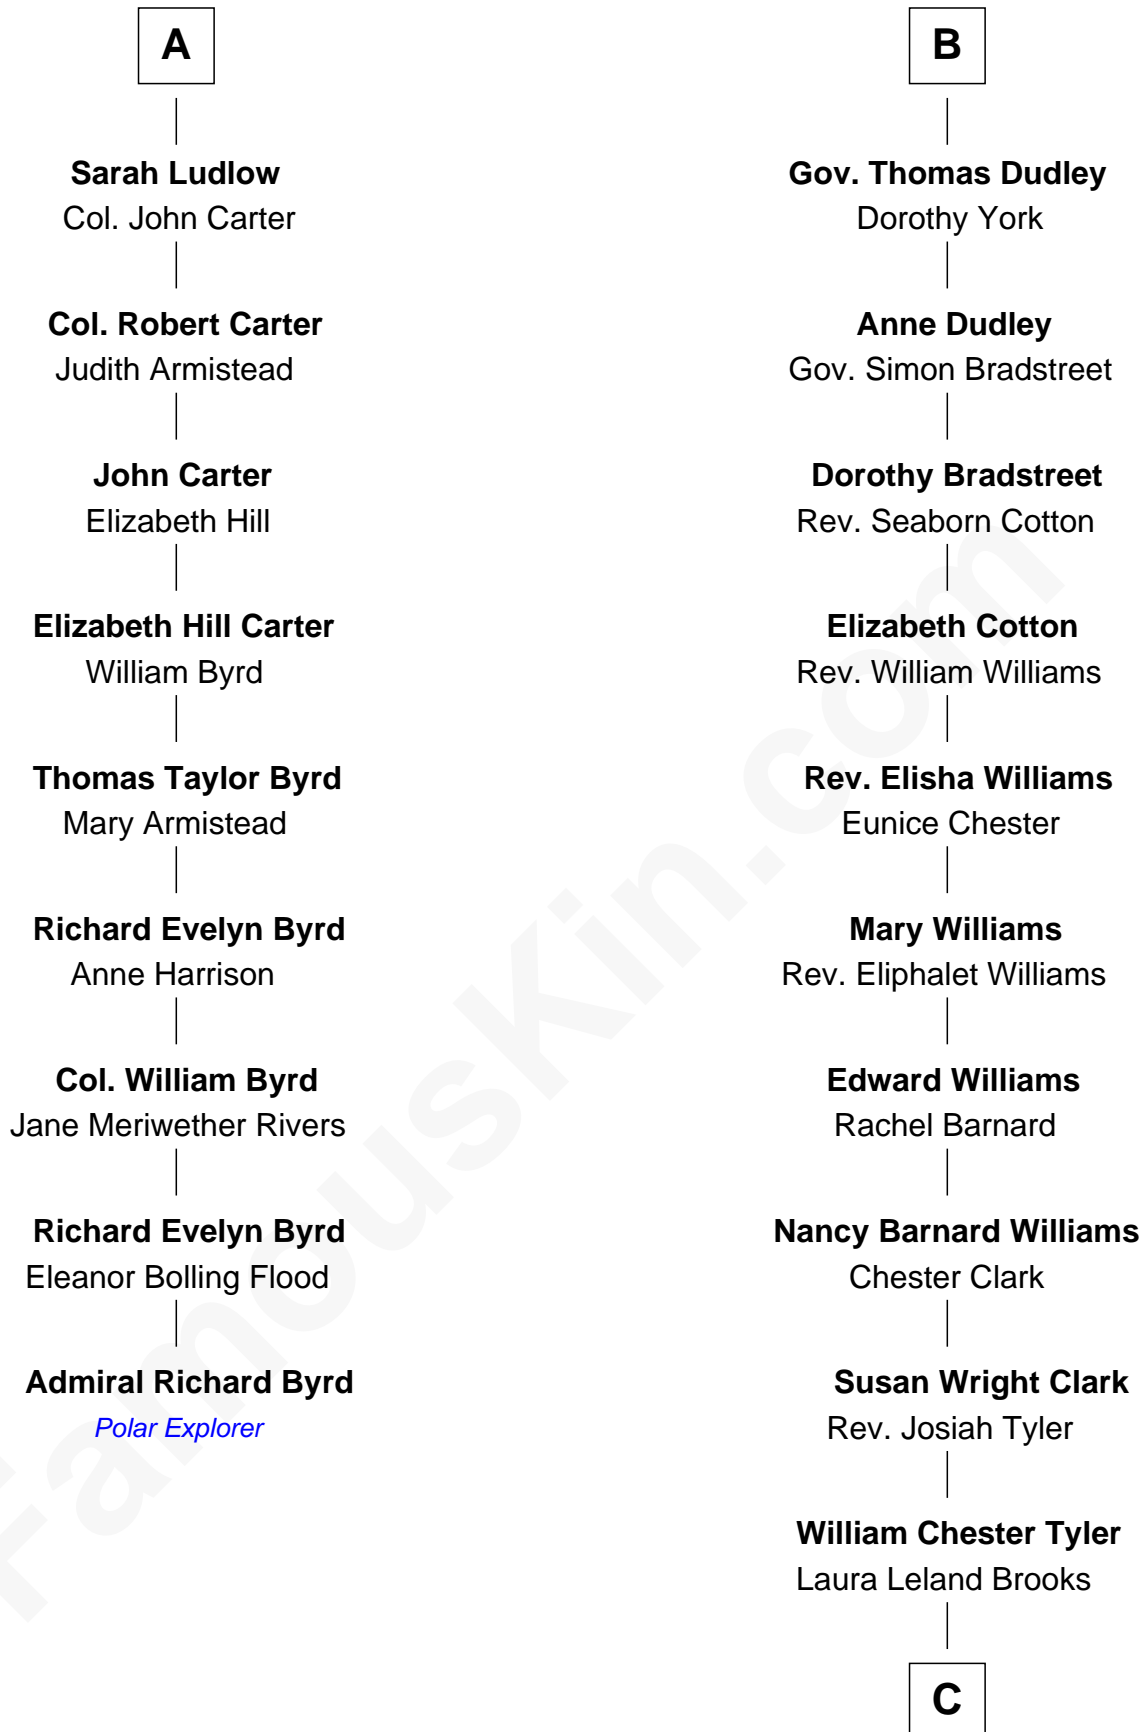

**FamousKin.com**  
**Relationship Chart of**  
**Admiral Richard Byrd**  
*Polar Explorer*

15th cousin 5 times removed of

**Kate Upton**  
*Sports Illustrated Swimsuit Cover Model*

**C**

—  
**Margaret Hastings Tyler**

Charles Henry Vial

—  
**Elizabeth Brooks Vial**

Stephen Edward Upton

—  
**Jefferson Matthew Upton**

Shelley Fawn Davis

—  
**Kate Upton**

*Model and Actress*