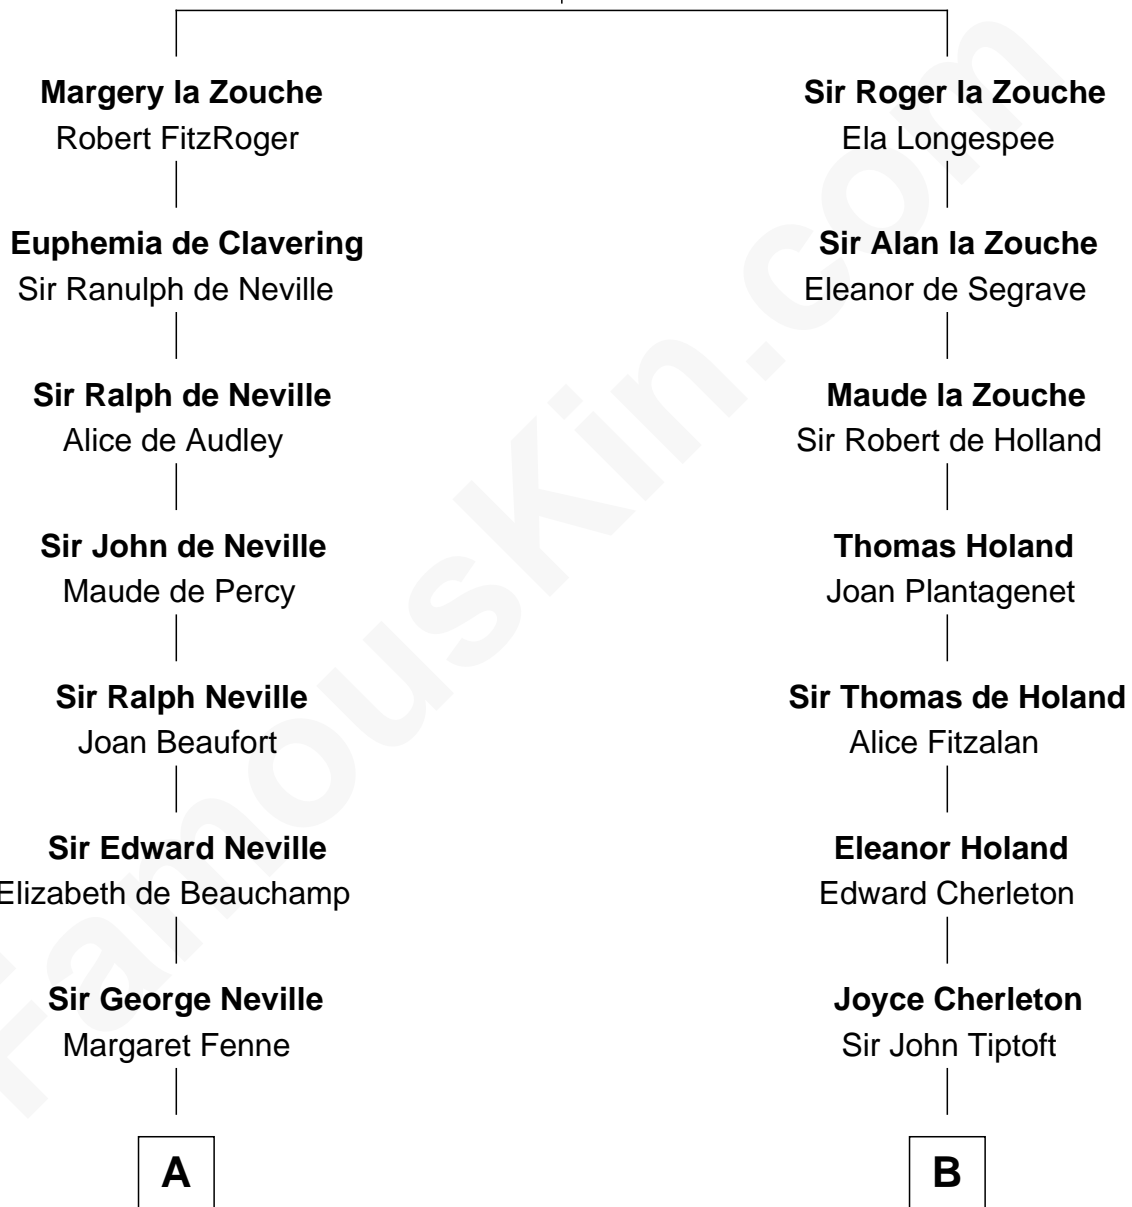

**FamousKin.com**  
**Relationship Chart of**  
**Admiral Richard Byrd**  
*Polar Explorer*

16th cousin 4 times removed of  
**George Washington**  
*1st U.S. President*

**Alan la Zouche**  
 Ellen de Quincy

**C**

Richard Evelyn Byrd

Anne Harrison

Col. William Byrd

Jane Meriwether Rivers

Richard Evelyn Byrd

Eleanor Bolling Flood

Admiral Richard Byrd

*Polar Explorer*

FamousKin.com