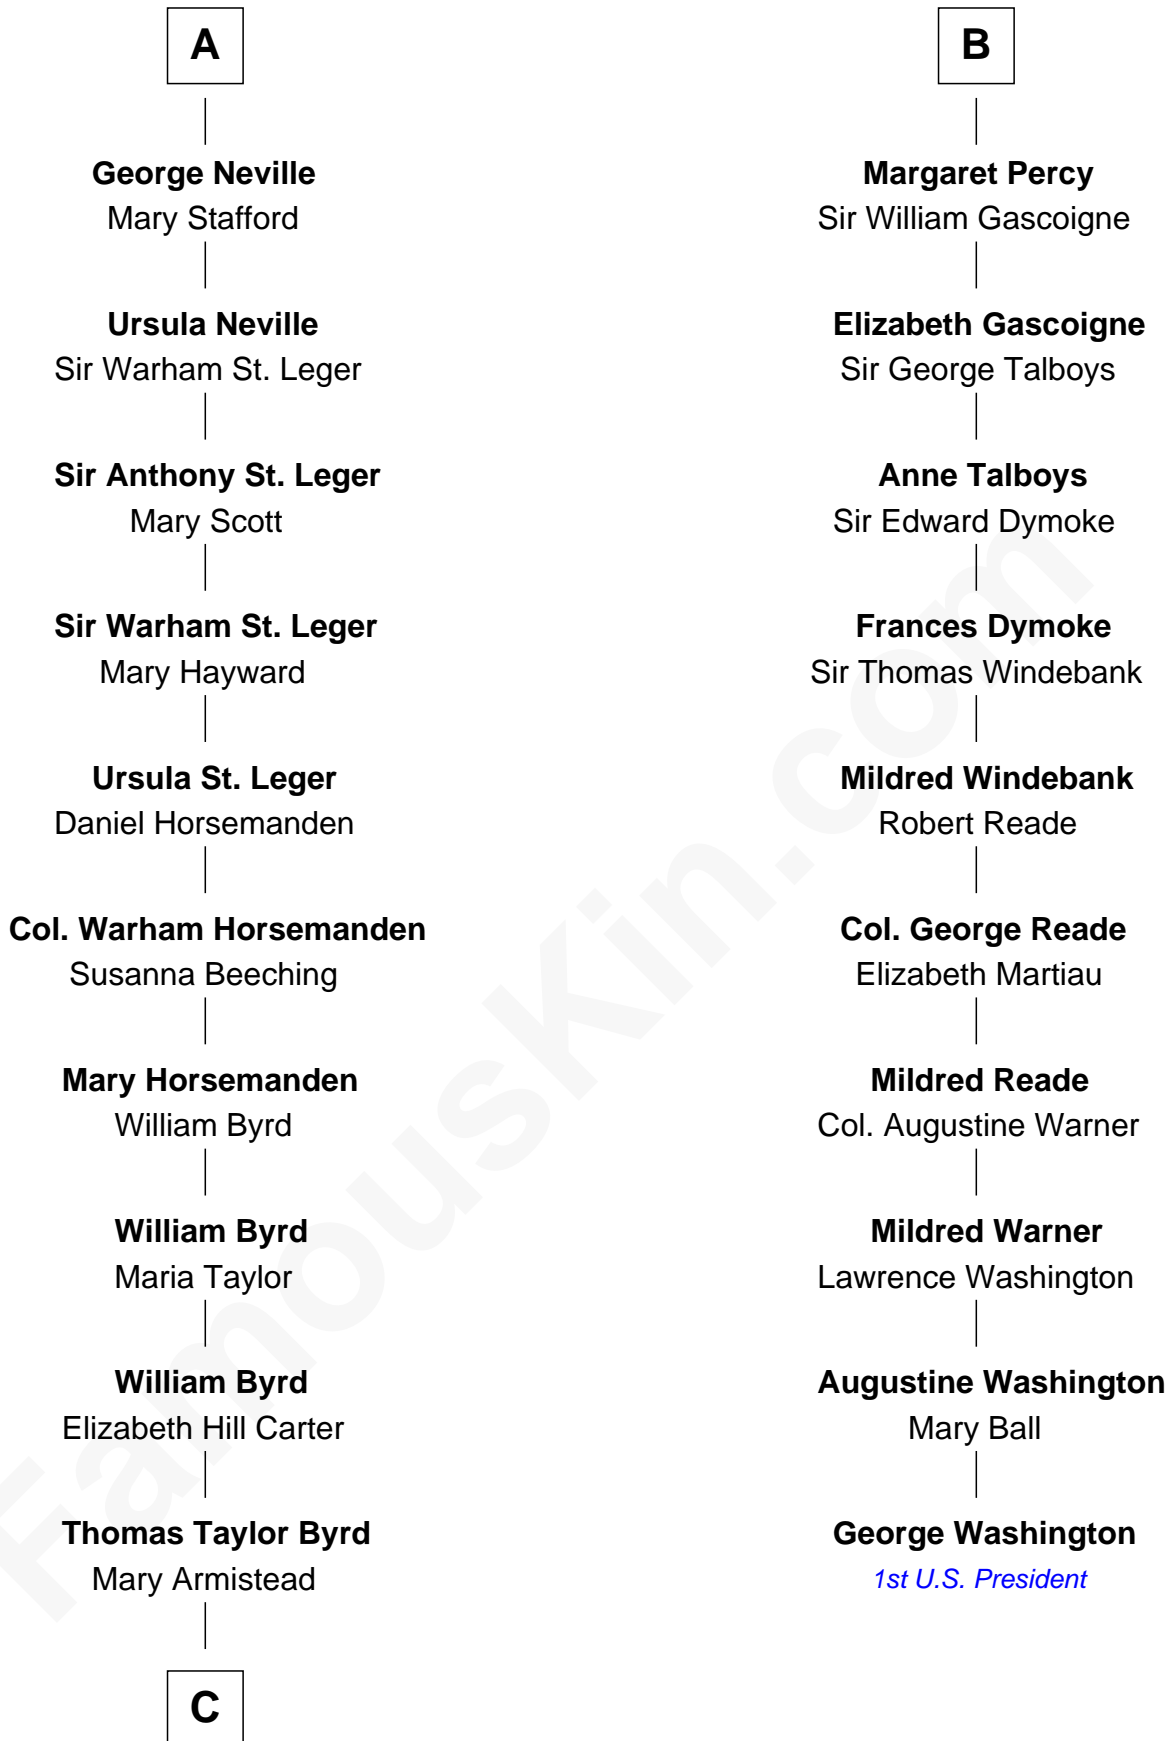

**FamousKin.com**  
**Relationship Chart of**  
**Admiral Richard Byrd**  
*Polar Explorer*

16th cousin 4 times removed of  
**George Washington**  
*1st U.S. President*

**Sir Robert de Neville**

-----

**C**

Richard Evelyn Byrd

Anne Harrison

Col. William Byrd

Jane Meriwether Rivers

Richard Evelyn Byrd

Eleanor Bolling Flood

Admiral Richard Byrd

*Polar Explorer*