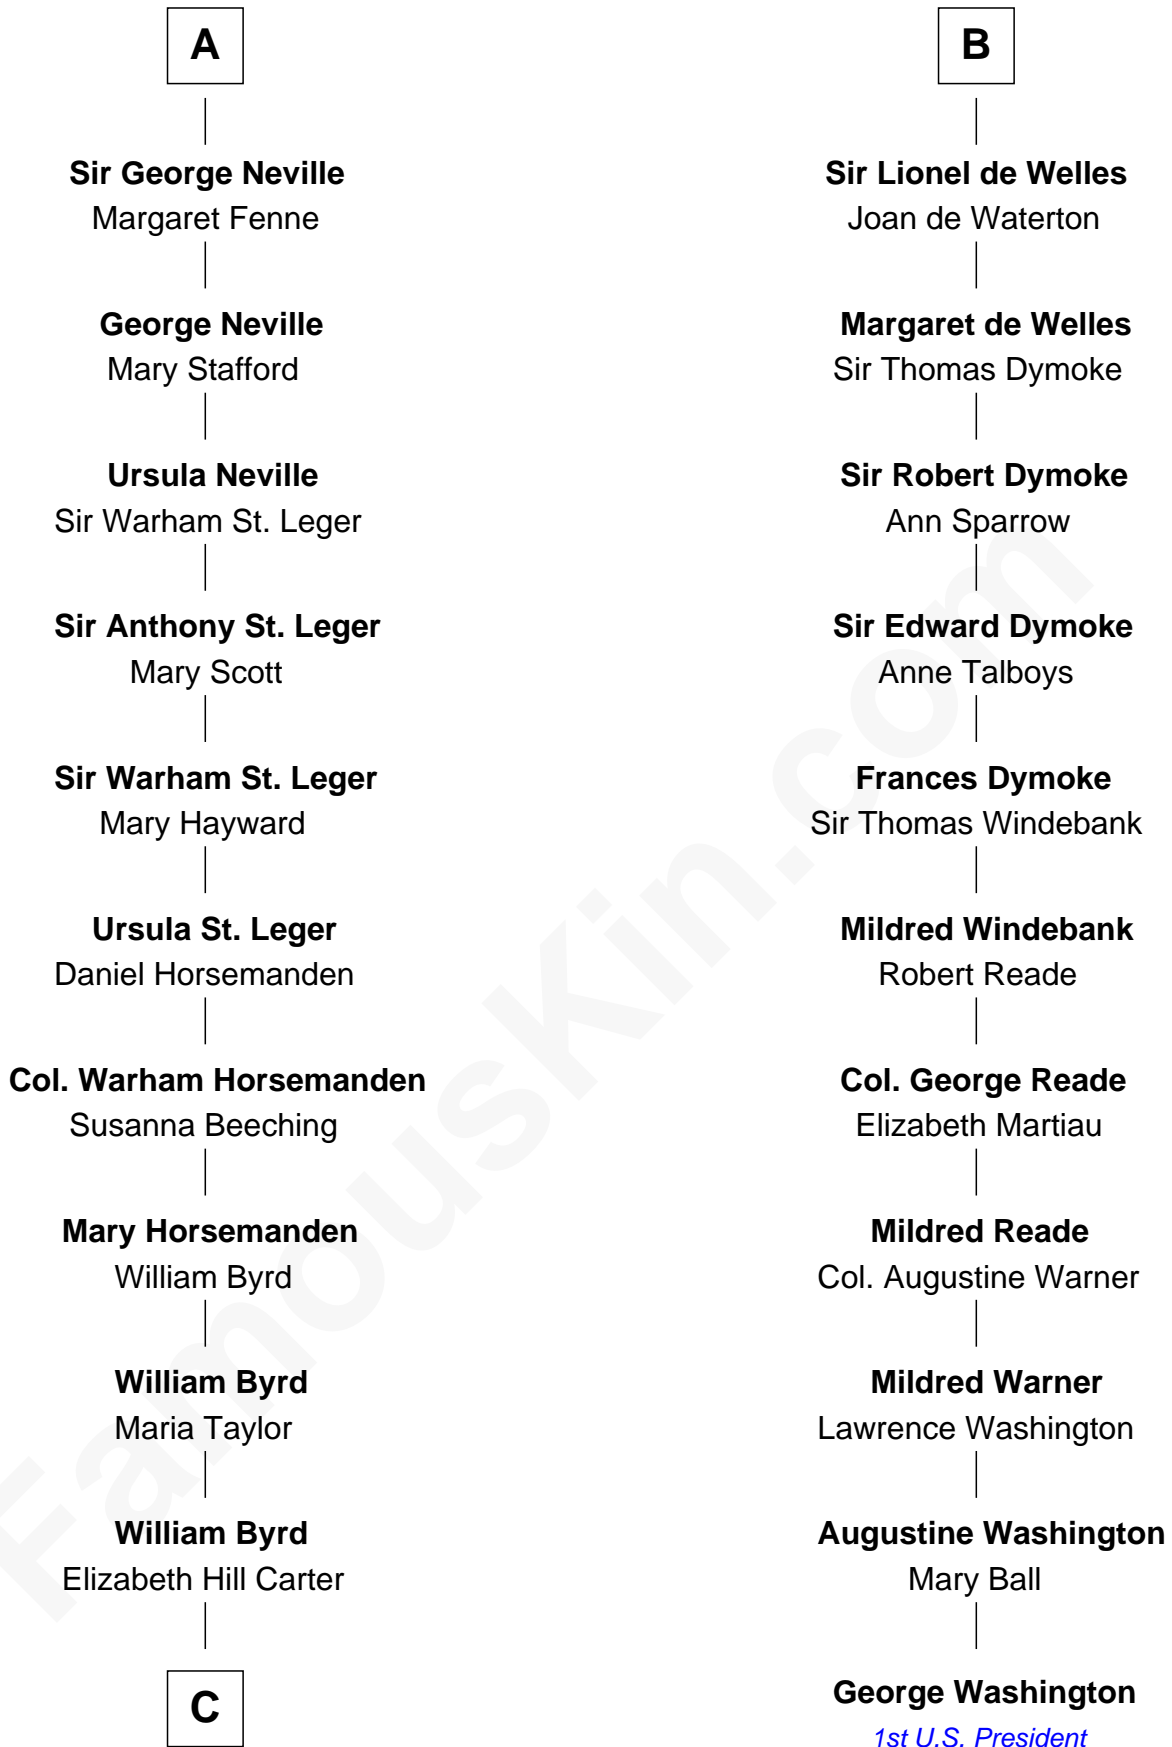

**FamousKin.com**  
**Relationship Chart of**  
**Admiral Richard Byrd**  
*Polar Explorer*

17th cousin 4 times removed of  
**George Washington**  
*1st U.S. President*

**C**

—  
**Thomas Taylor Byrd**

Mary Armistead

—  
**Richard Evelyn Byrd**

Anne Harrison

—  
**Col. William Byrd**  
Jane Meriwether Rivers

—  
**Richard Evelyn Byrd**

Eleanor Bolling Flood

—  
**Admiral Richard Byrd**

*Polar Explorer*

FamousKin.com