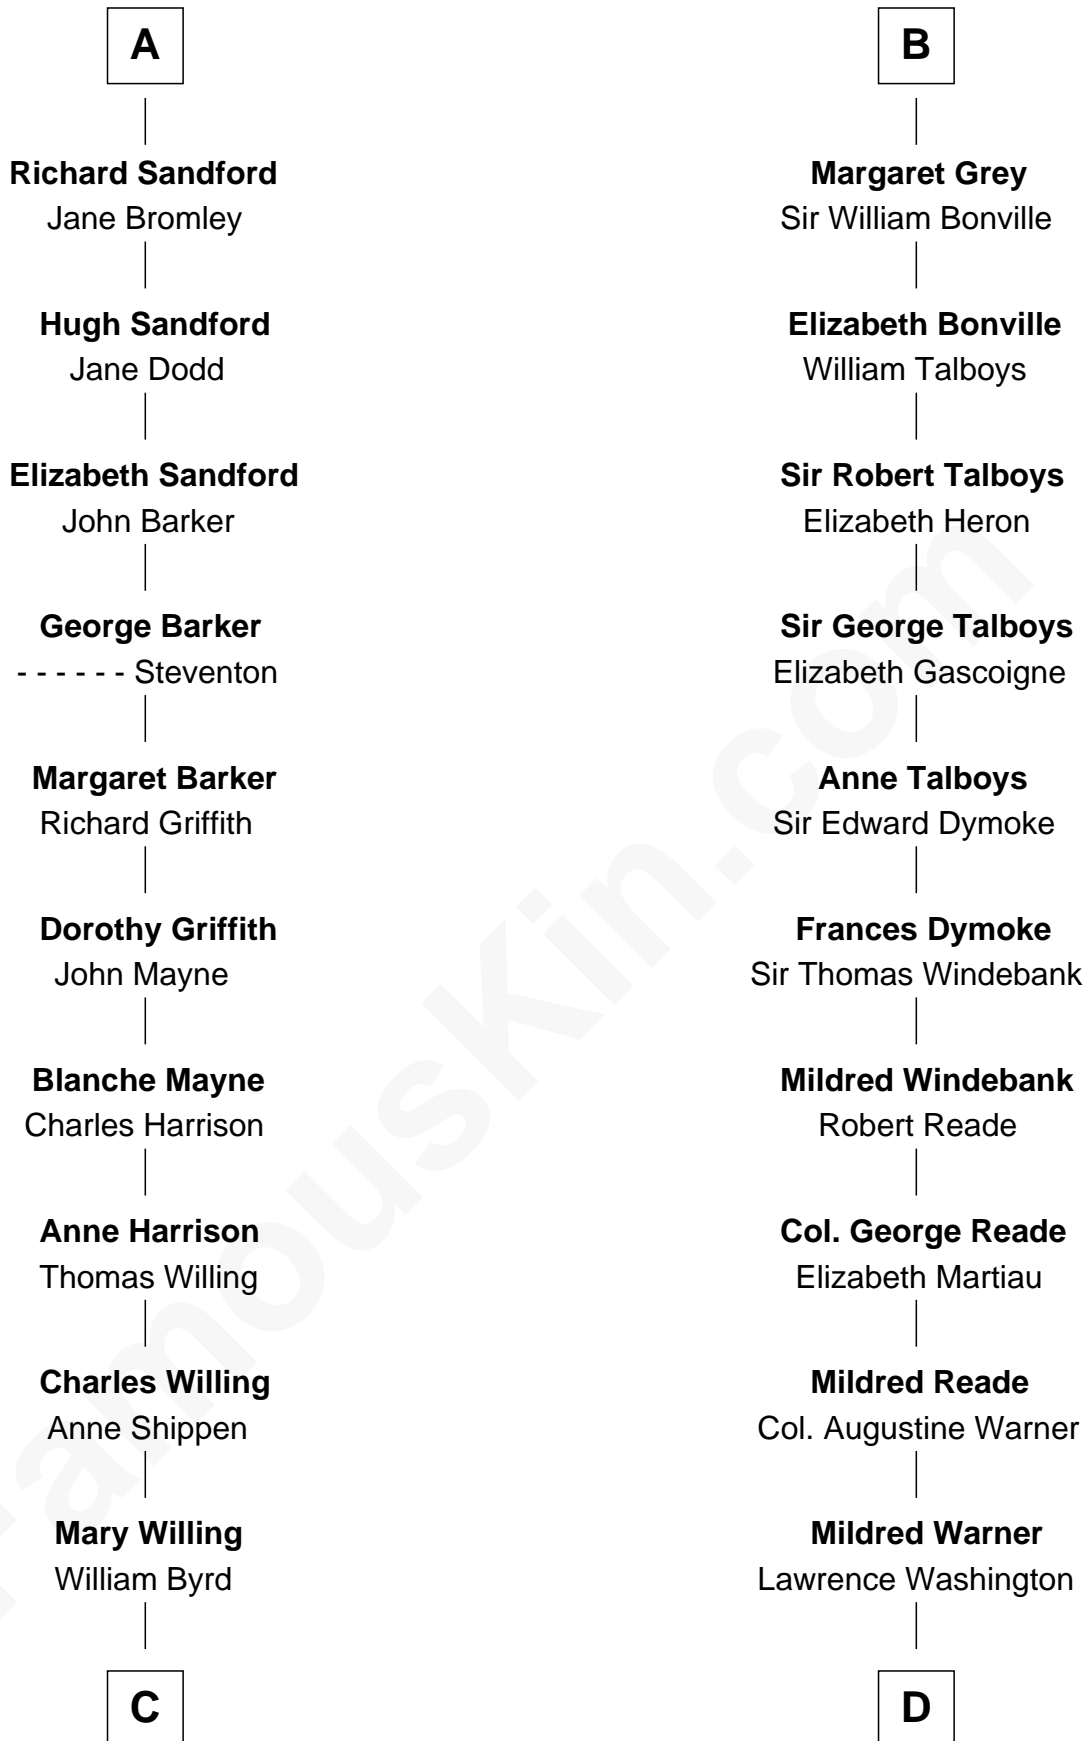

FamousKin.com
Relationship Chart of
Admiral Richard Byrd
Polar Explorer

18th cousin 3 times removed of
George Washington
1st U.S. President

C

Evelyn Taylor Byrd

Benjamin Harrison

Anne Harrison

Richard Evelyn Byrd

Col. William Byrd

Jane Meriwether Rivers

Richard Evelyn Byrd

Eleanor Bolling Flood

Admiral Richard Byrd

Polar Explorer

D

Augustine Washington

Mary Ball

George Washington

1st U.S. President

FamousKin.com