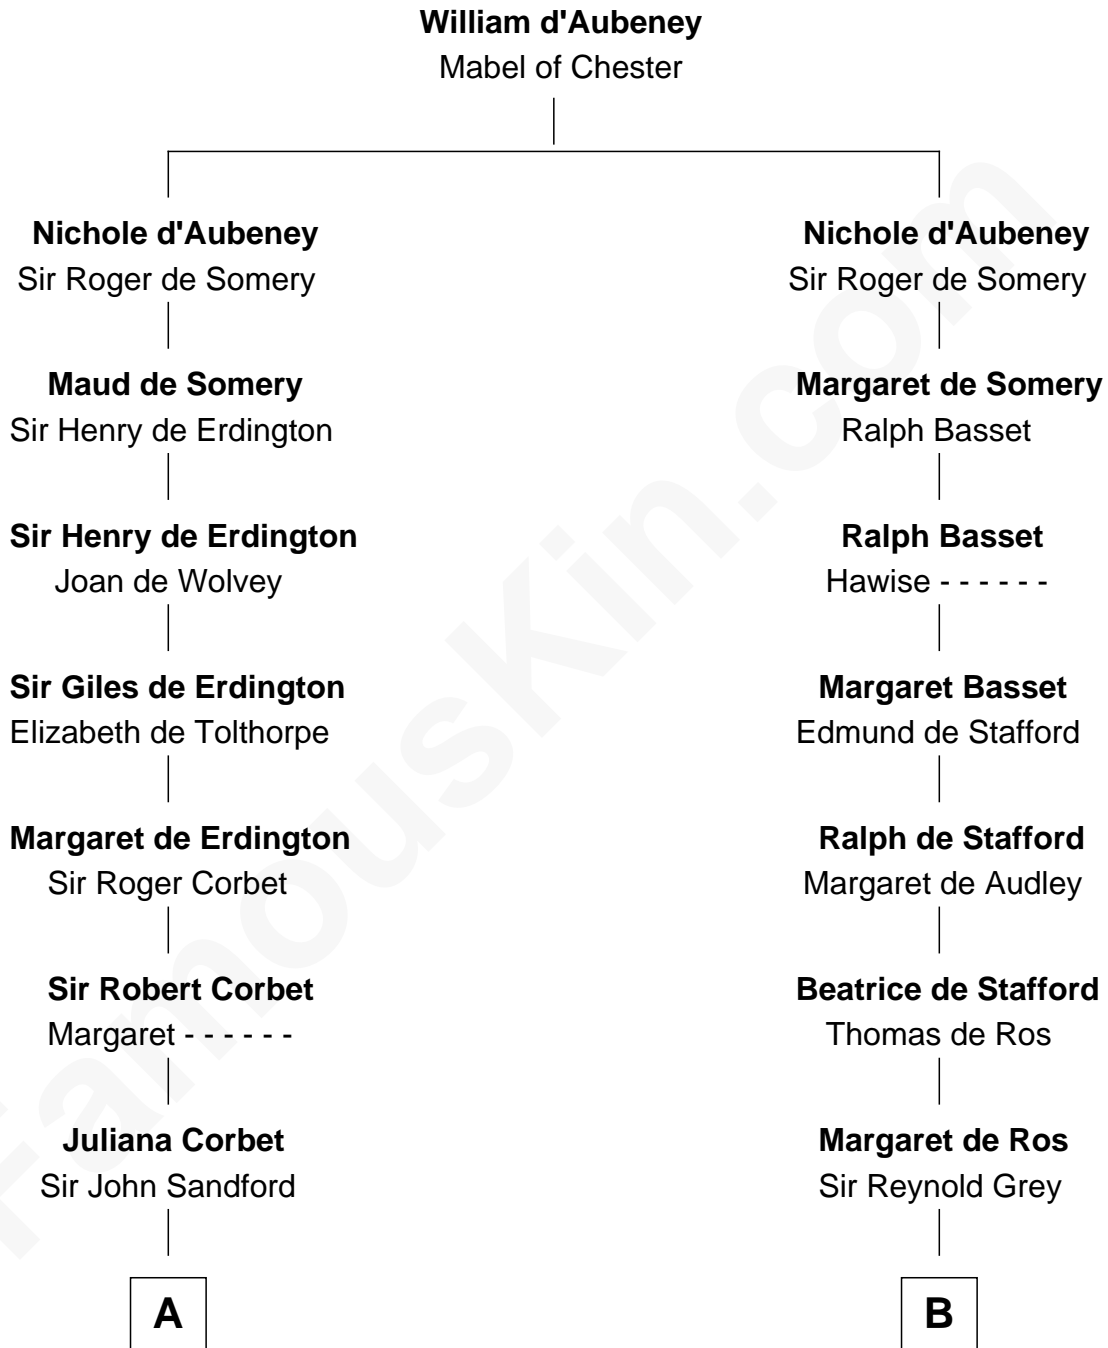

FamousKin.com
Relationship Chart of
Admiral Richard Byrd
Polar Explorer

18th cousin 3 times removed of
George Washington
1st U.S. President

C

Evelyn Taylor Byrd

Benjamin Harrison

Anne Harrison

Richard Evelyn Byrd

Col. William Byrd

Jane Meriwether Rivers

Richard Evelyn Byrd

Eleanor Bolling Flood

Admiral Richard Byrd

Polar Explorer

D

Augustine Washington

Mary Ball

George Washington

1st U.S. President

FamousKin.com