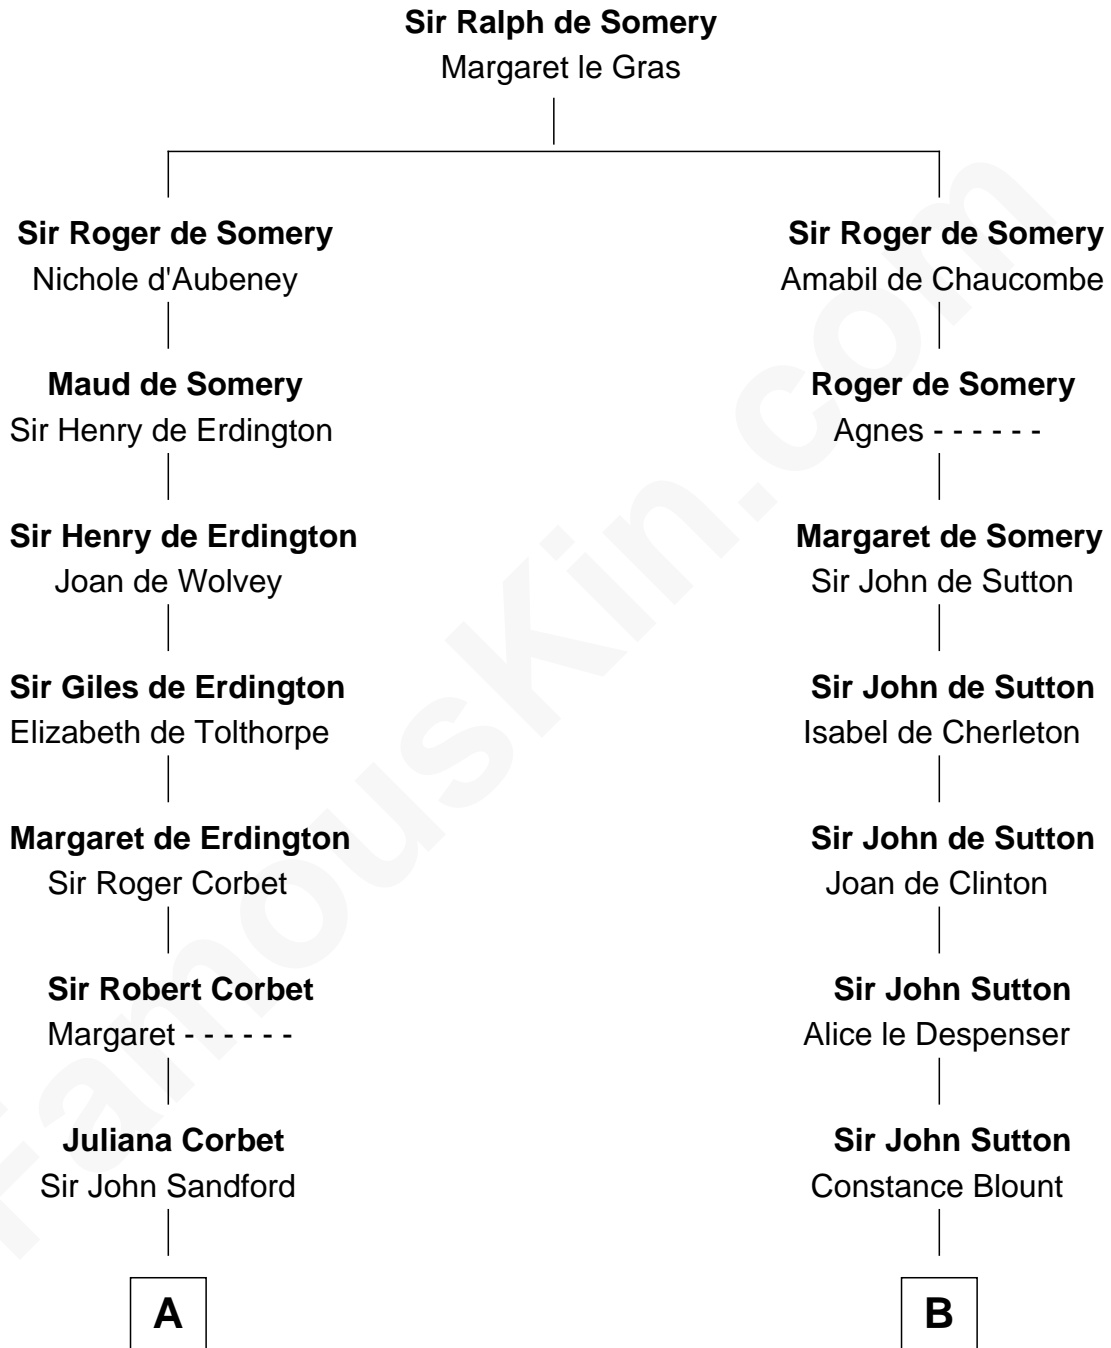

FamousKin.com
Relationship Chart of
Admiral Richard Byrd
Polar Explorer

17th cousin 4 times removed of
George Washington
1st U.S. President

C

Evelyn Taylor Byrd

Benjamin Harrison

Anne Harrison

Richard Evelyn Byrd

Col. William Byrd

Jane Meriwether Rivers

Richard Evelyn Byrd

Eleanor Bolling Flood

Admiral Richard Byrd

Polar Explorer

FamousKin.com