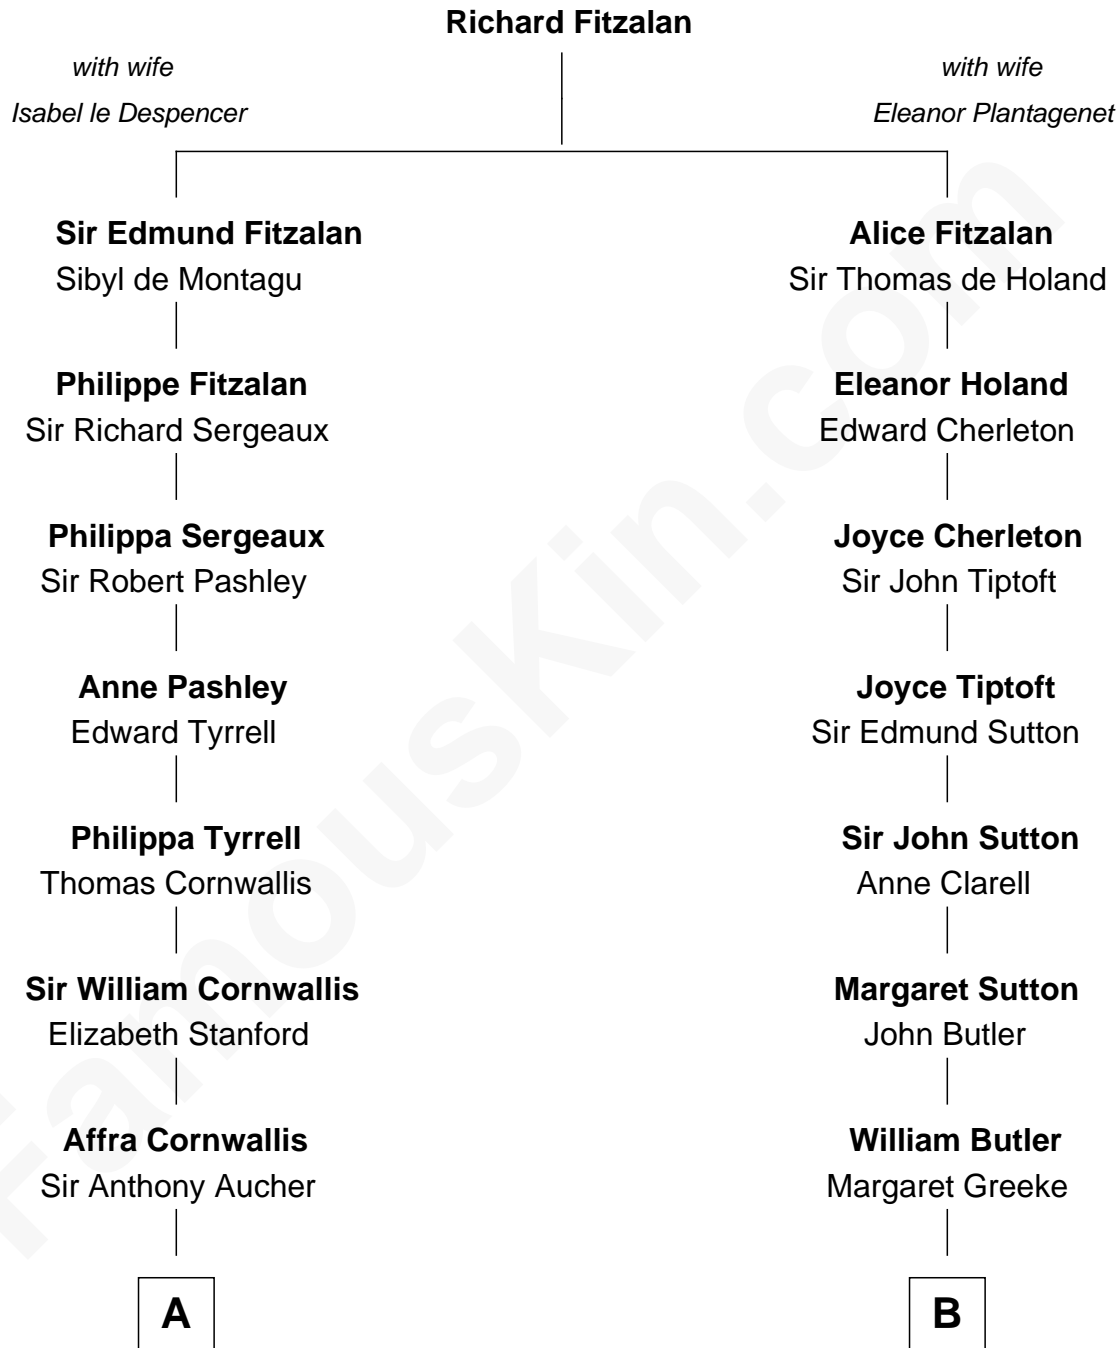

FamousKin.com
Relationship Chart of
Admiral Richard Byrd
Polar Explorer

12th cousin 9 times removed of
George Washington
1st U.S. President

C

Eliza Bolling West
Dr. Joel Walker Flood

Col. Henry De La Warr Flood
Mary Elizabeth Trent

Joel Walker Flood
Ella Faulkner

Eleanor Bolling Flood
Richard Evelyn Byrd

Admiral Richard Byrd
Polar Explorer

FamousKin.com