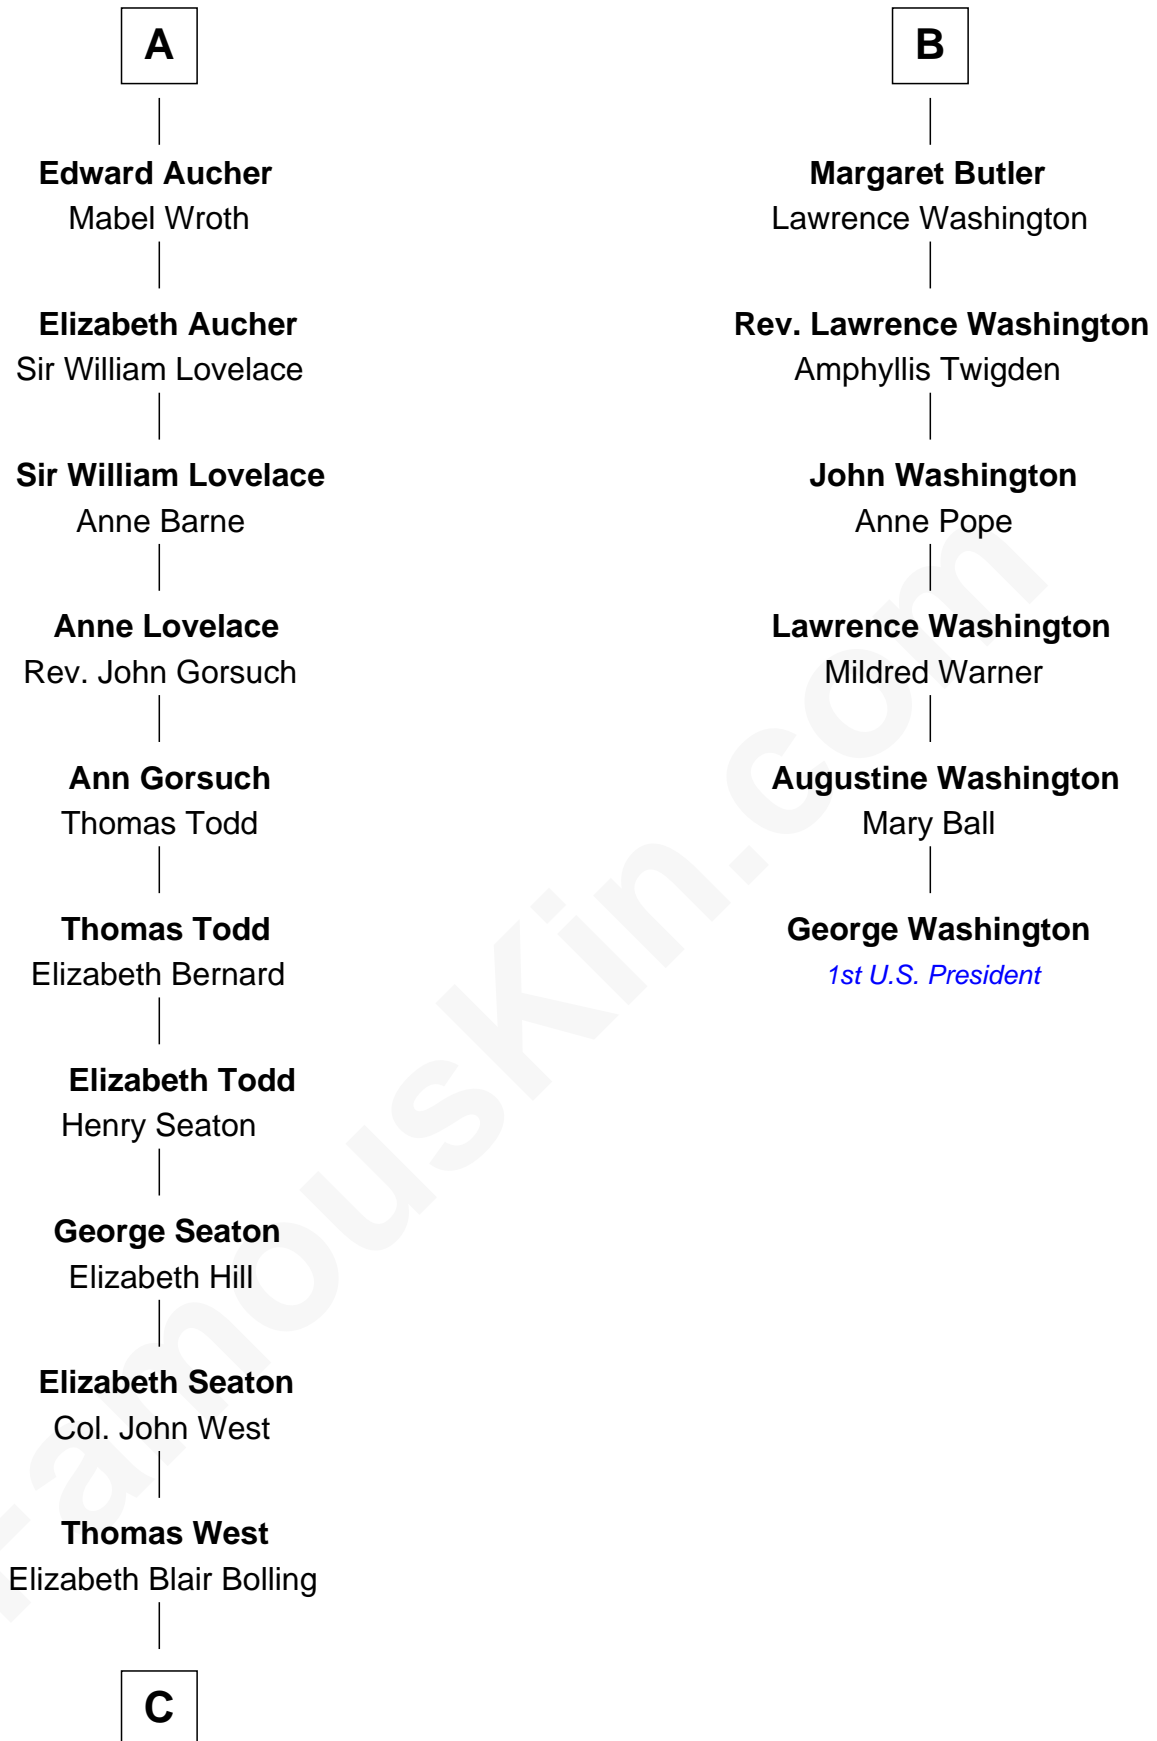

FamousKin.com
Relationship Chart of
Admiral Richard Byrd
Polar Explorer

12th cousin 9 times removed of
George Washington
1st U.S. President

C

Eliza Bolling West
Dr. Joel Walker Flood

Col. Henry De La Warr Flood
Mary Elizabeth Trent

Joel Walker Flood
Ella Faulkner

Eleanor Bolling Flood
Richard Evelyn Byrd

Admiral Richard Byrd
Polar Explorer

FamousKin.com