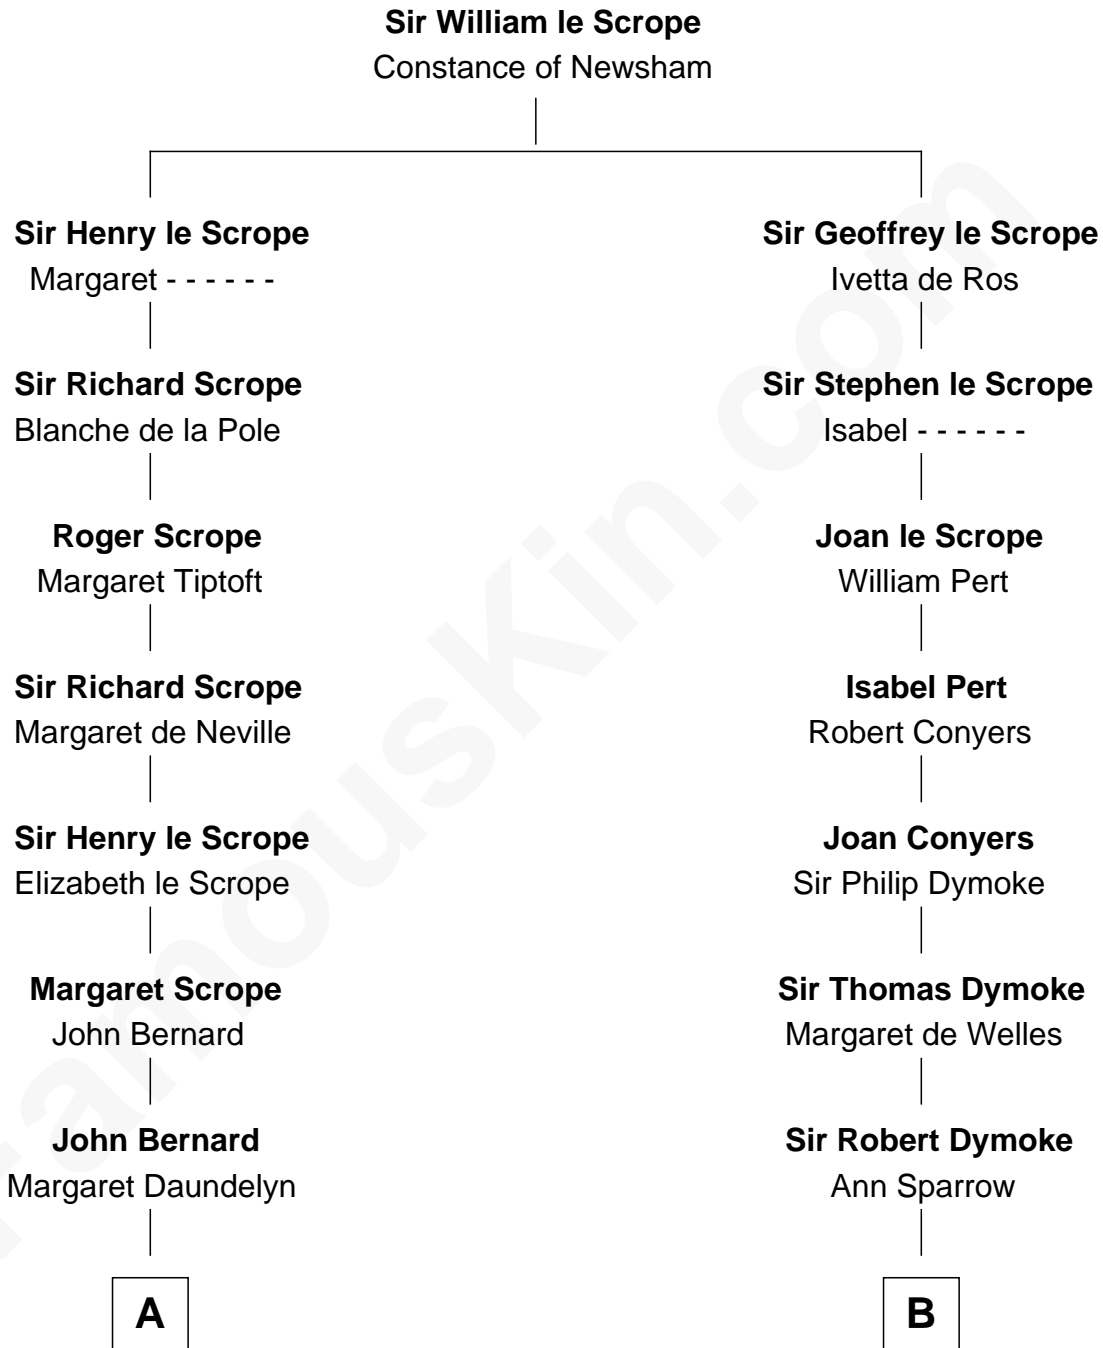

**FamousKin.com**  
**Relationship Chart of**  
**Admiral Richard Byrd**  
*Polar Explorer*

14th cousin 4 times removed of  
**George Washington**  
*1st U.S. President*

C

Richard Evelyn Byrd

Eleanor Bolling Flood

Admiral Richard Byrd

*Polar Explorer*

FamousKin.com