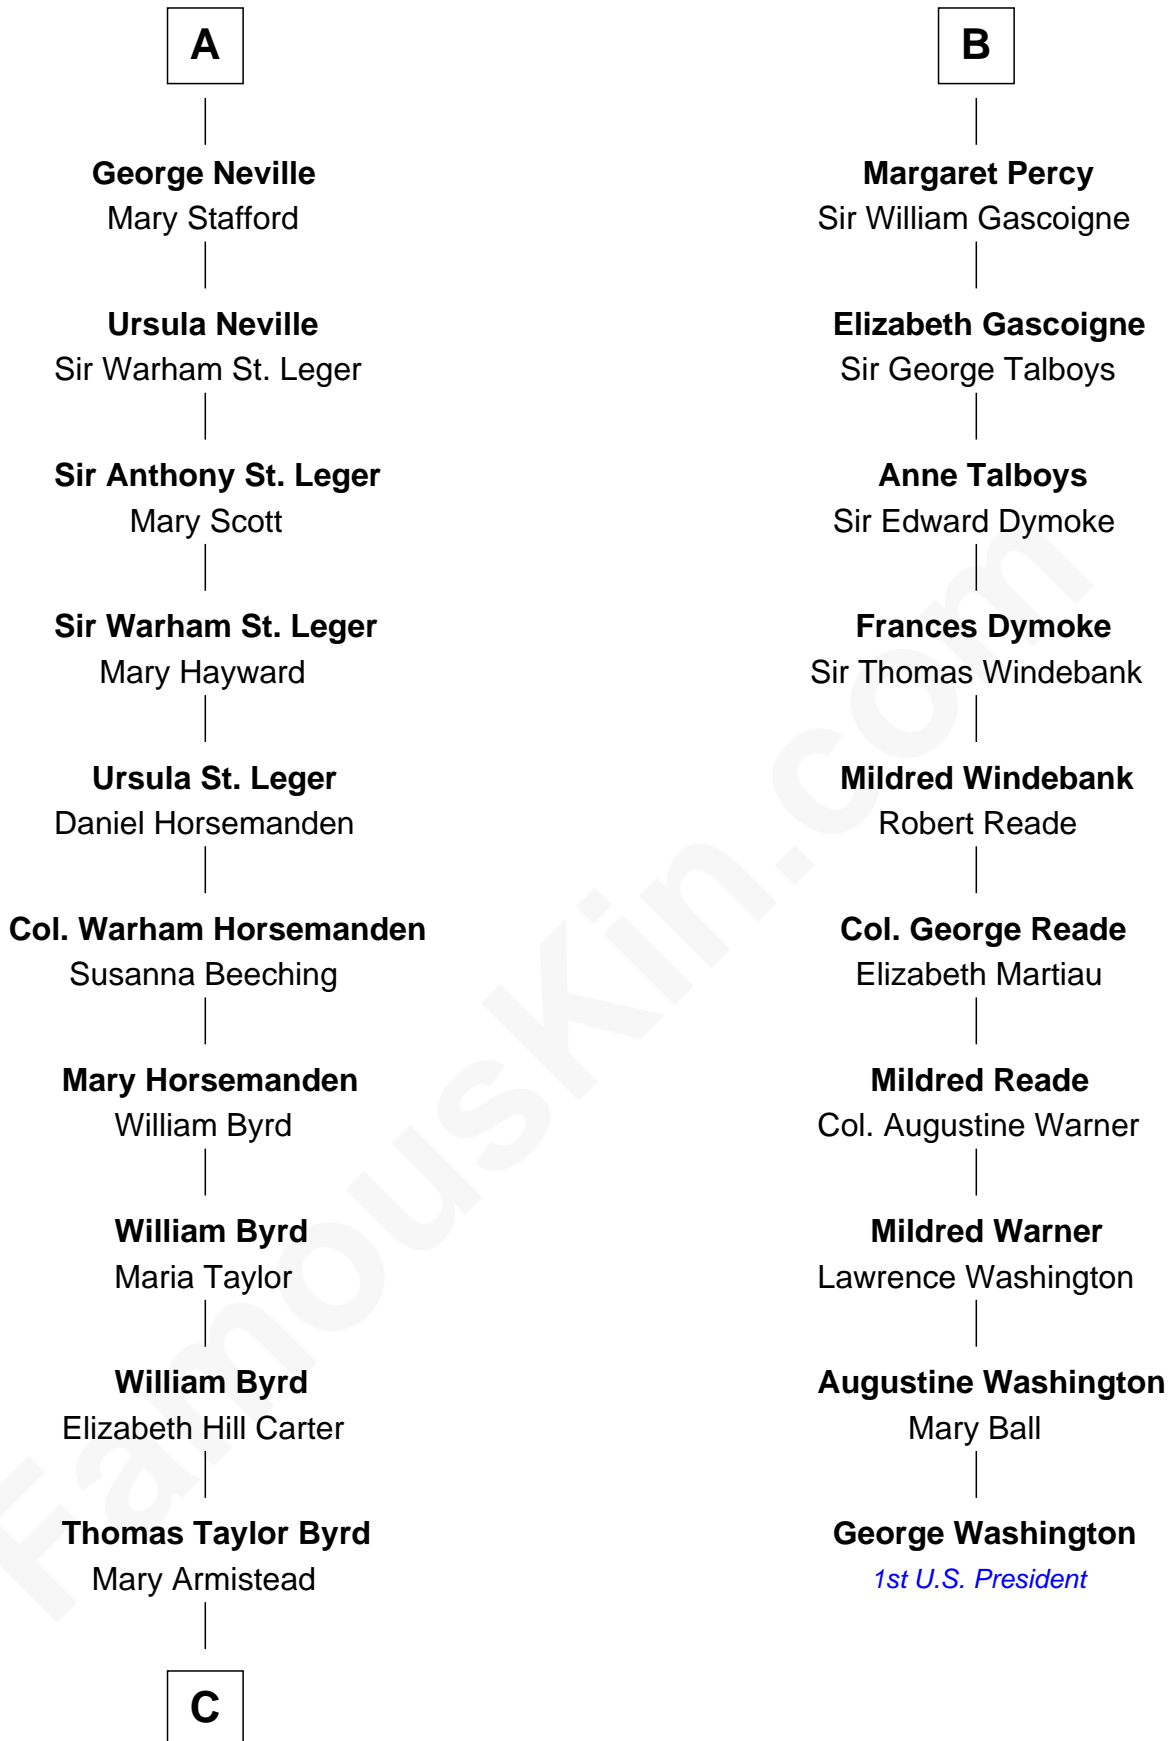

FamousKin.com
Relationship Chart of
Admiral Richard Byrd
Polar Explorer

16th cousin 4 times removed of
George Washington
1st U.S. President

C

Richard Evelyn Byrd

Anne Harrison

Col. William Byrd

Jane Meriwether Rivers

Richard Evelyn Byrd

Eleanor Bolling Flood

Admiral Richard Byrd

Polar Explorer

FamousKin.com