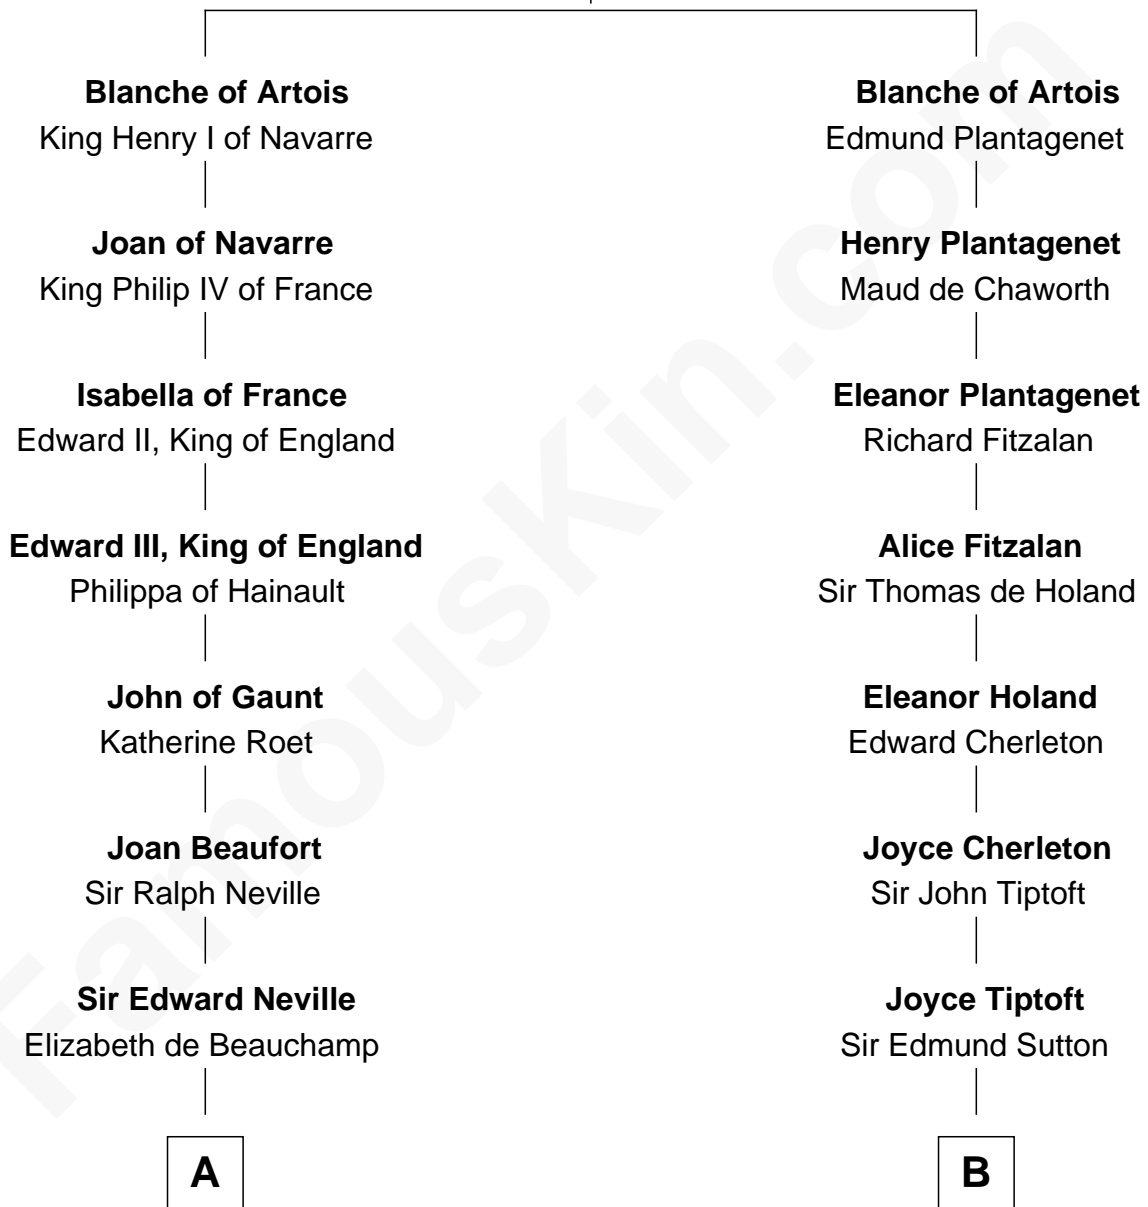

**FamousKin.com**  
**Relationship Chart of**  
**Admiral Richard Byrd**  
*Polar Explorer*

15th cousin 6 times removed of  
**George Washington**  
*1st U.S. President*

**Robert I, Count of Artois**  
 Matilda of Brabant

**C**

—  
**Thomas Taylor Byrd**

Mary Armistead

—  
**Richard Evelyn Byrd**

Anne Harrison

—  
**Col. William Byrd**  
Jane Meriwether Rivers

—  
**Richard Evelyn Byrd**

Eleanor Bolling Flood

—  
**Admiral Richard Byrd**

*Polar Explorer*

FamousKin.com