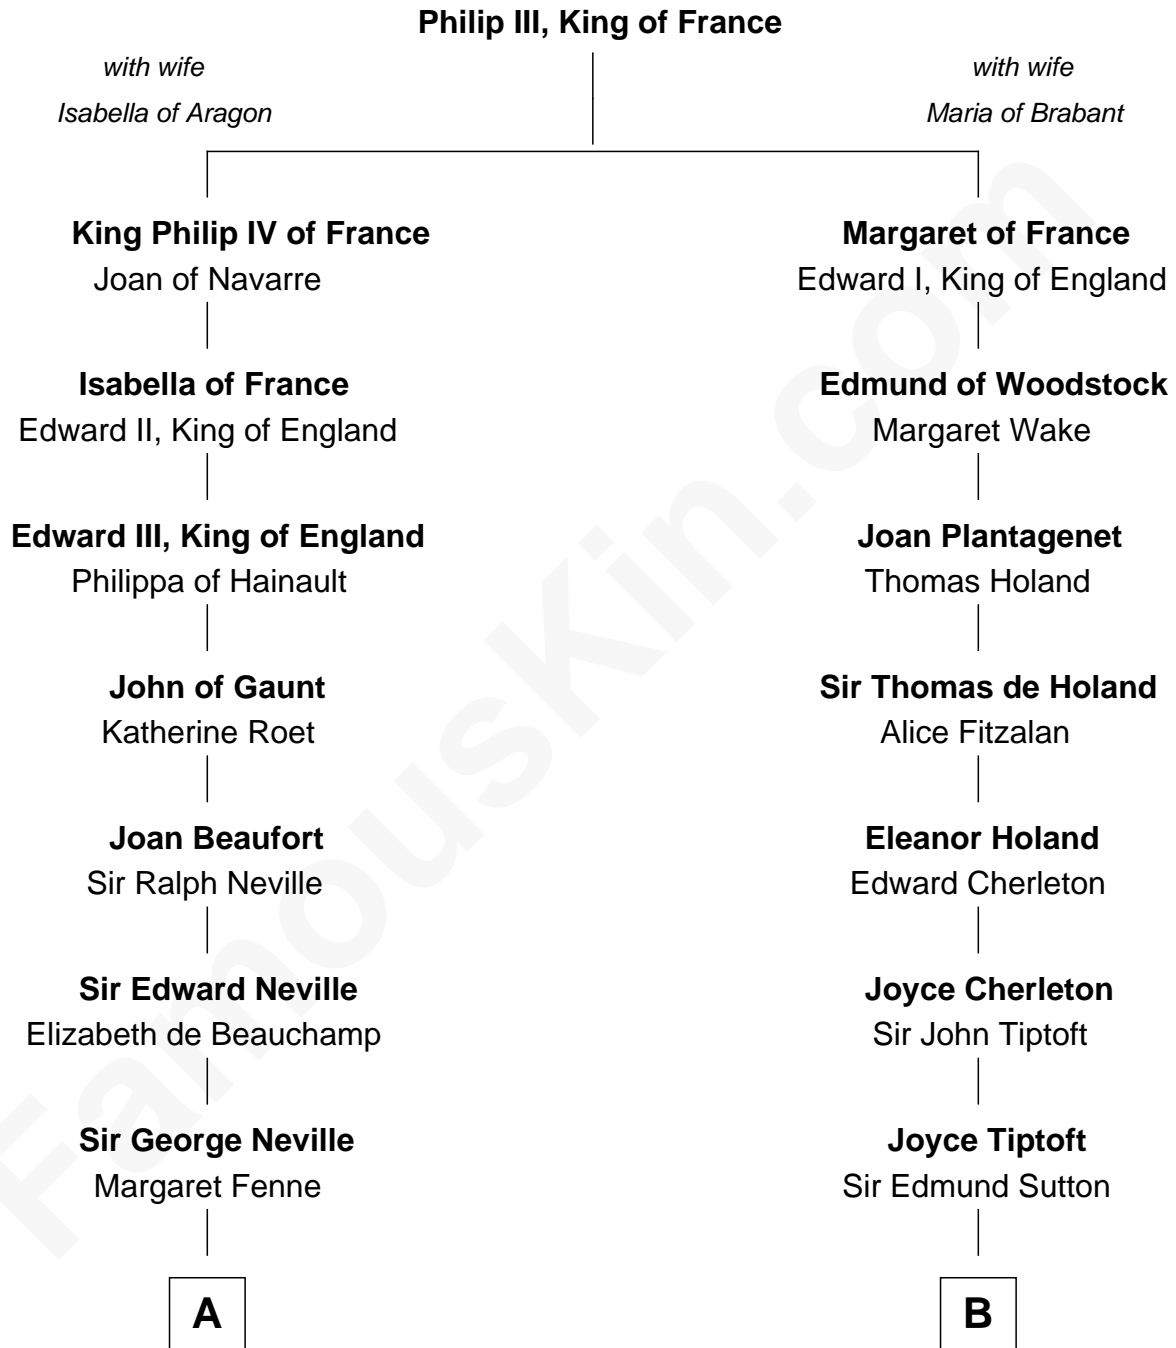

FamousKin.com
Relationship Chart of
Admiral Richard Byrd
Polar Explorer

15th cousin 5 times removed of
George Washington
1st U.S. President

C

Richard Evelyn Byrd

Anne Harrison

Col. William Byrd

Jane Meriwether Rivers

Richard Evelyn Byrd

Eleanor Bolling Flood

Admiral Richard Byrd

Polar Explorer

FamousKin.com