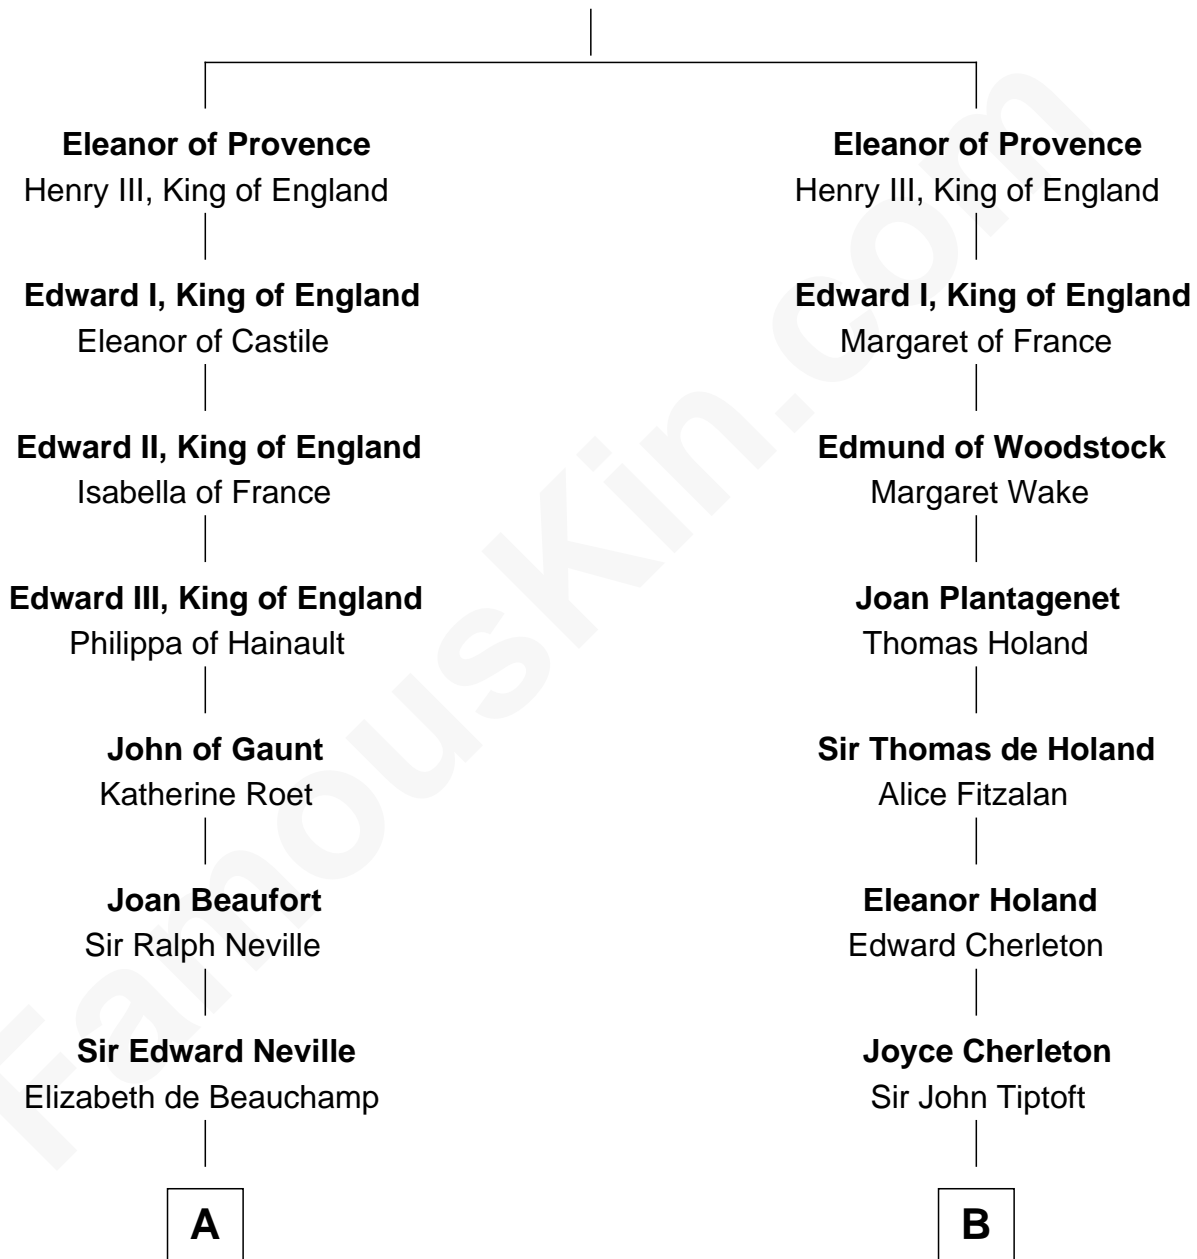

FamousKin.com
Relationship Chart of
Admiral Richard Byrd
Polar Explorer

16th cousin 5 times removed of
George Washington
1st U.S. President

Ramon Berenguer IV of Provence
 Beatrice of Savoy

C

Thomas Taylor Byrd

Mary Armistead

Richard Evelyn Byrd

Anne Harrison

Col. William Byrd

Jane Meriwether Rivers

Richard Evelyn Byrd

Eleanor Bolling Flood

Admiral Richard Byrd

Polar Explorer

FamousKin.com