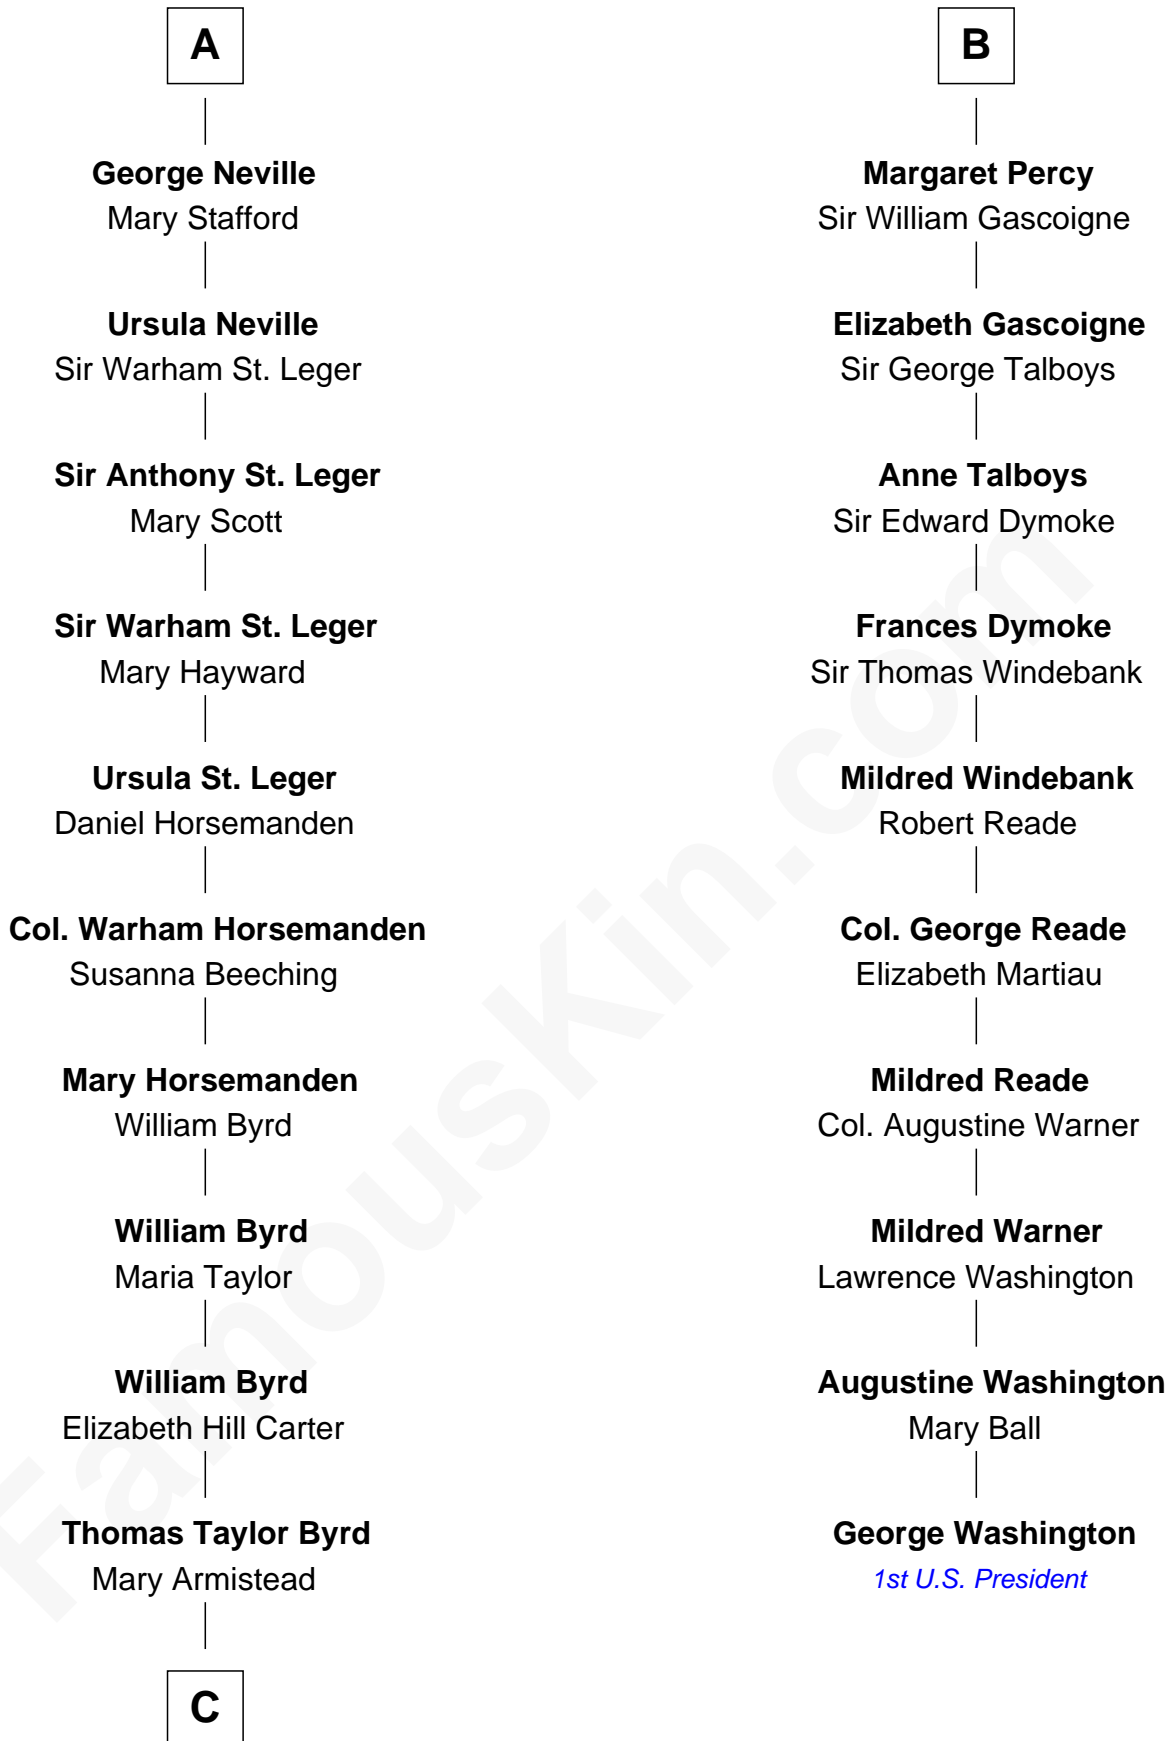

**FamousKin.com**  
**Relationship Chart of**  
**Admiral Richard Byrd**  
*Polar Explorer*

16th cousin 4 times removed of  
**George Washington**  
*1st U.S. President*

**C**

Richard Evelyn Byrd

Anne Harrison

Col. William Byrd

Jane Meriwether Rivers

Richard Evelyn Byrd

Eleanor Bolling Flood

Admiral Richard Byrd

*Polar Explorer*

FamousKin.com