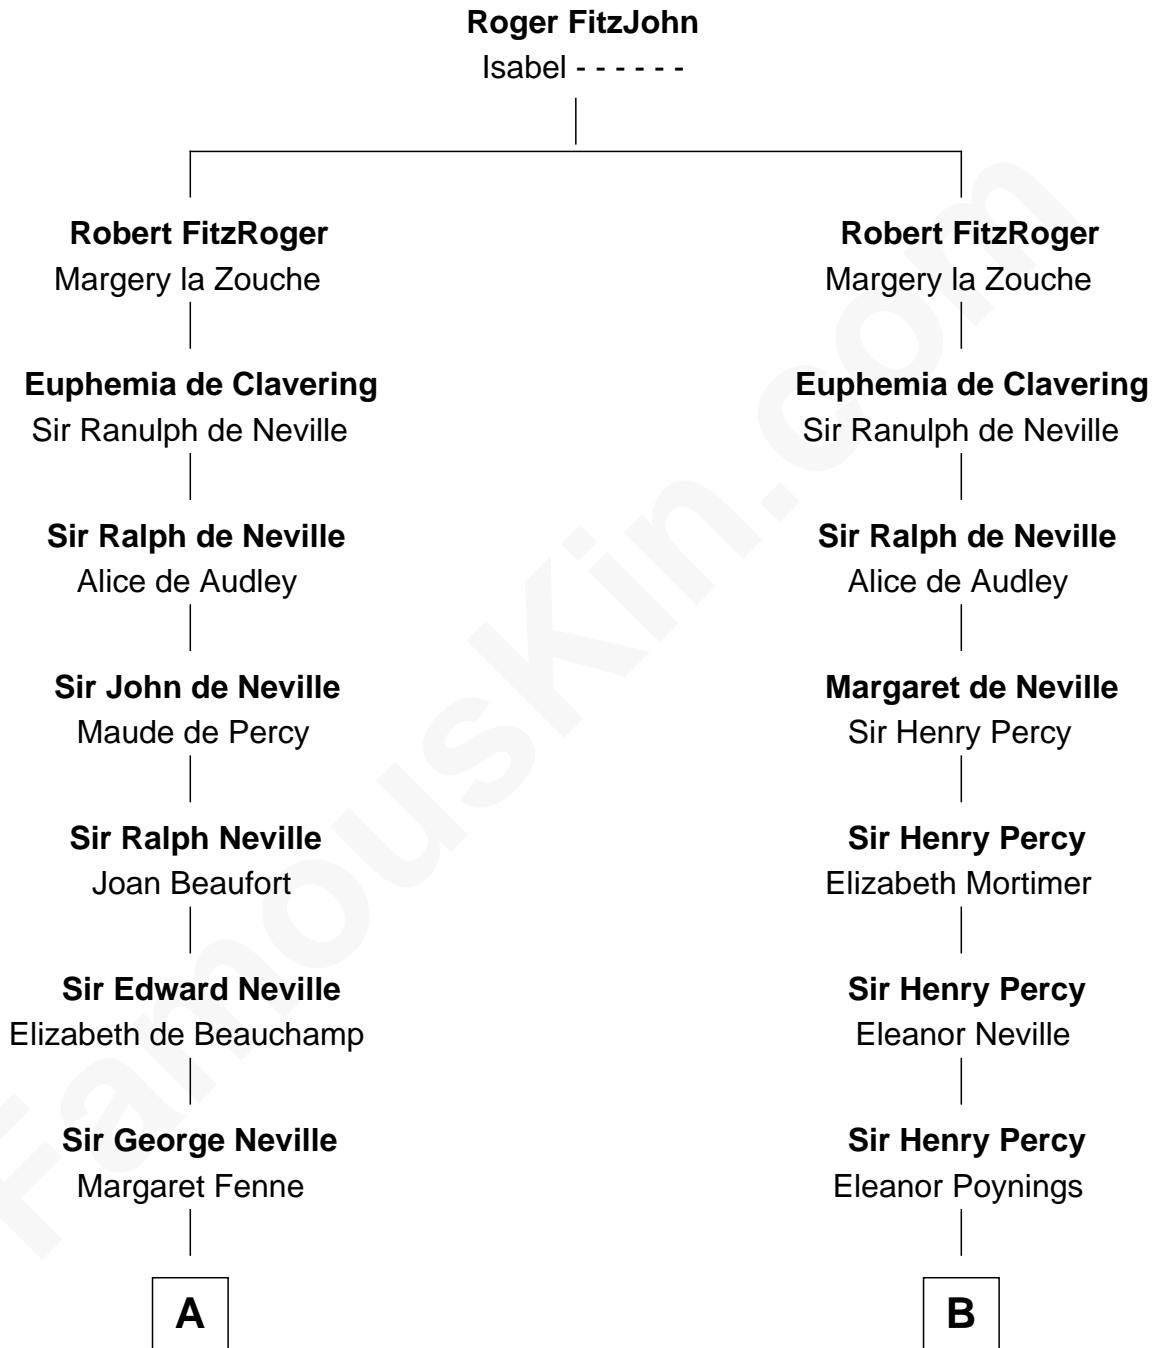

**FamousKin.com**  
**Relationship Chart of**  
**Admiral Richard Byrd**  
*Polar Explorer*

16th cousin 4 times removed of  
**George Washington**  
*1st U.S. President*

**C**

Richard Evelyn Byrd

Anne Harrison

Col. William Byrd

Jane Meriwether Rivers

Richard Evelyn Byrd

Eleanor Bolling Flood

Admiral Richard Byrd

*Polar Explorer*

FamousKin.com