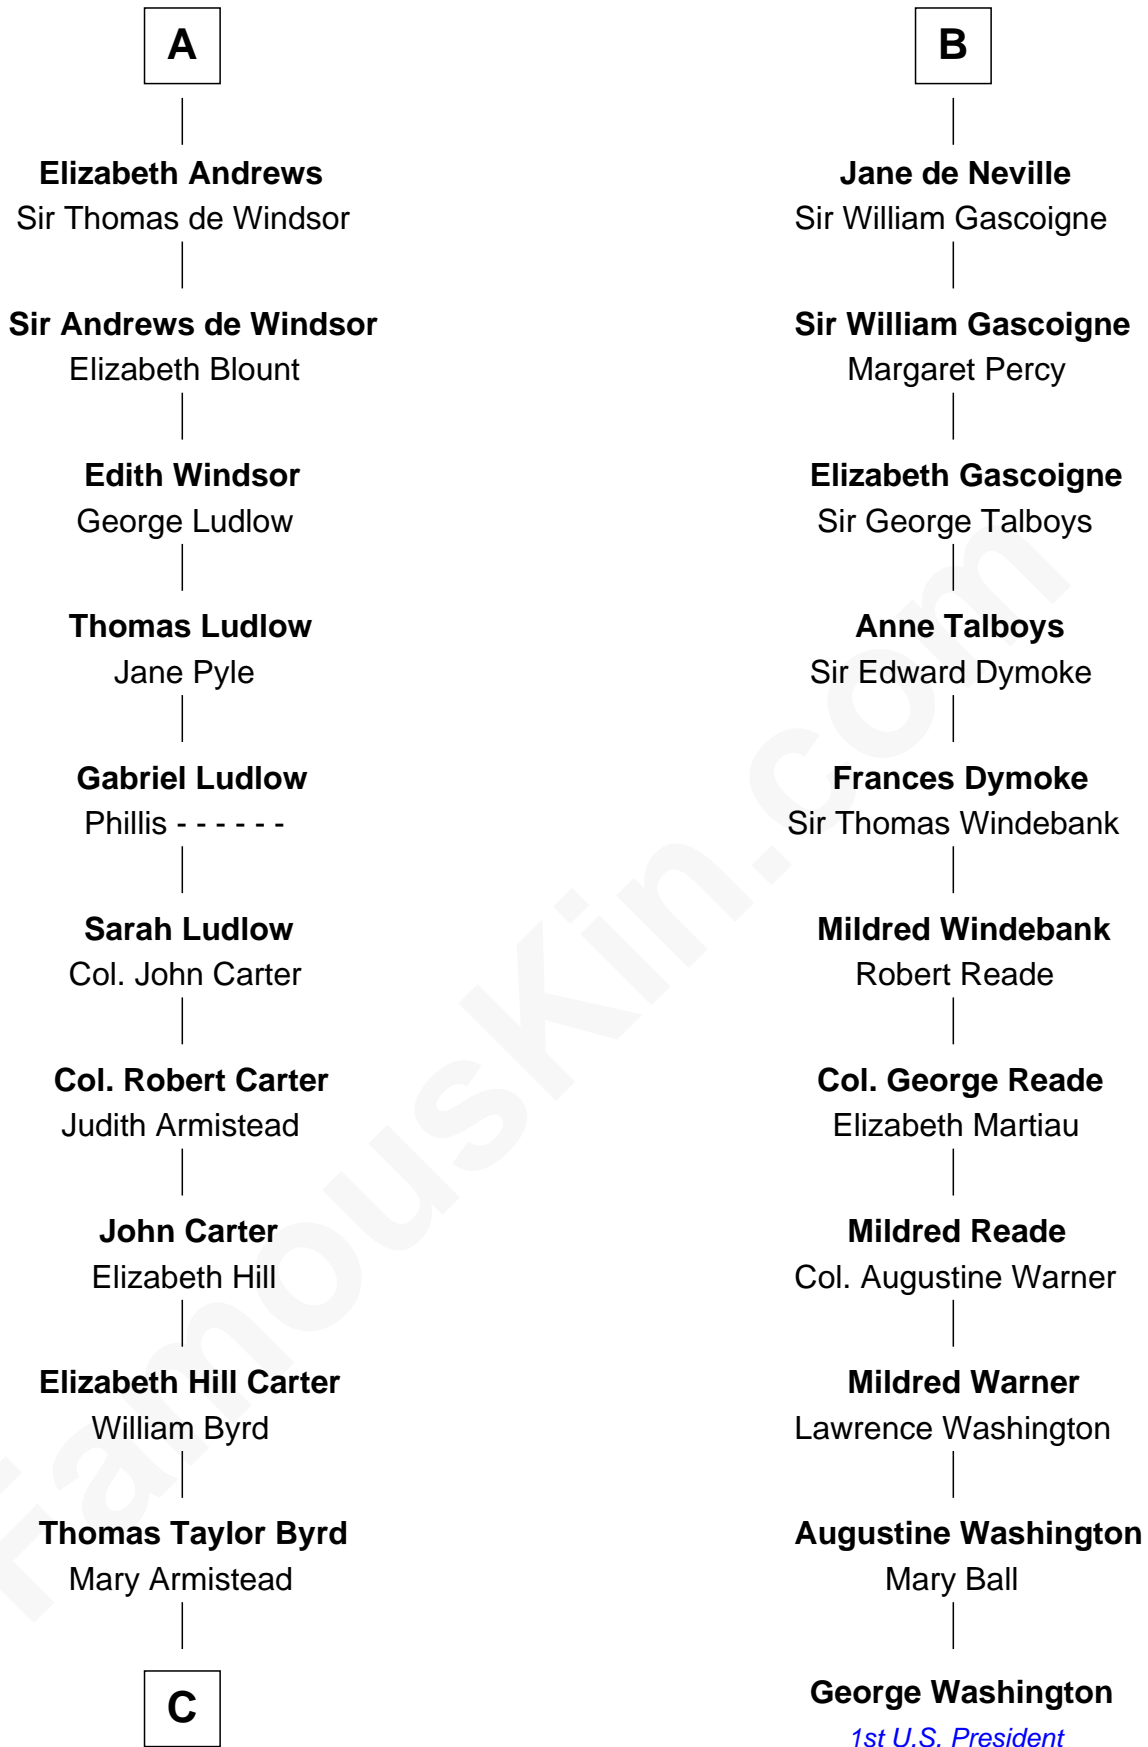

FamousKin.com
Relationship Chart of
Admiral Richard Byrd
Polar Explorer

17th cousin 3 times removed of
George Washington
1st U.S. President

Sir Humphrey de Bohun
 Eleanor de Braiose

C

Richard Evelyn Byrd

Anne Harrison

Col. William Byrd

Jane Meriwether Rivers

Richard Evelyn Byrd

Eleanor Bolling Flood

Admiral Richard Byrd

Polar Explorer

FamousKin.com