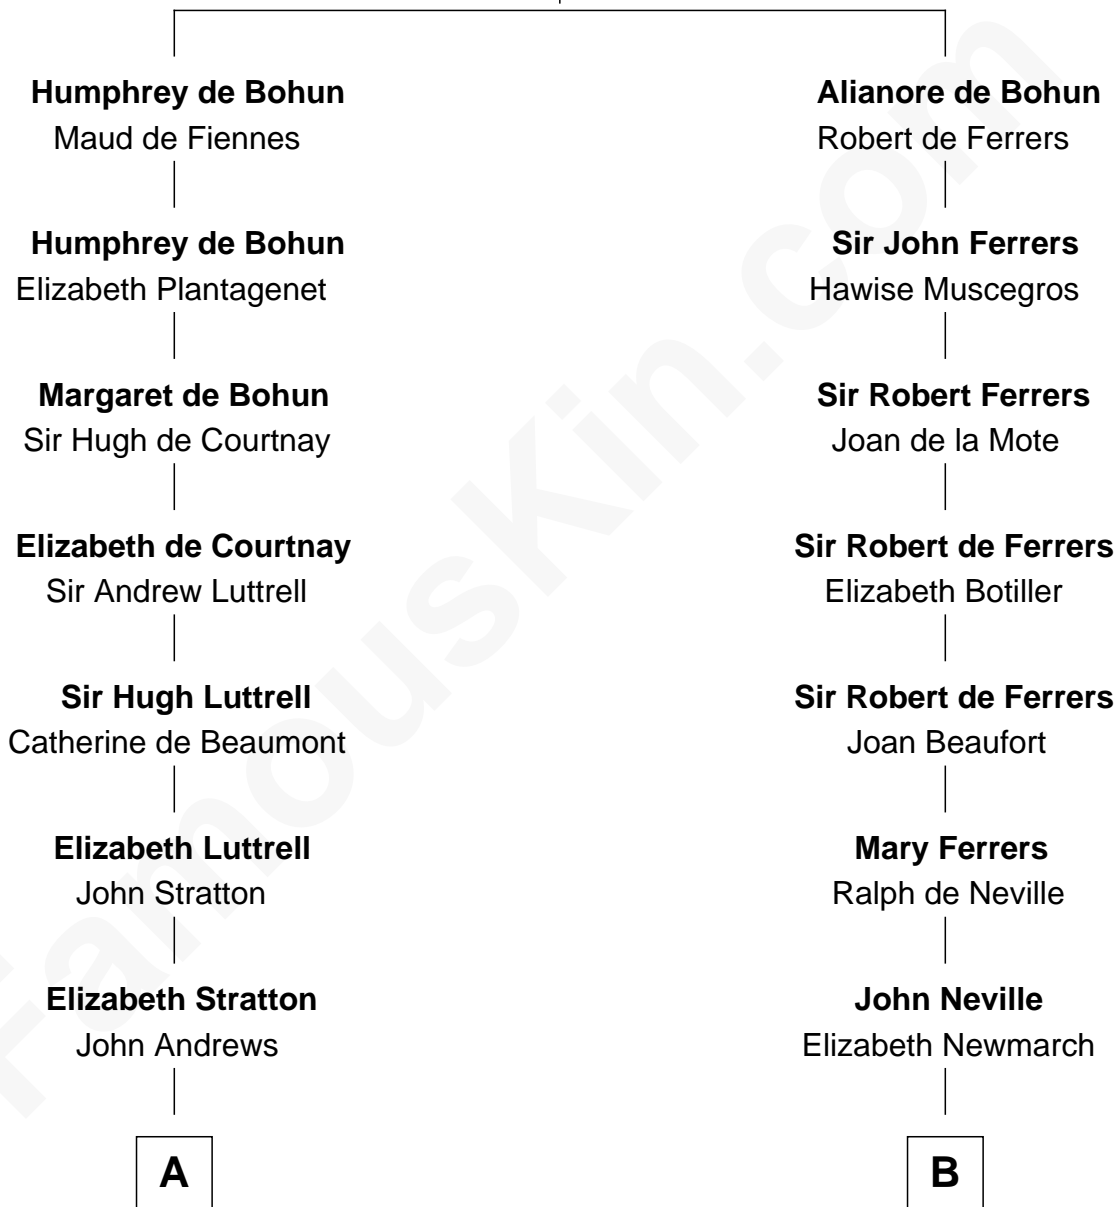

FamousKin.com
Relationship Chart of
Admiral Richard Byrd
Polar Explorer

17th cousin 3 times removed of
George Washington
1st U.S. President

Sir Humphrey de Bohun
 Eleanor de Braiose

C

Richard Evelyn Byrd

Anne Harrison

Col. William Byrd

Jane Meriwether Rivers

Richard Evelyn Byrd

Eleanor Bolling Flood

Admiral Richard Byrd

Polar Explorer

FamousKin.com