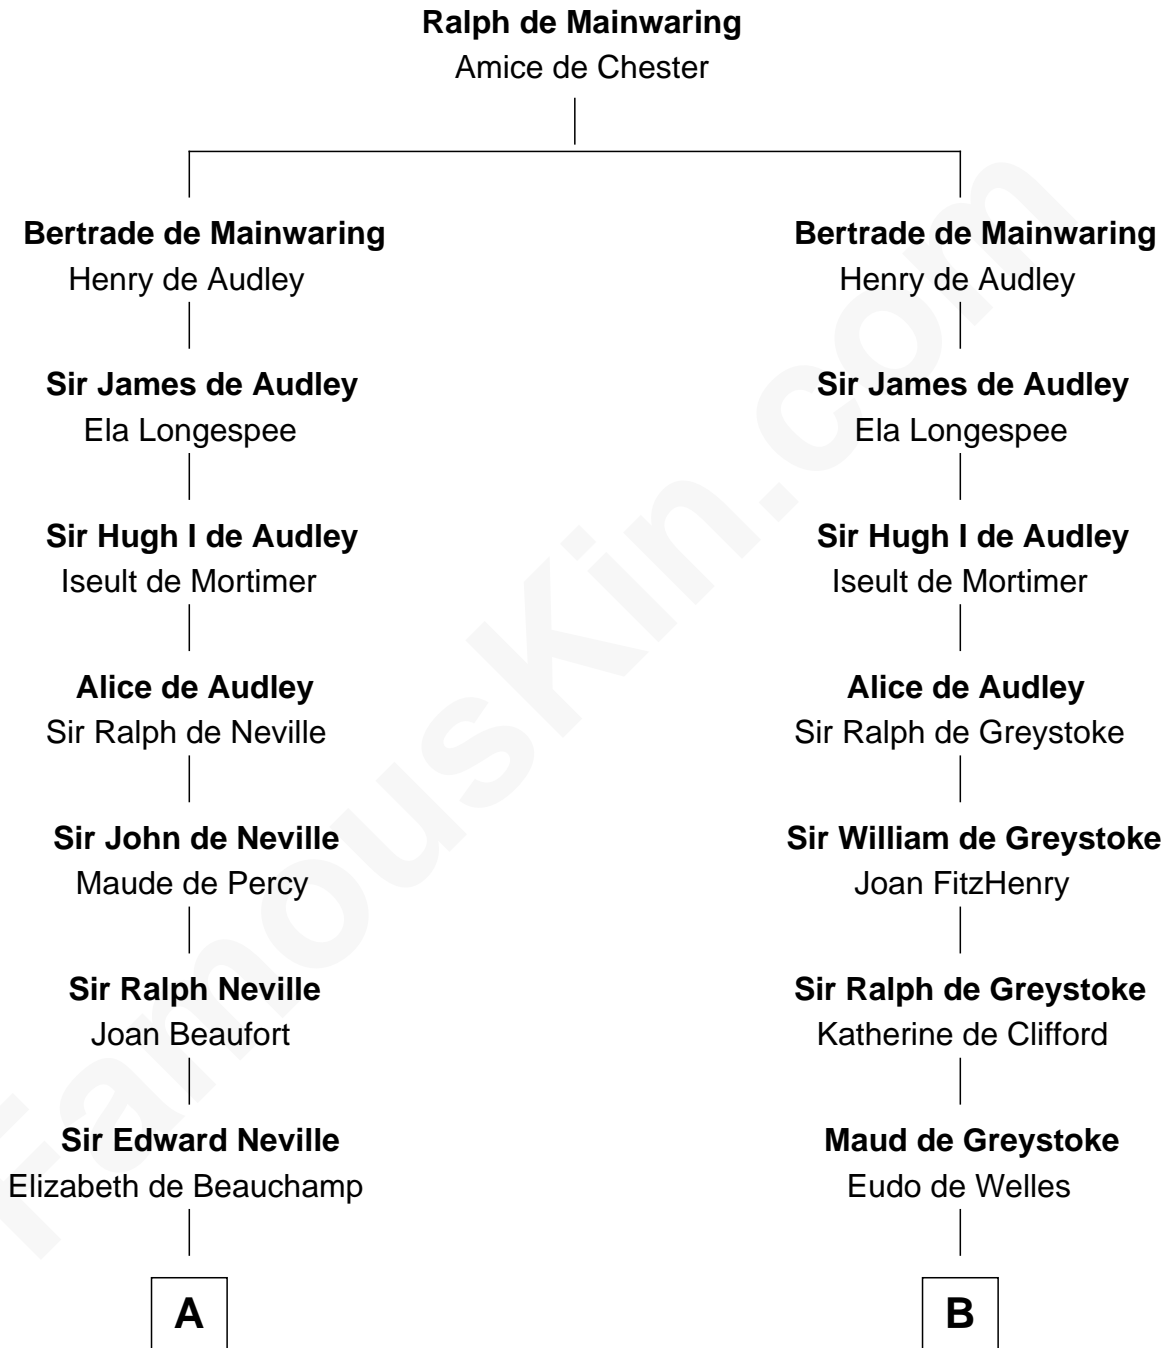

FamousKin.com
Relationship Chart of
Admiral Richard Byrd
Polar Explorer

17th cousin 4 times removed of
George Washington
1st U.S. President

C

—
Thomas Taylor Byrd

Mary Armistead

—
Richard Evelyn Byrd

Anne Harrison

—
Col. William Byrd
Jane Meriwether Rivers

—
Richard Evelyn Byrd

Eleanor Bolling Flood

—
Admiral Richard Byrd

Polar Explorer

FamousKin.com