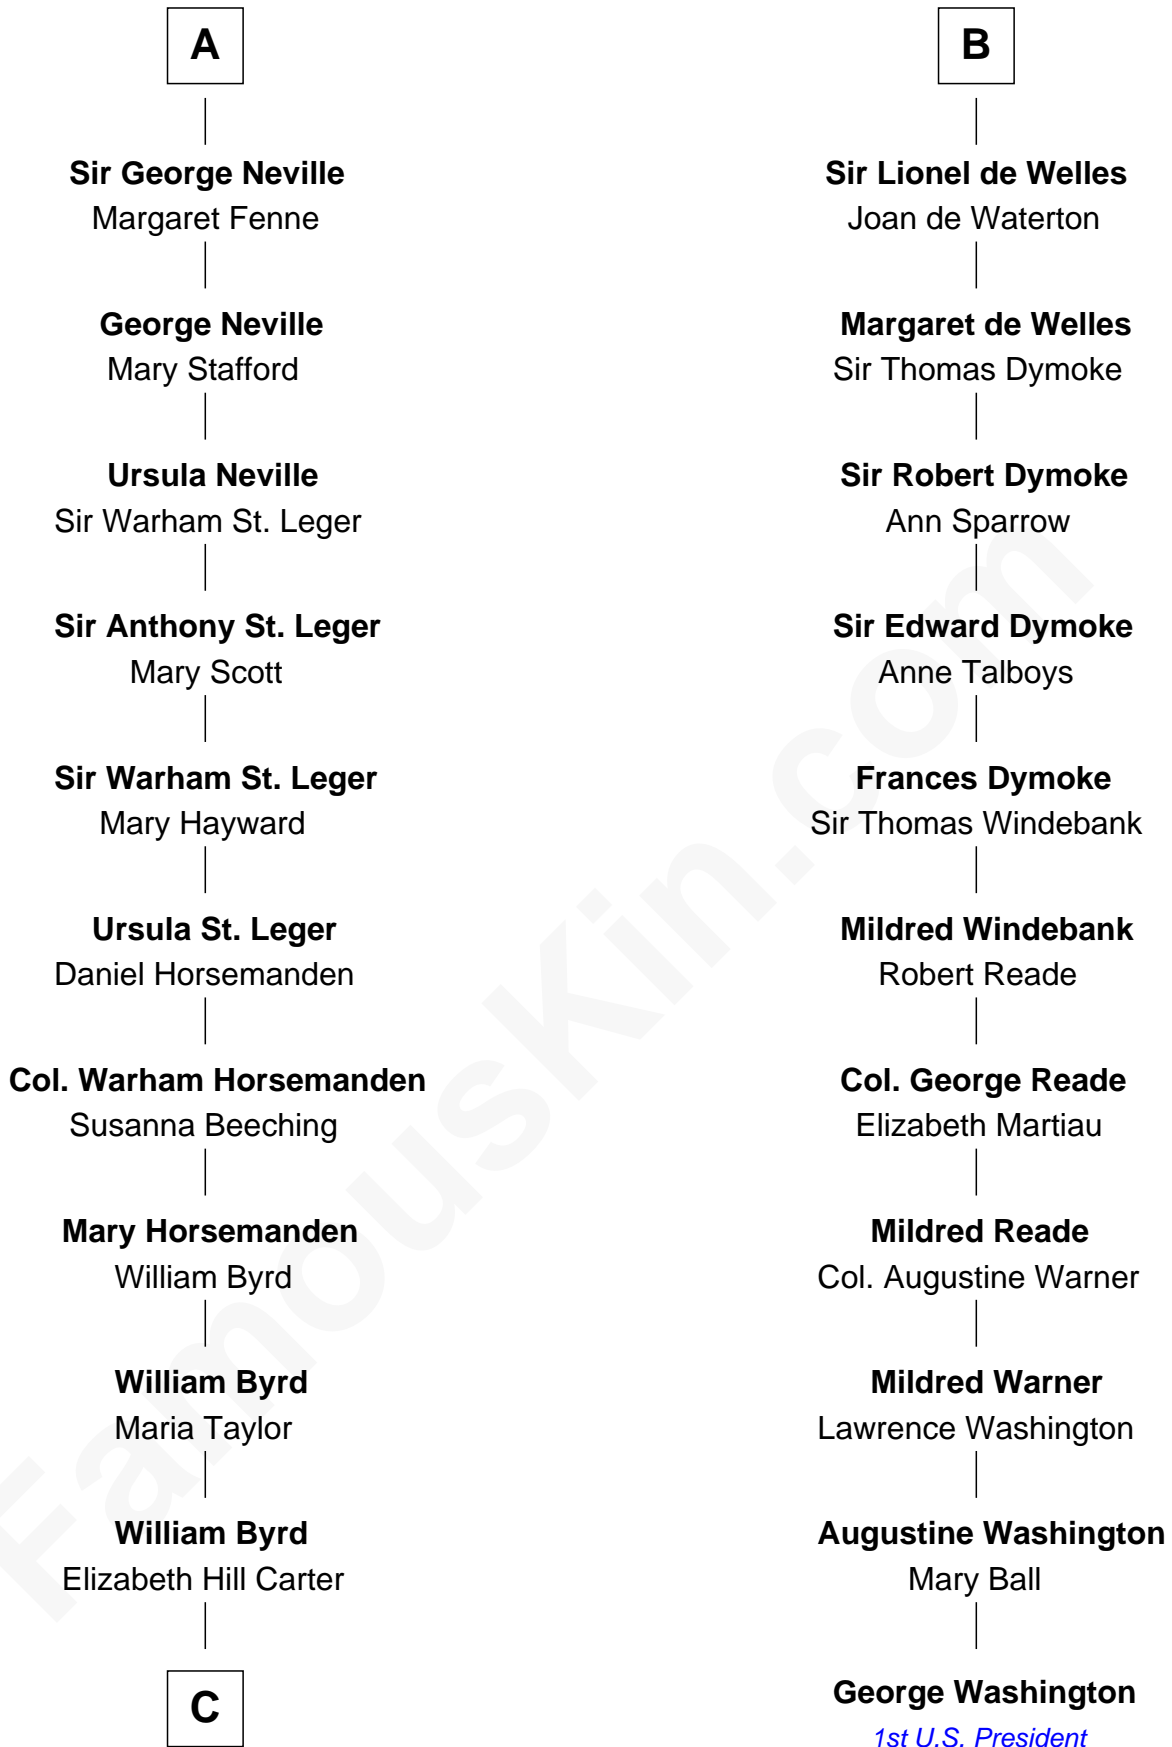

FamousKin.com
Relationship Chart of
Admiral Richard Byrd
Polar Explorer

17th cousin 4 times removed of
George Washington
1st U.S. President

C

—
Thomas Taylor Byrd

Mary Armistead

—
Richard Evelyn Byrd

Anne Harrison

—
Col. William Byrd
Jane Meriwether Rivers

—
Richard Evelyn Byrd

Eleanor Bolling Flood

—
Admiral Richard Byrd

Polar Explorer

FamousKin.com