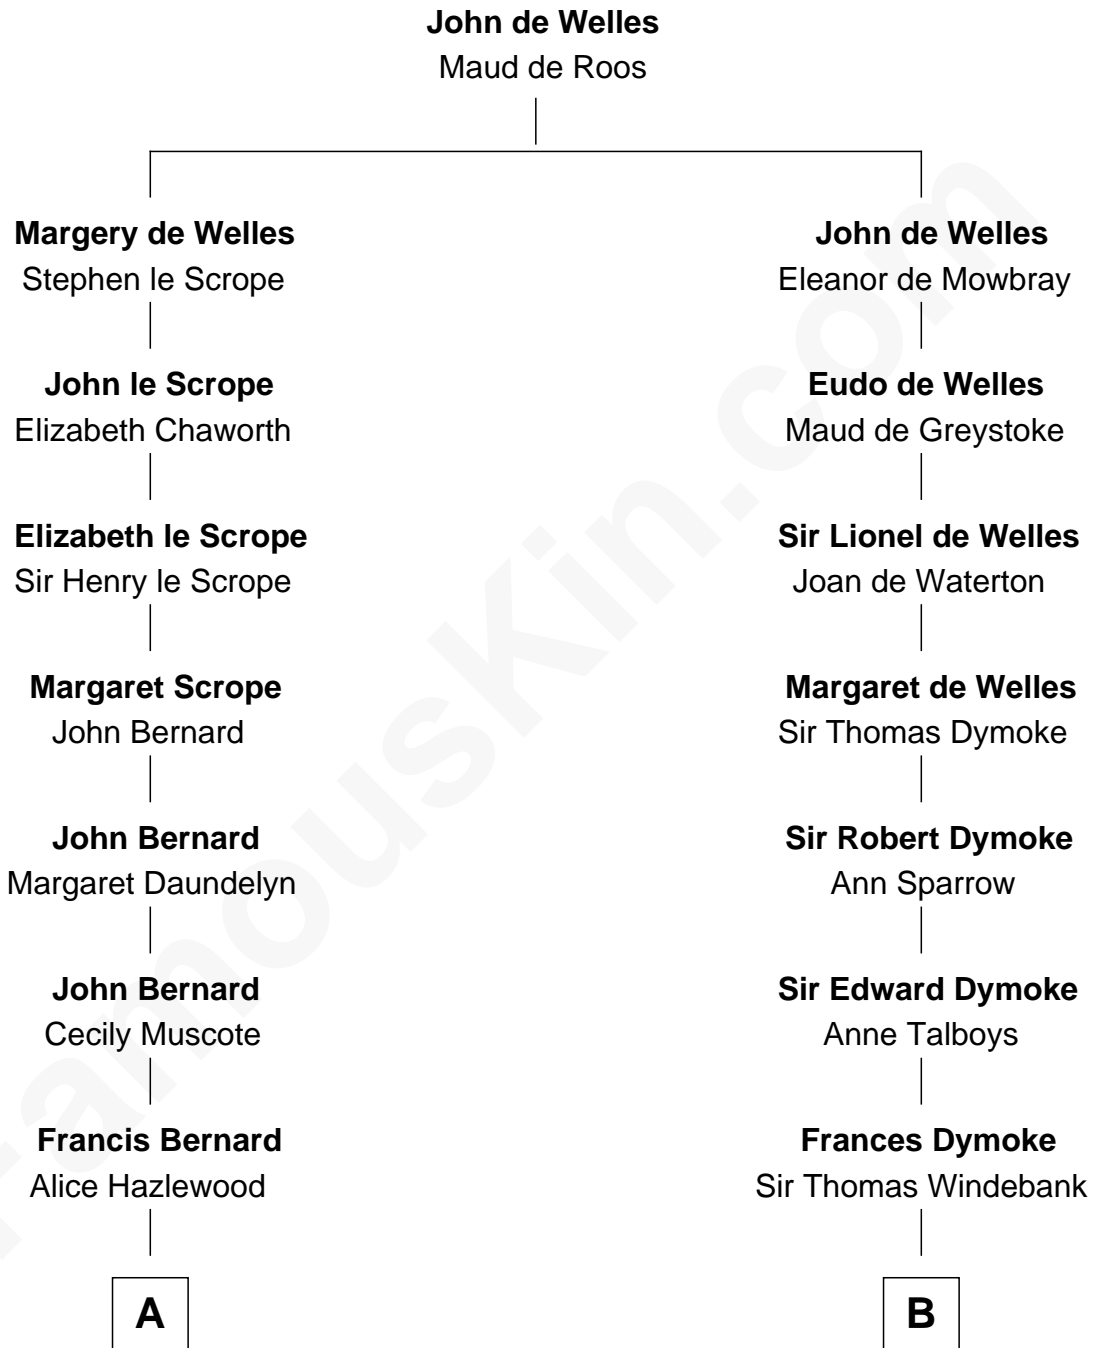

FamousKin.com
Relationship Chart of
Admiral Richard Byrd
Polar Explorer

12th cousin 4 times removed of
George Washington
1st U.S. President

A

Elizabeth Bernard

Thomas Harrison

Probable

Benjamin Harrison

Mary - - - - -

Benjamin Harrison

Hannah Churchill

Nathaniel Harrison

Mary Cary

Nathaniel Harrison

Mary Digges

Benjamin Harrison

Evelyn Taylor Byrd

Anne Harrison

Richard Evelyn Byrd

Col. William Byrd

Jane Meriwether Rivers

Richard Evelyn Byrd

Eleanor Bolling Flood

Admiral Richard Byrd

Polar Explorer