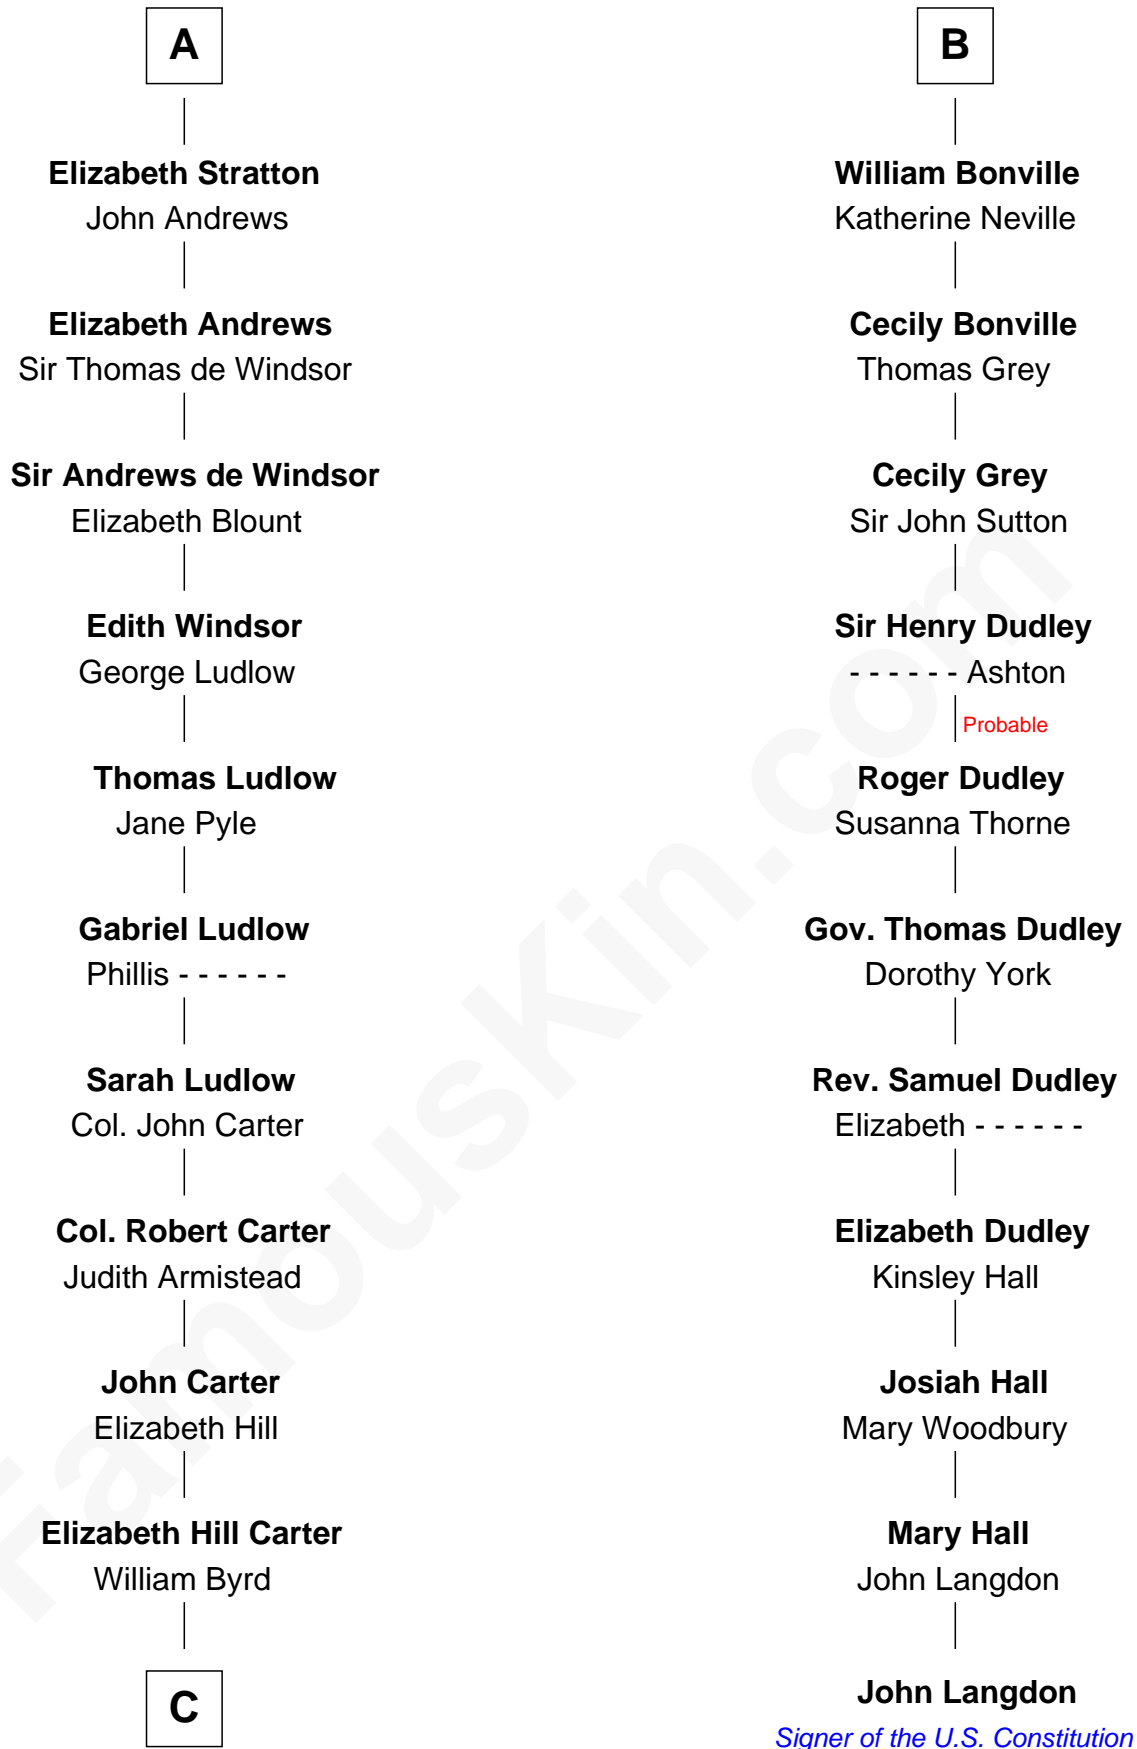

FamousKin.com
Relationship Chart of
Admiral Richard Byrd
Polar Explorer

17th cousin 4 times removed of
John Langdon
Signer of the U.S. Constitution

C

Thomas Taylor Byrd

Mary Armistead

Richard Evelyn Byrd

Anne Harrison

Col. William Byrd

Jane Meriwether Rivers

Richard Evelyn Byrd

Eleanor Bolling Flood

Admiral Richard Byrd

Polar Explorer

FamousKin.com