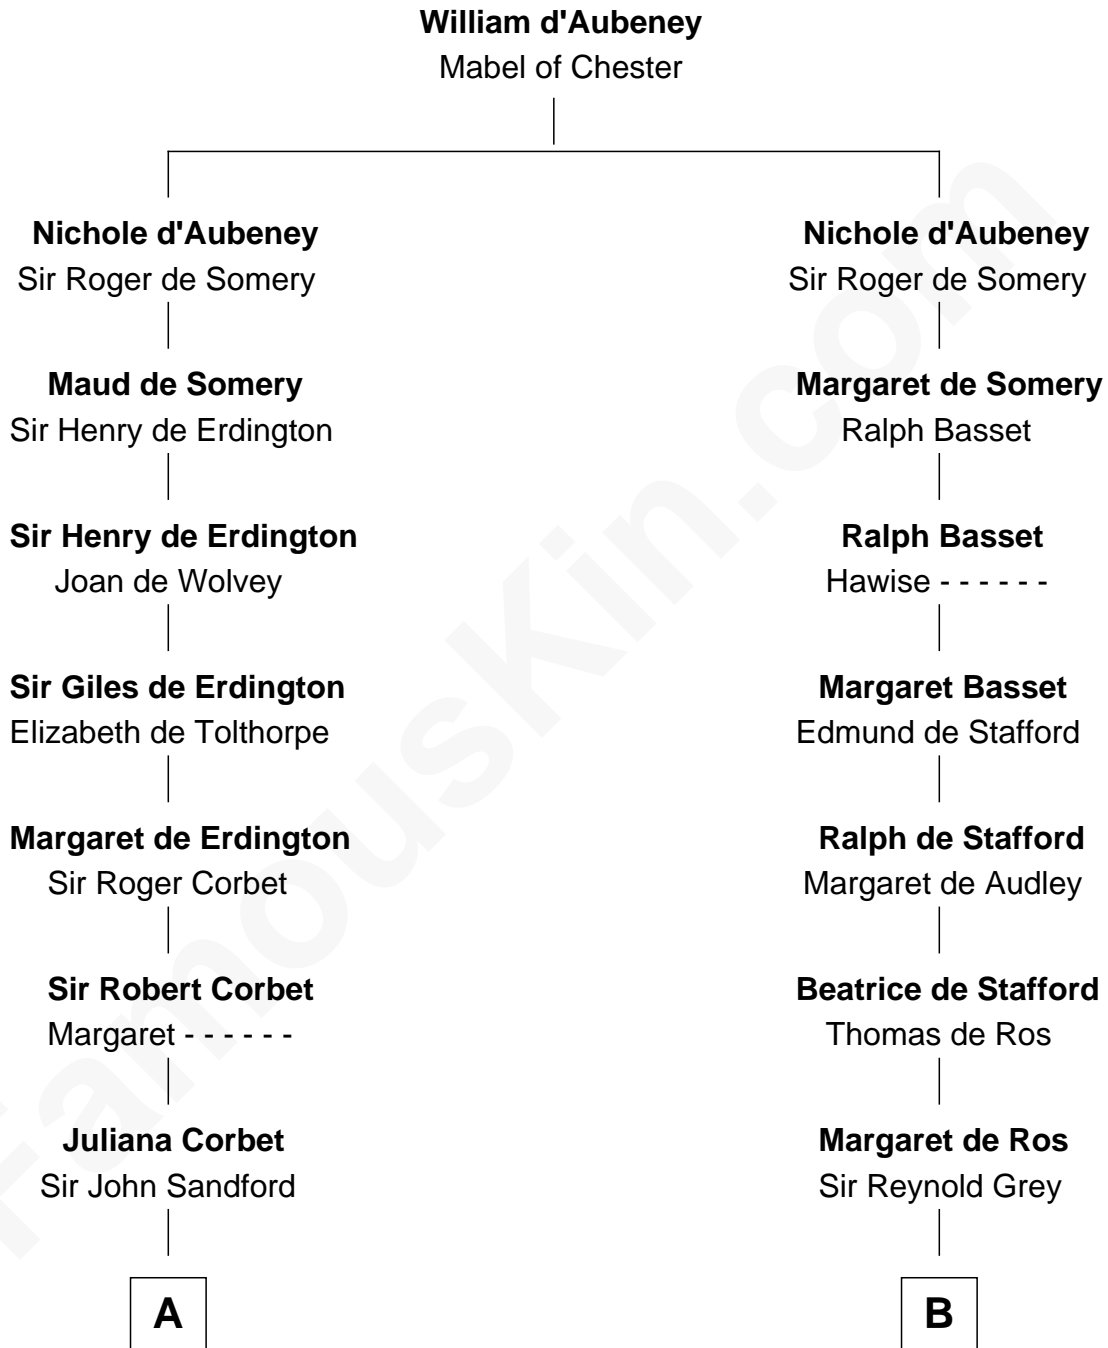

FamousKin.com
Relationship Chart of
Admiral Richard Byrd
Polar Explorer

19th cousin 2 times removed of
John Langdon
Signer of the U.S. Constitution

C

Evelyn Taylor Byrd

Benjamin Harrison

Anne Harrison

Richard Evelyn Byrd

Col. William Byrd

Jane Meriwether Rivers

Richard Evelyn Byrd

Eleanor Bolling Flood

Admiral Richard Byrd

Polar Explorer

D

Josiah Hall