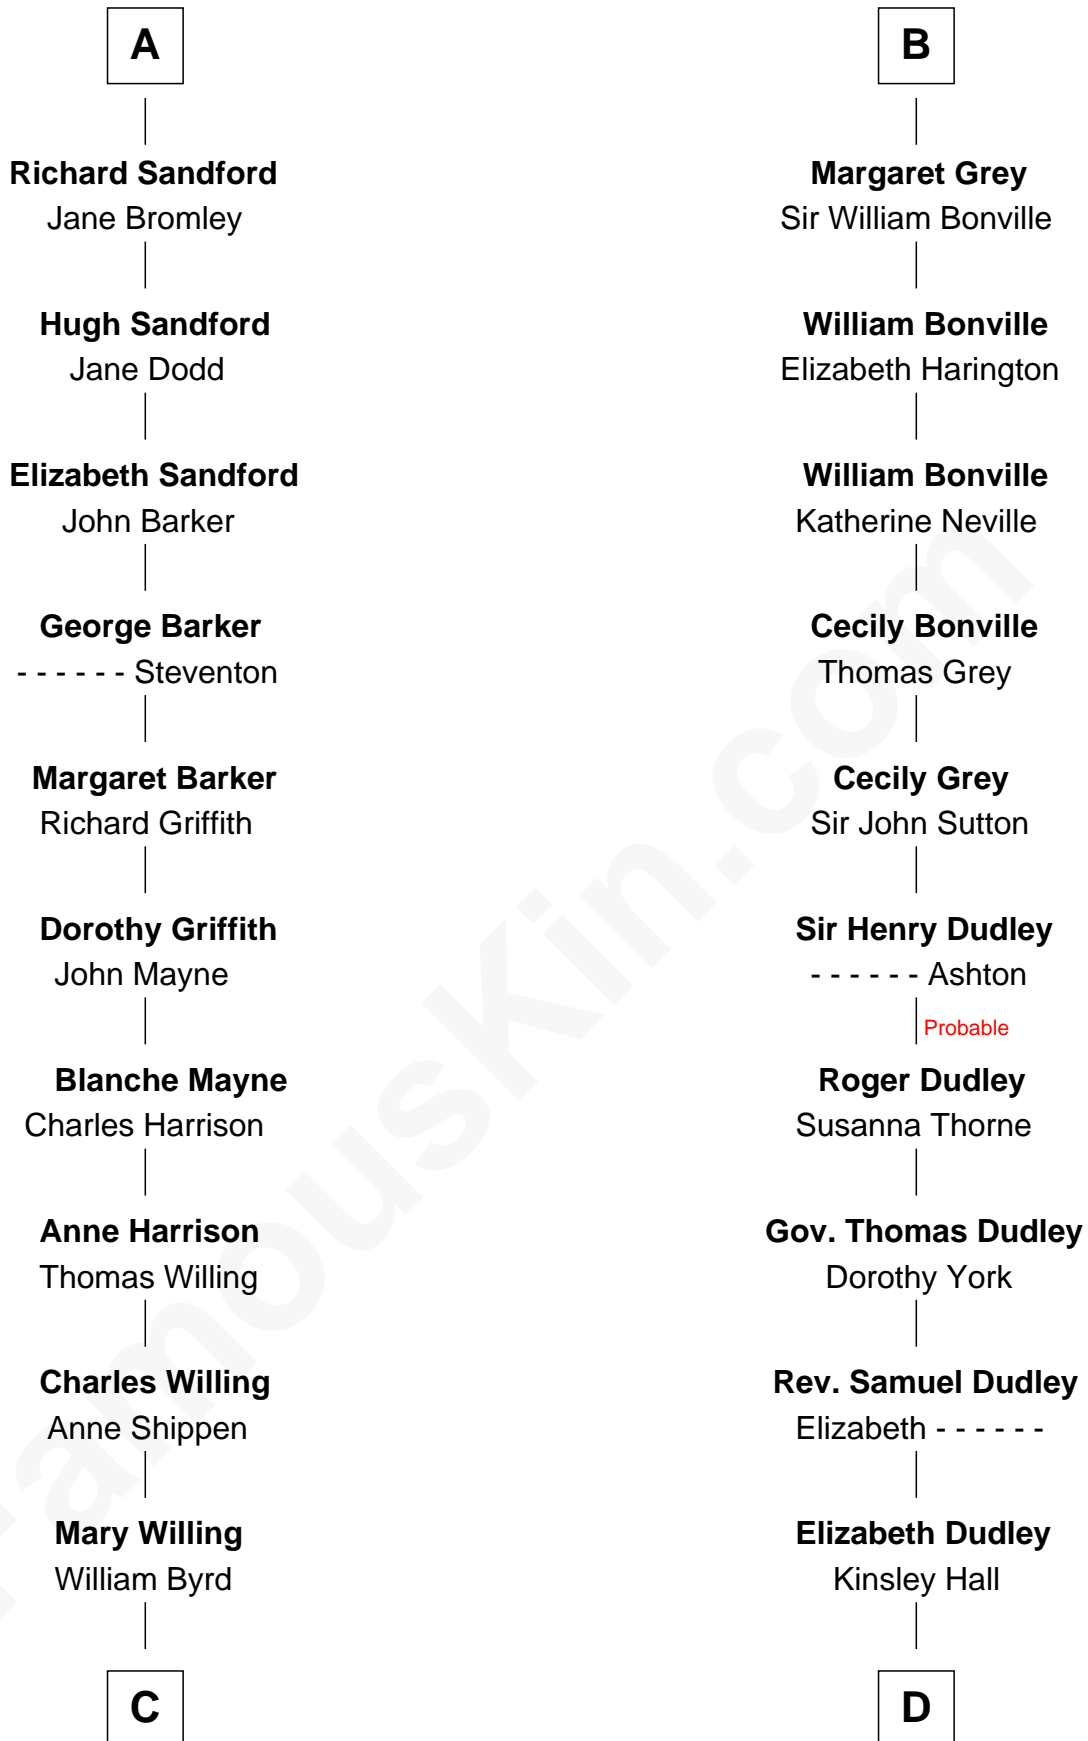

FamousKin.com
Relationship Chart of
Admiral Richard Byrd
Polar Explorer

19th cousin 2 times removed of
John Langdon
Signer of the U.S. Constitution

C

Evelyn Taylor Byrd

Benjamin Harrison

Anne Harrison

Richard Evelyn Byrd

Col. William Byrd

Jane Meriwether Rivers

Richard Evelyn Byrd

Eleanor Bolling Flood

Admiral Richard Byrd

Polar Explorer

D

Josiah Hall

Mary Woodbury

Mary Hall

John Langdon

John Langdon

Signer of the U.S. Constitution