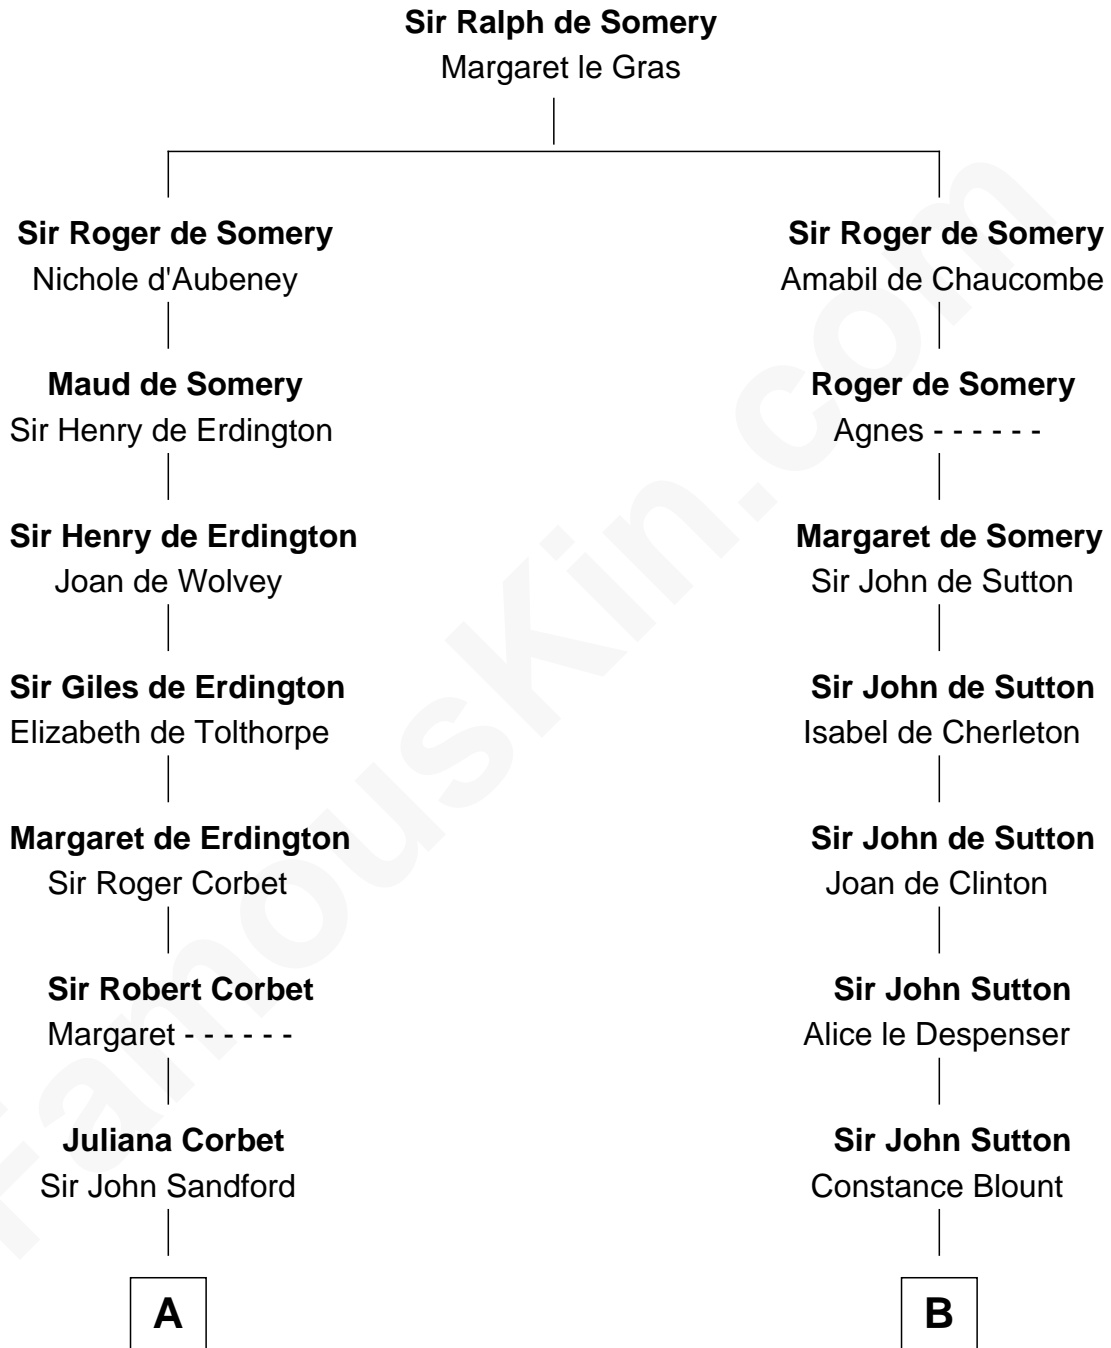

FamousKin.com
Relationship Chart of
Admiral Richard Byrd
Polar Explorer

18th cousin 3 times removed of
John Langdon
Signer of the U.S. Constitution

C

Evelyn Taylor Byrd

Benjamin Harrison

Anne Harrison

Richard Evelyn Byrd

Col. William Byrd

Jane Meriwether Rivers

Richard Evelyn Byrd

Eleanor Bolling Flood

Admiral Richard Byrd

Polar Explorer

D

Mary Hall