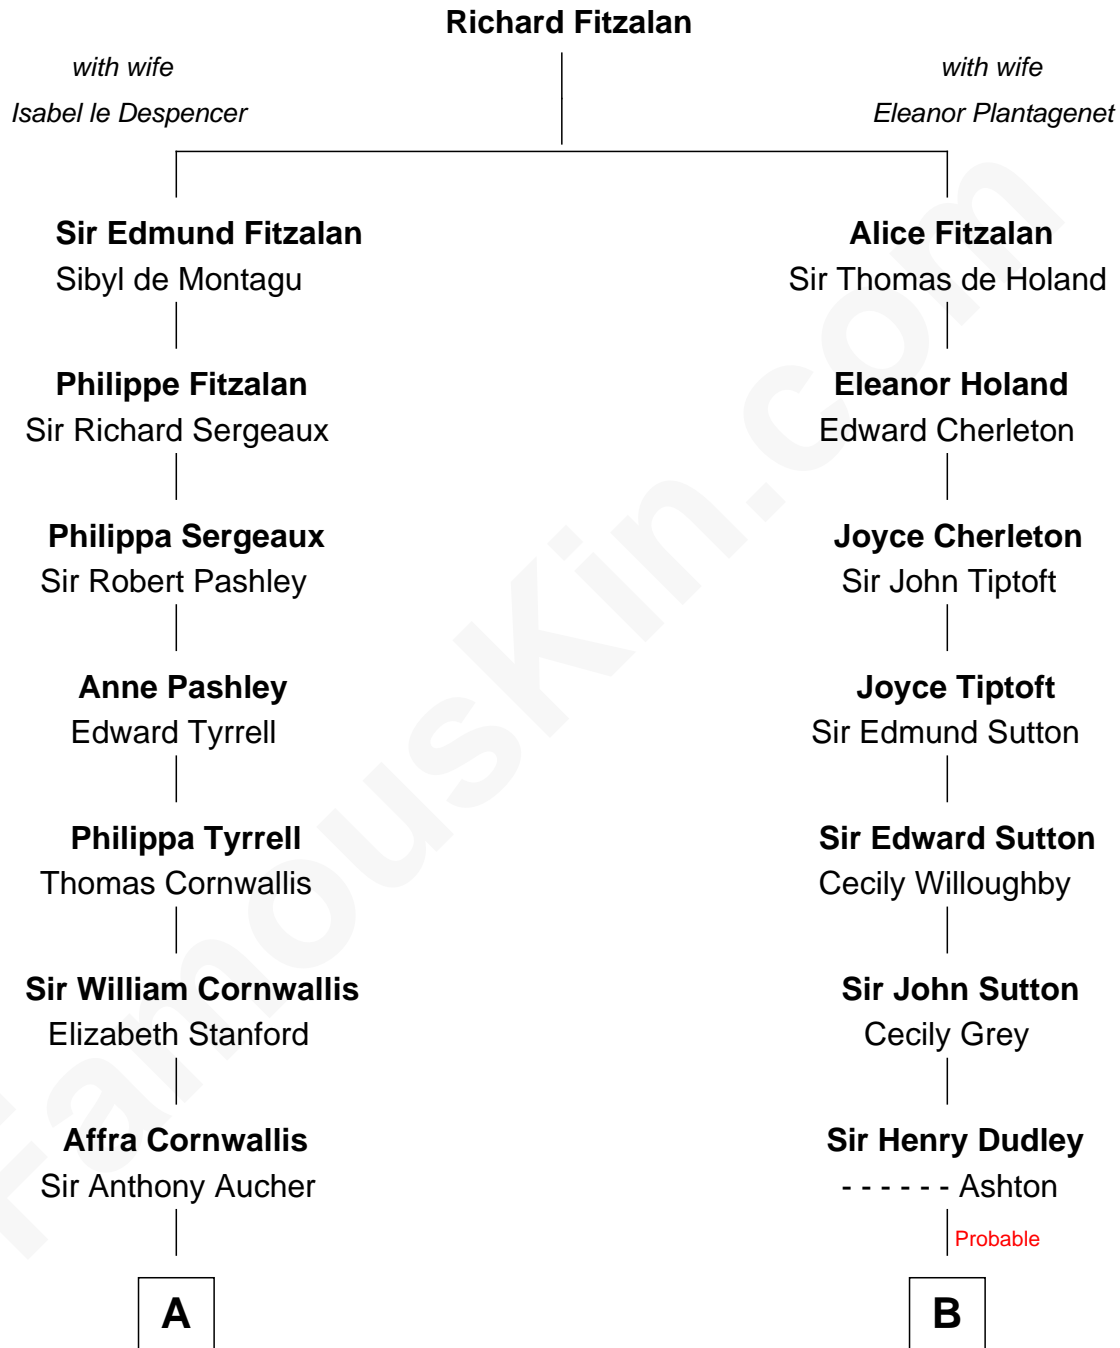

**FamousKin.com**  
**Relationship Chart of**  
**Admiral Richard Byrd**  
*Polar Explorer*

13th cousin 8 times removed of  
**John Langdon**  
*Signer of the U.S. Constitution*

**C**

**Eliza Bolling West**  
Dr. Joel Walker Flood

**Col. Henry De La Warr Flood**  
Mary Elizabeth Trent

**Joel Walker Flood**  
Ella Faulkner

**Eleanor Bolling Flood**  
Richard Evelyn Byrd

**Admiral Richard Byrd**  
*Polar Explorer*

FamousKin.com