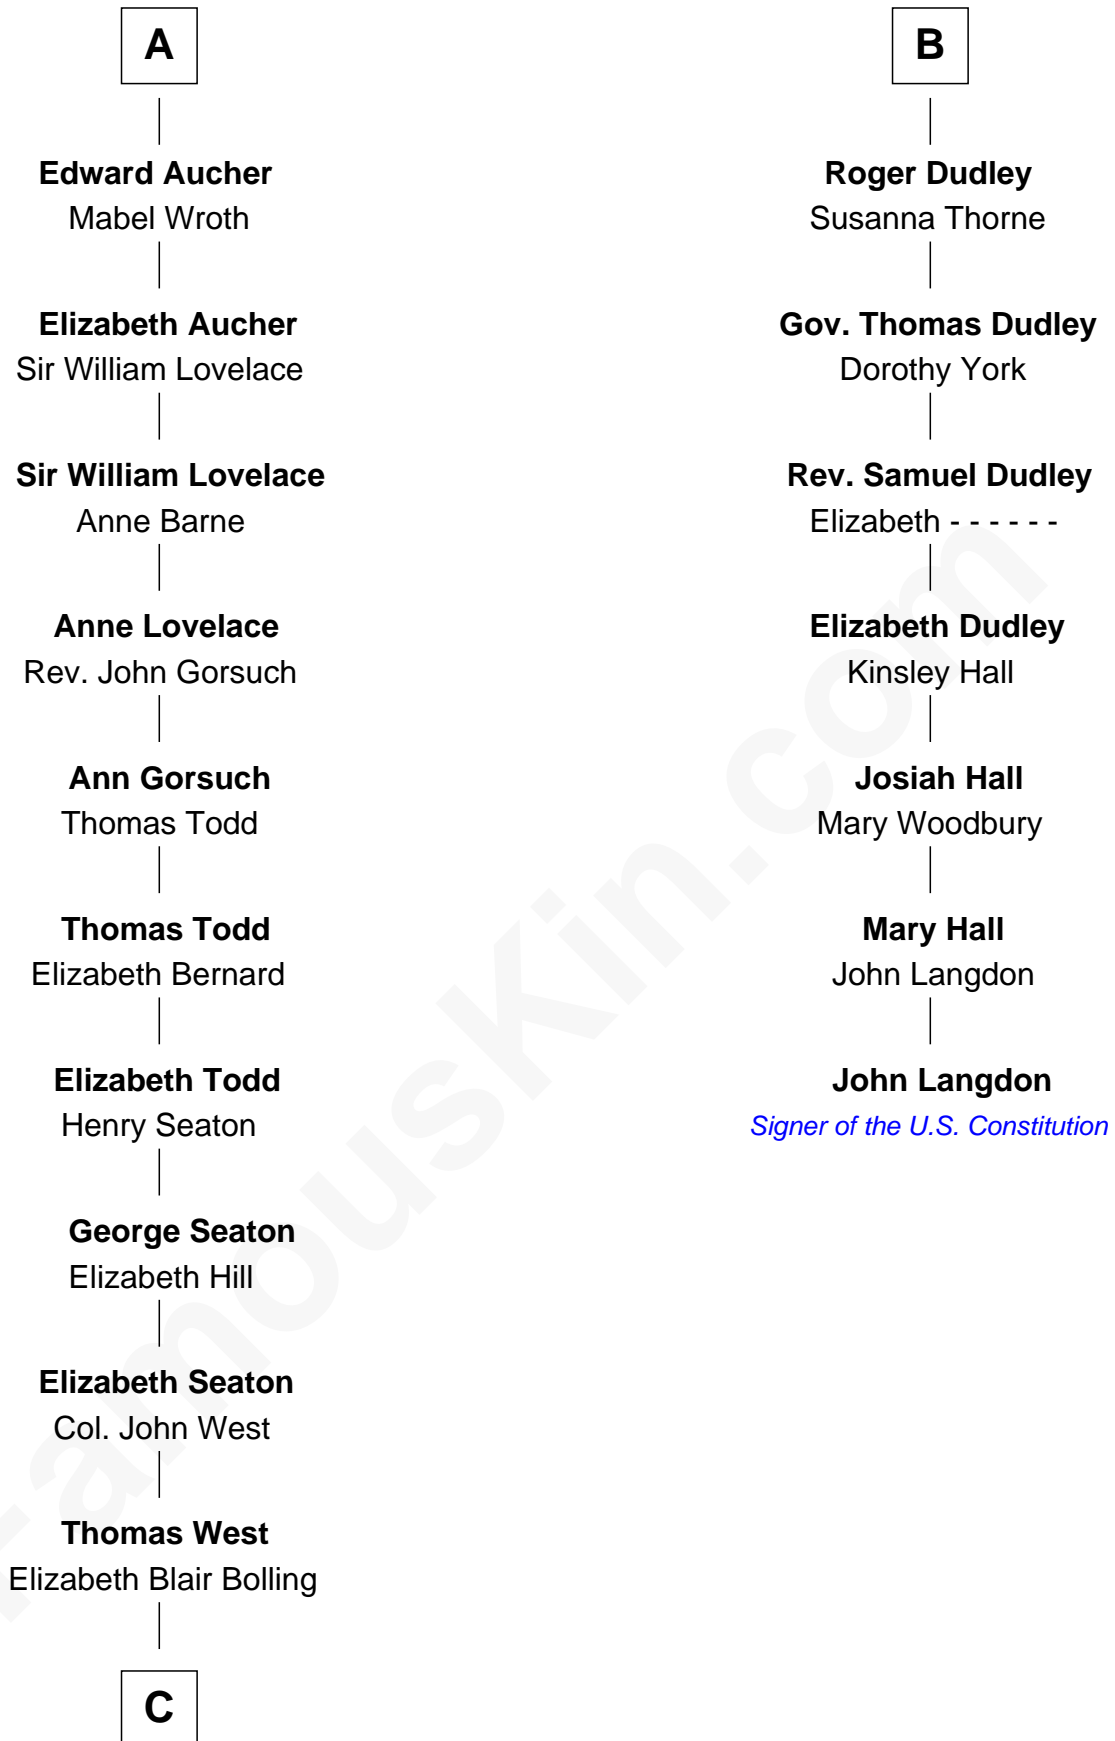

**FamousKin.com**  
**Relationship Chart of**  
**Admiral Richard Byrd**  
*Polar Explorer*

13th cousin 8 times removed of  
**John Langdon**  
*Signer of the U.S. Constitution*

**C**

**Eliza Bolling West**  
Dr. Joel Walker Flood

**Col. Henry De La Warr Flood**  
Mary Elizabeth Trent

**Joel Walker Flood**  
Ella Faulkner

**Eleanor Bolling Flood**  
Richard Evelyn Byrd

**Admiral Richard Byrd**  
*Polar Explorer*

FamousKin.com