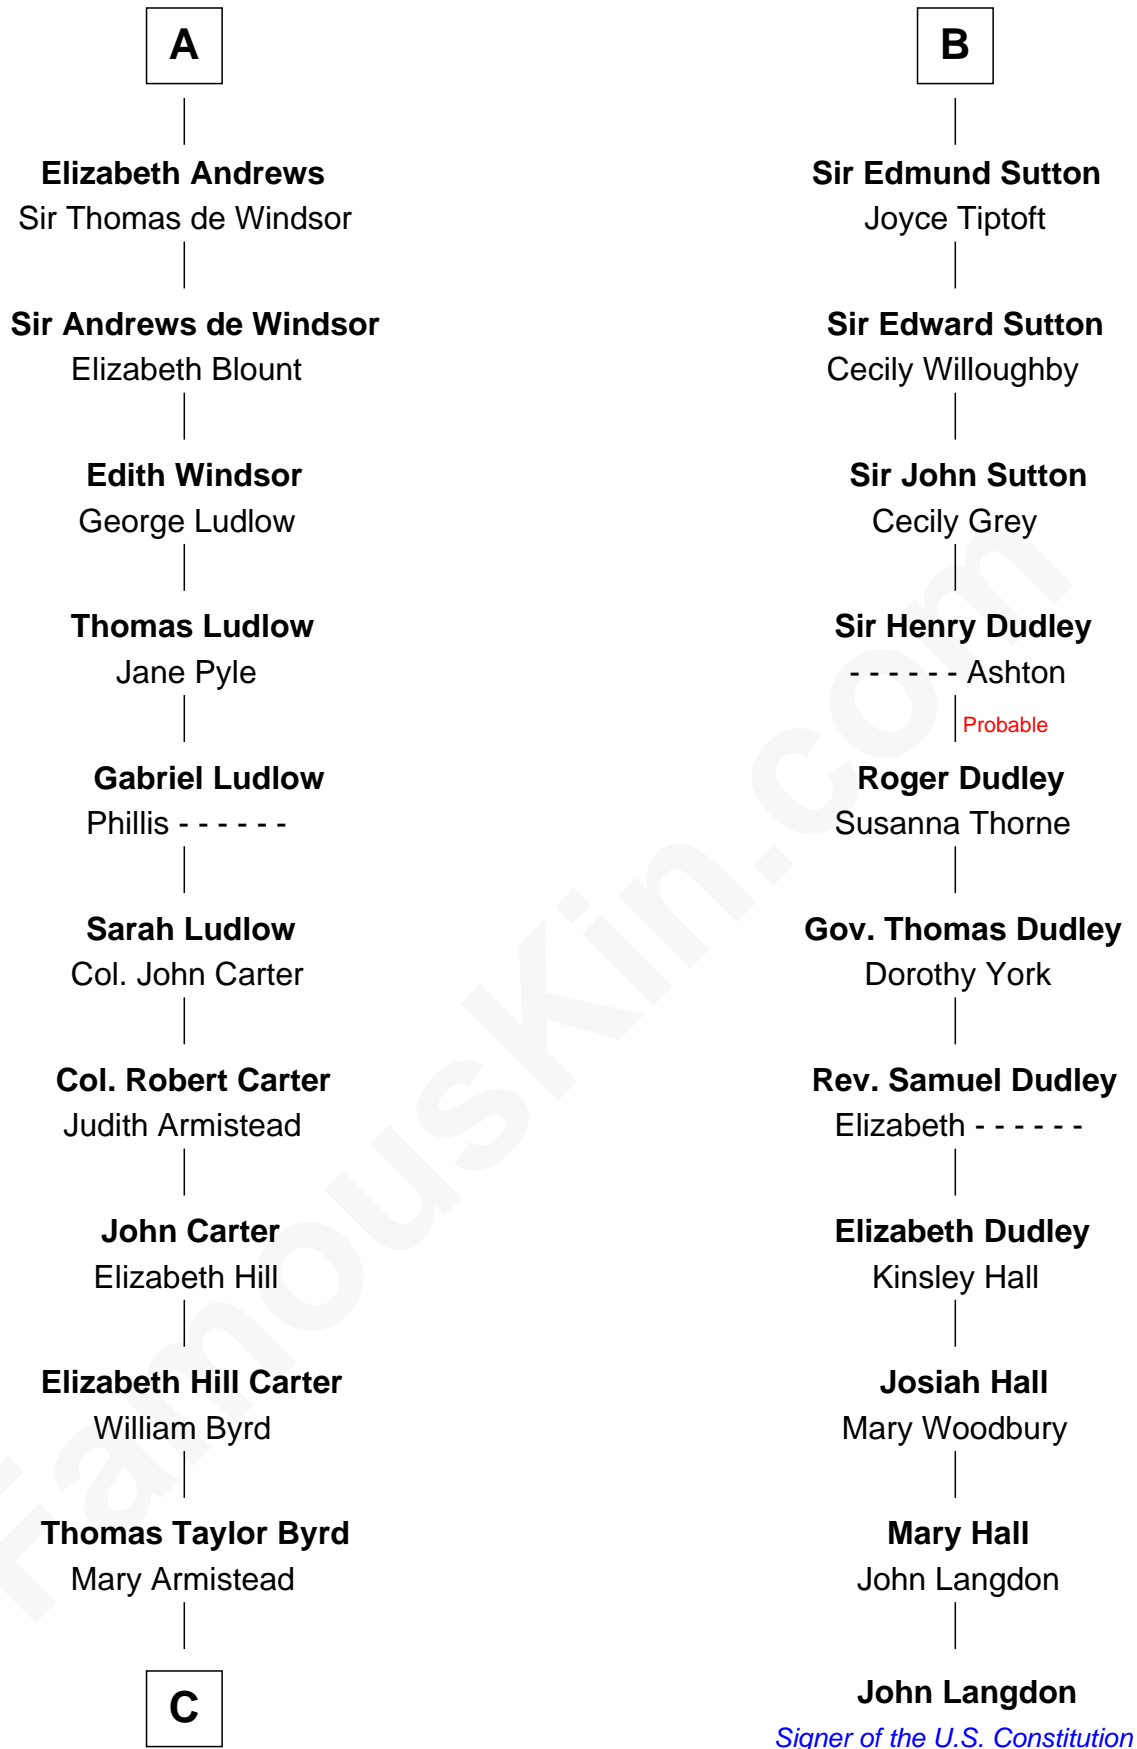

**FamousKin.com**  
**Relationship Chart of**  
**Admiral Richard Byrd**  
*Polar Explorer*

17th cousin 3 times removed of  
**John Langdon**  
*Signer of the U.S. Constitution*

**C**

Richard Evelyn Byrd

Anne Harrison

Col. William Byrd  
Jane Meriwether Rivers

Richard Evelyn Byrd  
Eleanor Bolling Flood

Admiral Richard Byrd

*Polar Explorer*

FamousKin.com