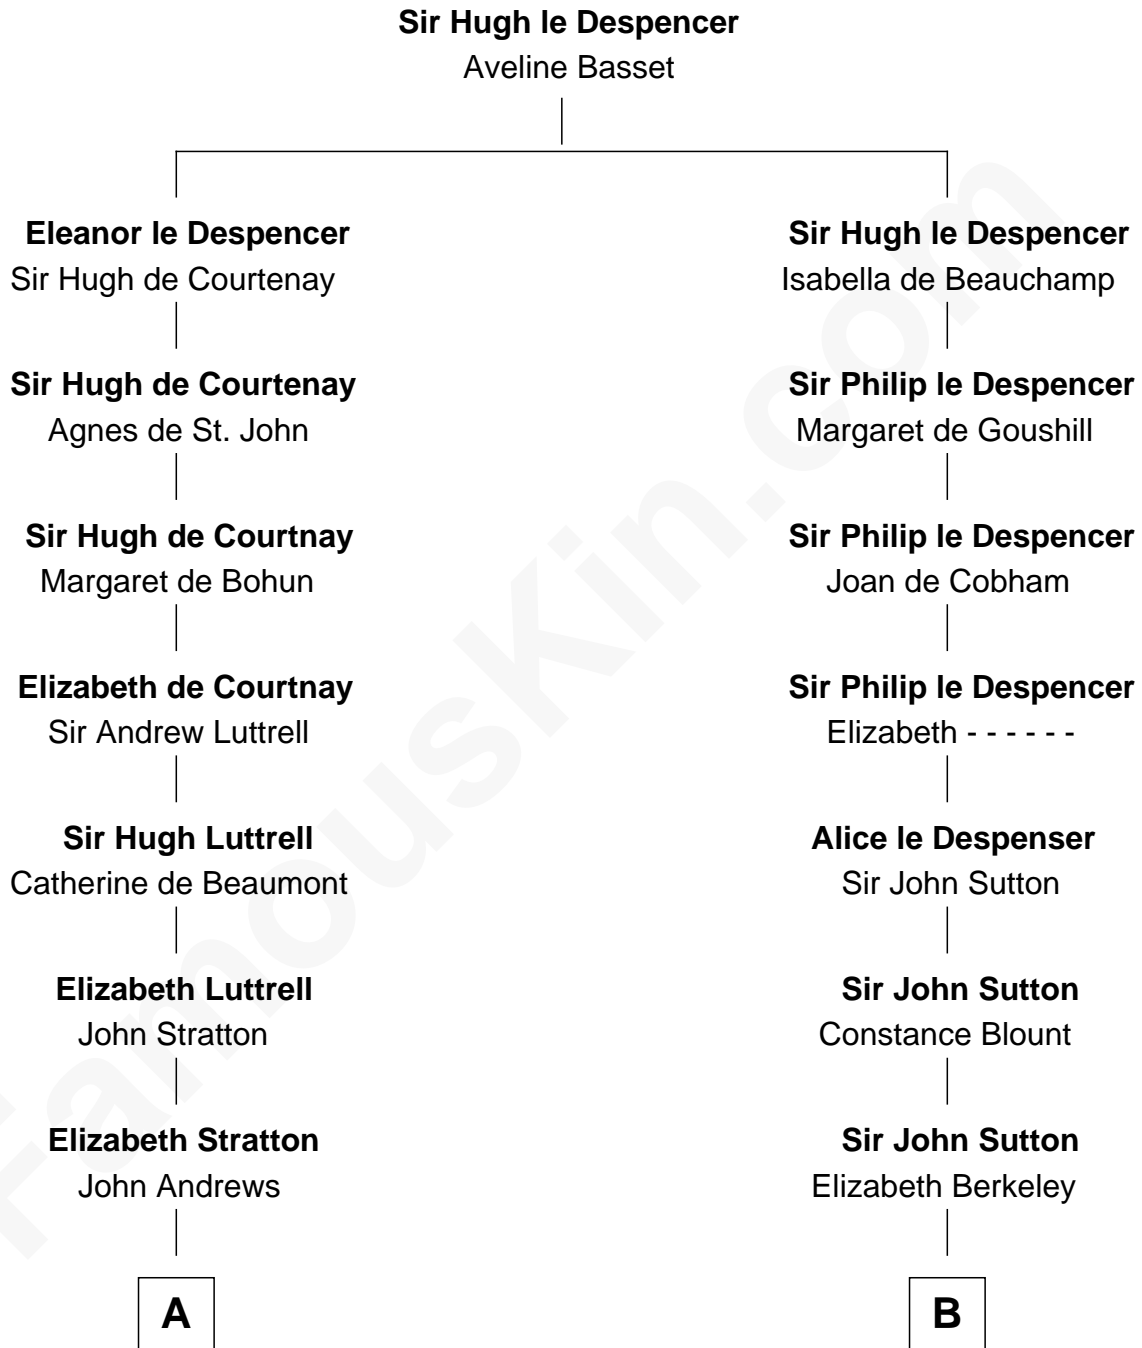

**FamousKin.com**  
**Relationship Chart of**  
**Admiral Richard Byrd**  
*Polar Explorer*

17th cousin 3 times removed of  
**John Langdon**  
*Signer of the U.S. Constitution*

**C**

Richard Evelyn Byrd

Anne Harrison

Col. William Byrd  
Jane Meriwether Rivers

Richard Evelyn Byrd  
Eleanor Bolling Flood

Admiral Richard Byrd

*Polar Explorer*

FamousKin.com