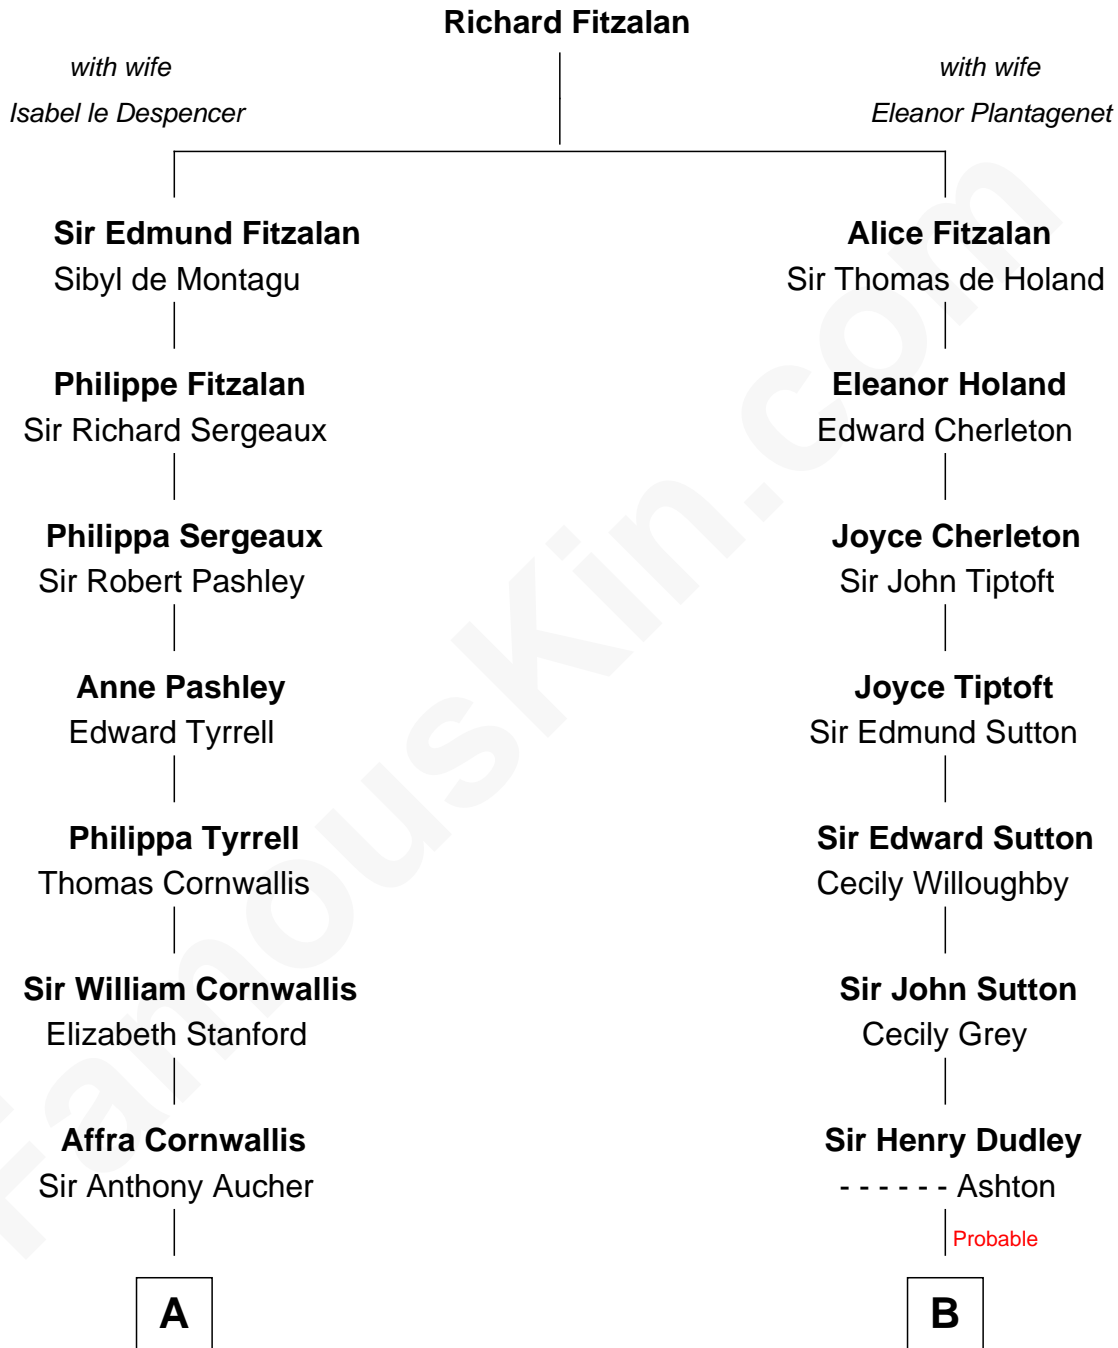

**FamousKin.com**  
**Relationship Chart of**  
**Admiral Richard Byrd**  
*Polar Explorer*

17th cousin 4 times removed of  
**Louis Auchincloss**  
*Author*

**C**

**Eliza Bolling West**  
Dr. Joel Walker Flood

**Col. Henry De La Warr Flood**  
Mary Elizabeth Trent

**Joel Walker Flood**  
Ella Faulkner

**Eleanor Bolling Flood**  
Richard Evelyn Byrd

**Admiral Richard Byrd**  
*Polar Explorer*

FamousKin.com