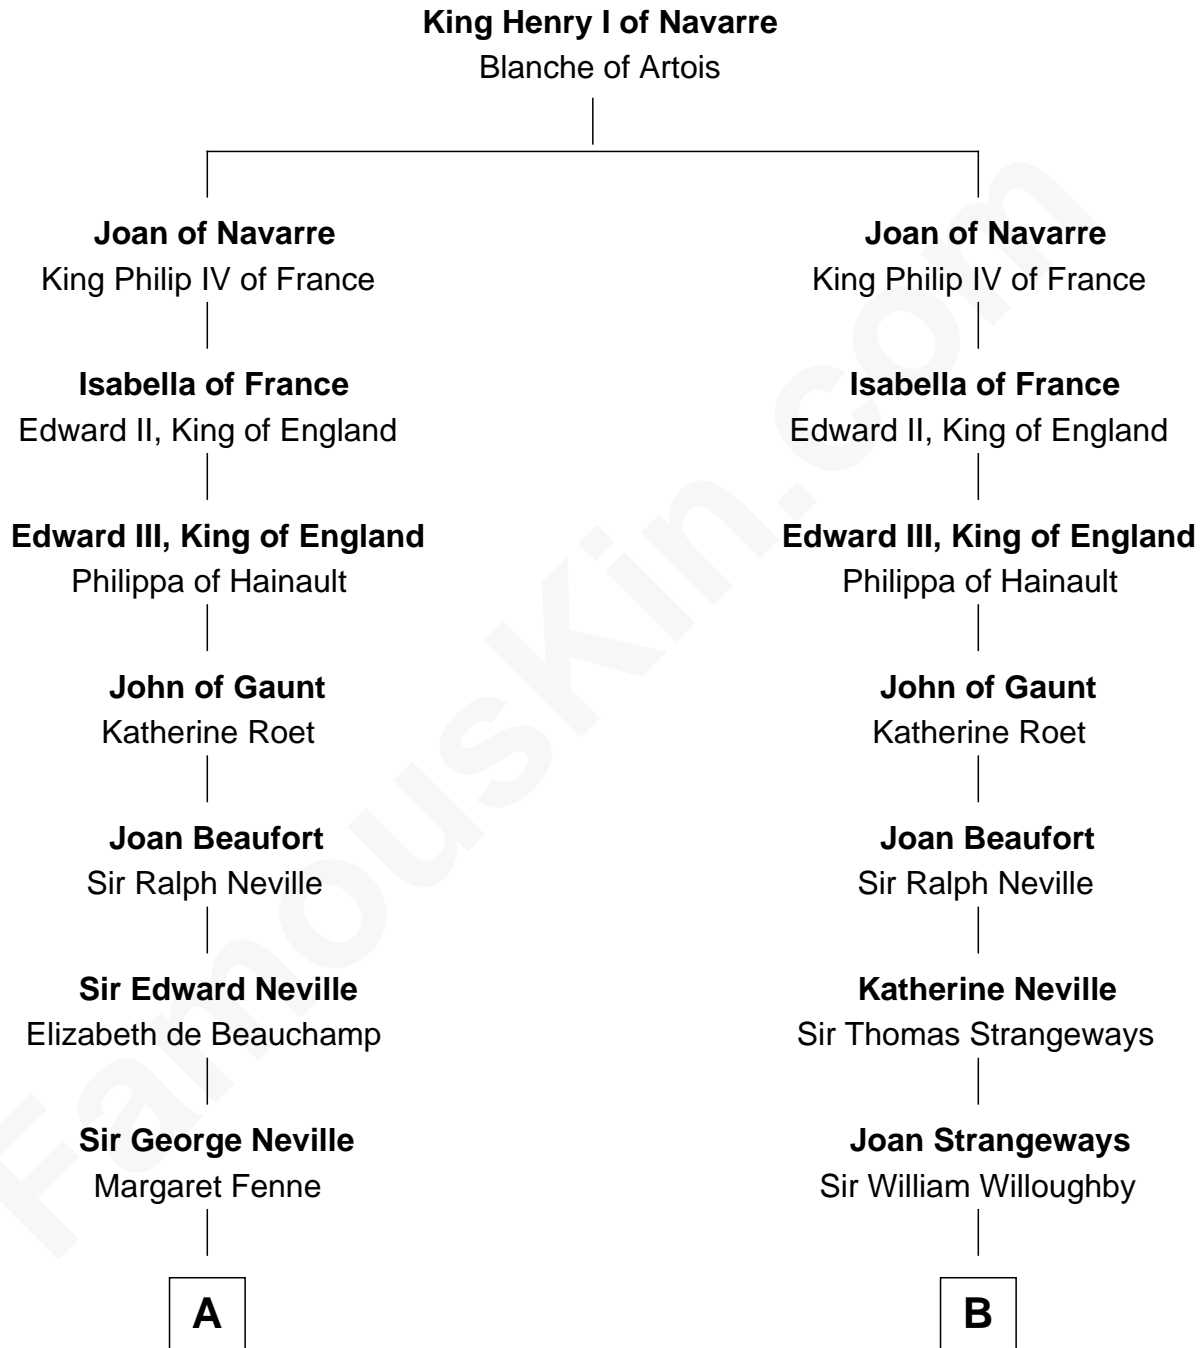

FamousKin.com Relationship Chart of

Admiral Richard Byrd

Polar Explorer

20th cousin of

Louis Auchincloss

Author

C

Richard Evelyn Byrd

Anne Harrison

Col. William Byrd
Jane Meriwether Rivers

Richard Evelyn Byrd
Eleanor Bolling Flood

Admiral Richard Byrd
Polar Explorer

D

Elizabeth Buck

John Auchincloss

John Winthrop Auchincloss
Joanna Hone Russell