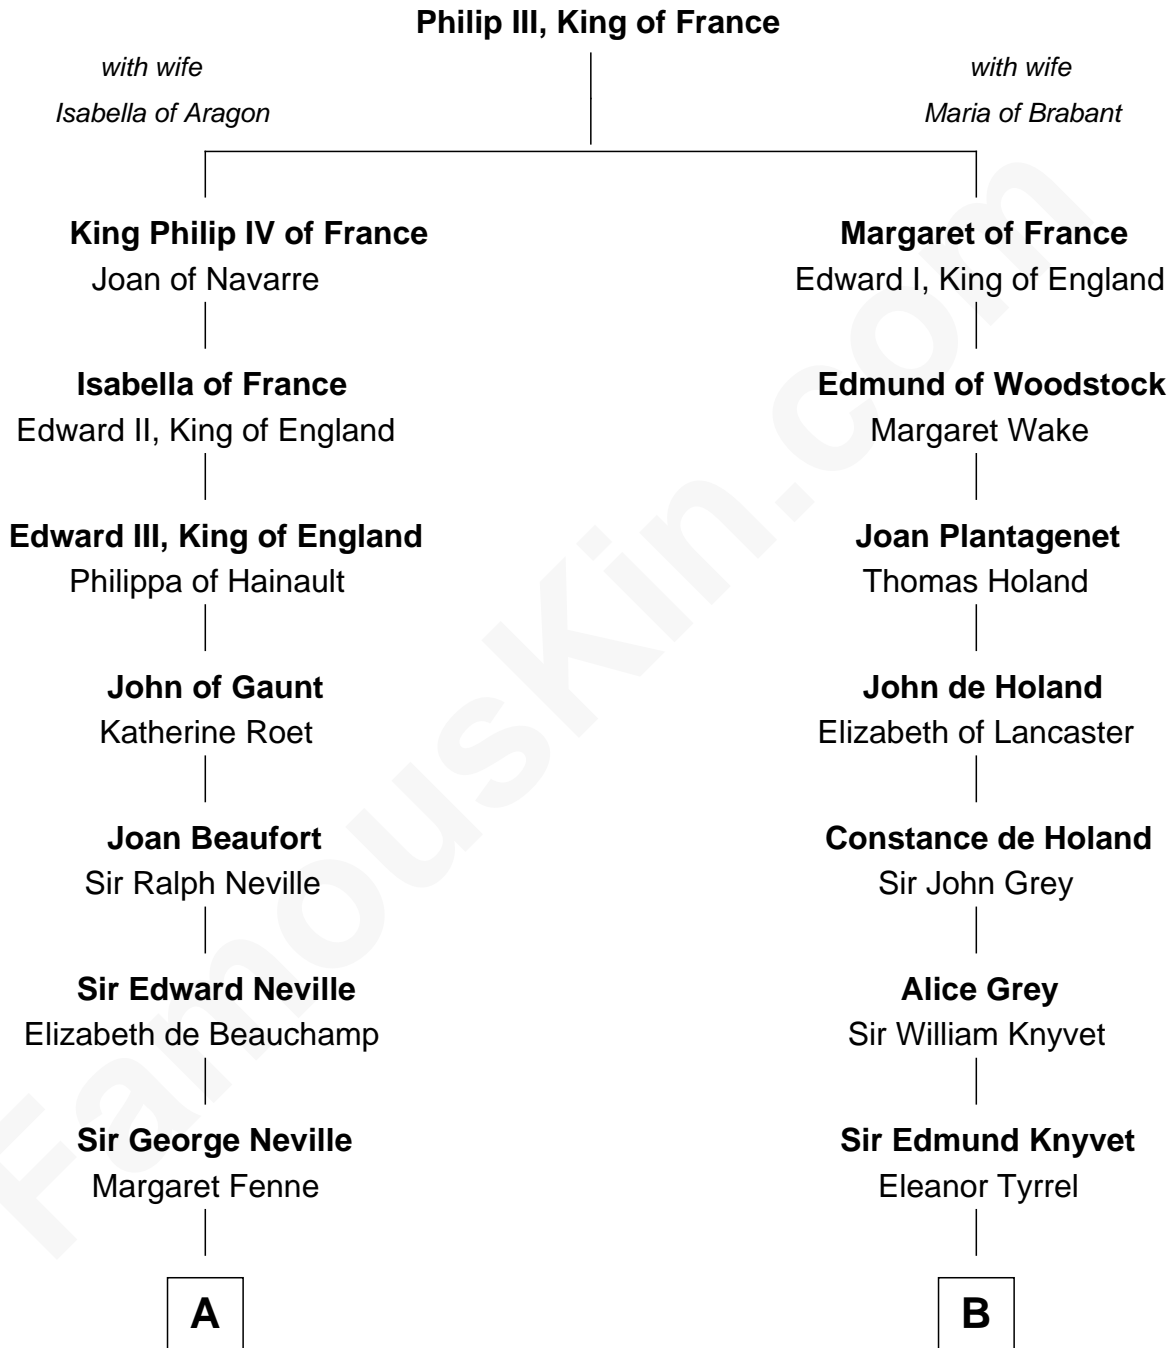

# FamousKin.com Relationship Chart of

**Admiral Richard Byrd**

*Polar Explorer*

20th cousin of

**Louis Auchincloss**

*Author*

**C**

**Richard Evelyn Byrd**  
Anne Harrison

**Col. William Byrd**  
Jane Meriwether Rivers

**Richard Evelyn Byrd**  
Eleanor Bolling Flood

**Admiral Richard Byrd**  
*Polar Explorer*

**D**

**Elizabeth Buck**  
John Auchincloss

**John Winthrop Auchincloss**  
Joanna Hone Russell