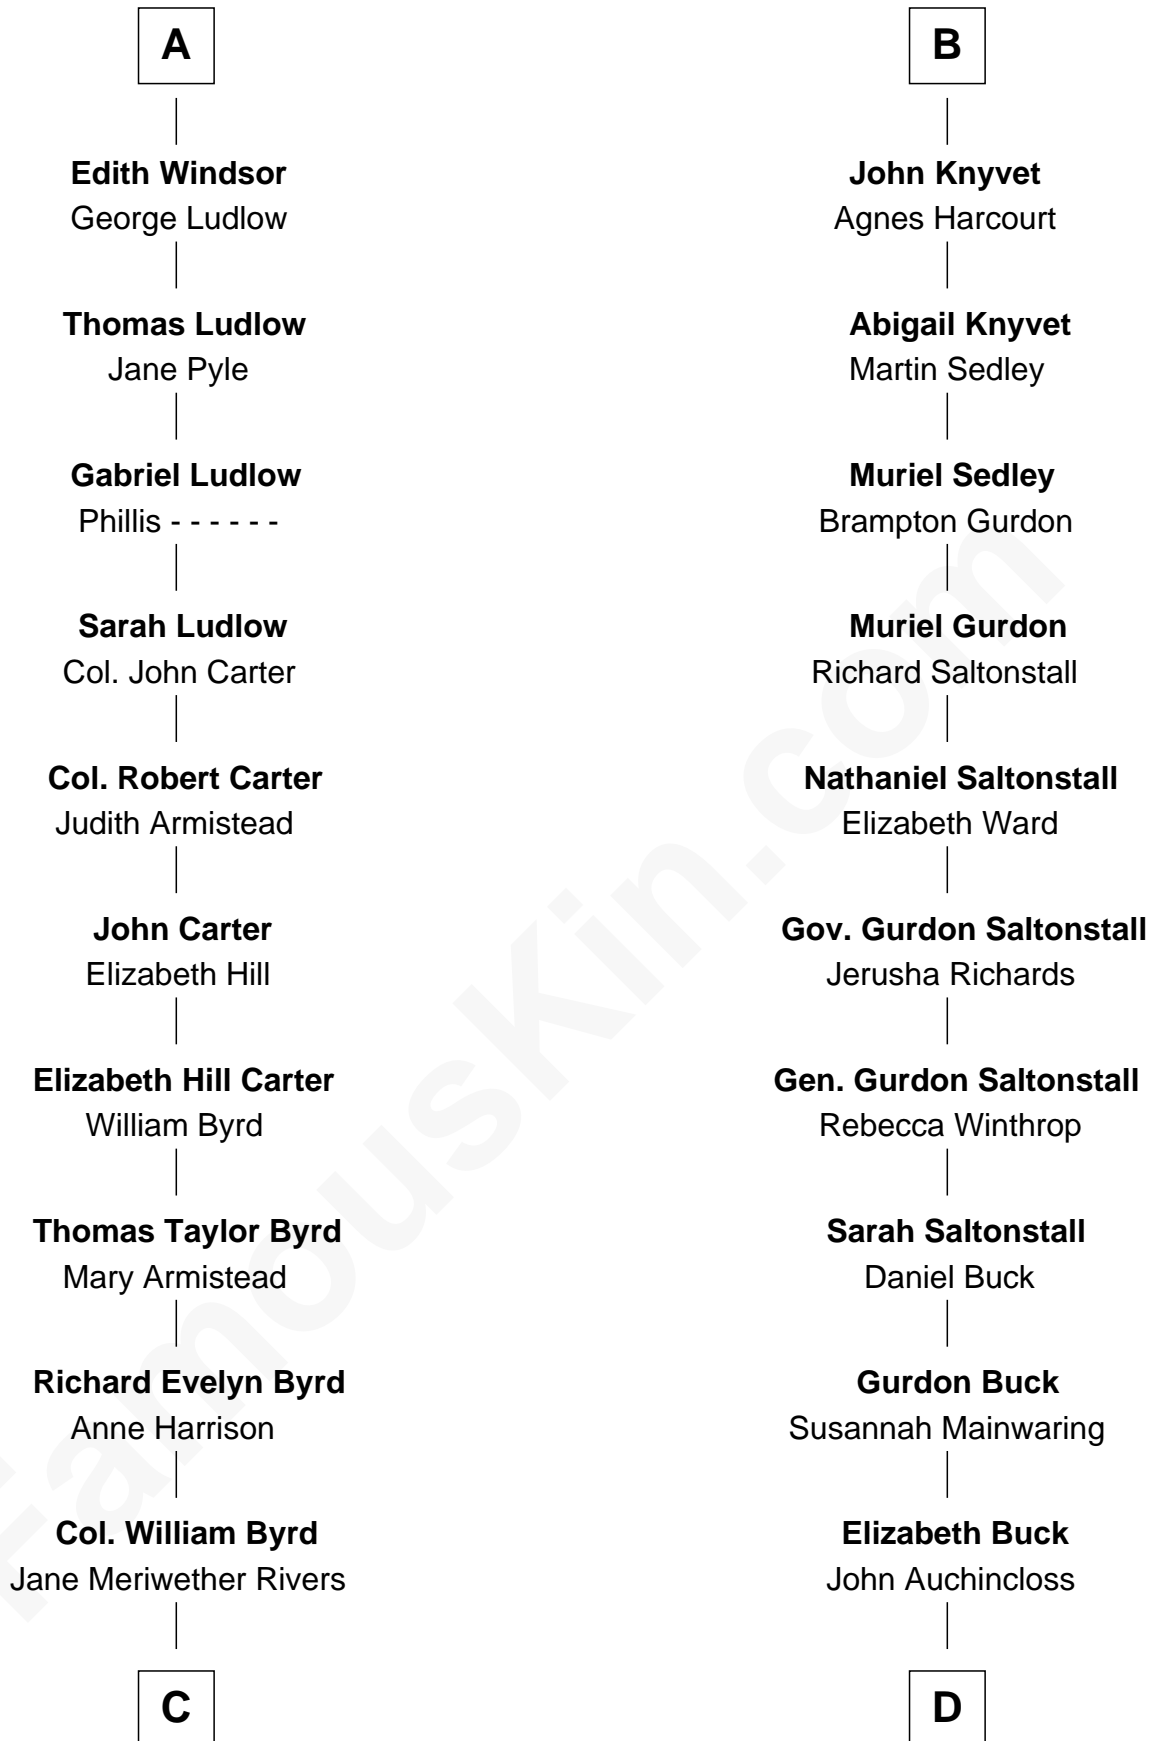

FamousKin.com
Relationship Chart of
Admiral Richard Byrd
Polar Explorer

18th cousin 1 time removed of
Louis Auchincloss
Author

C

Richard Evelyn Byrd
Eleanor Bolling Flood

Admiral Richard Byrd
Polar Explorer

D

John Winthrop Auchincloss
Joanna Hone Russell

Joseph Howland Auchincloss
Priscilla Dixon Stanton

Louis Auchincloss
Author

FamousKin.com