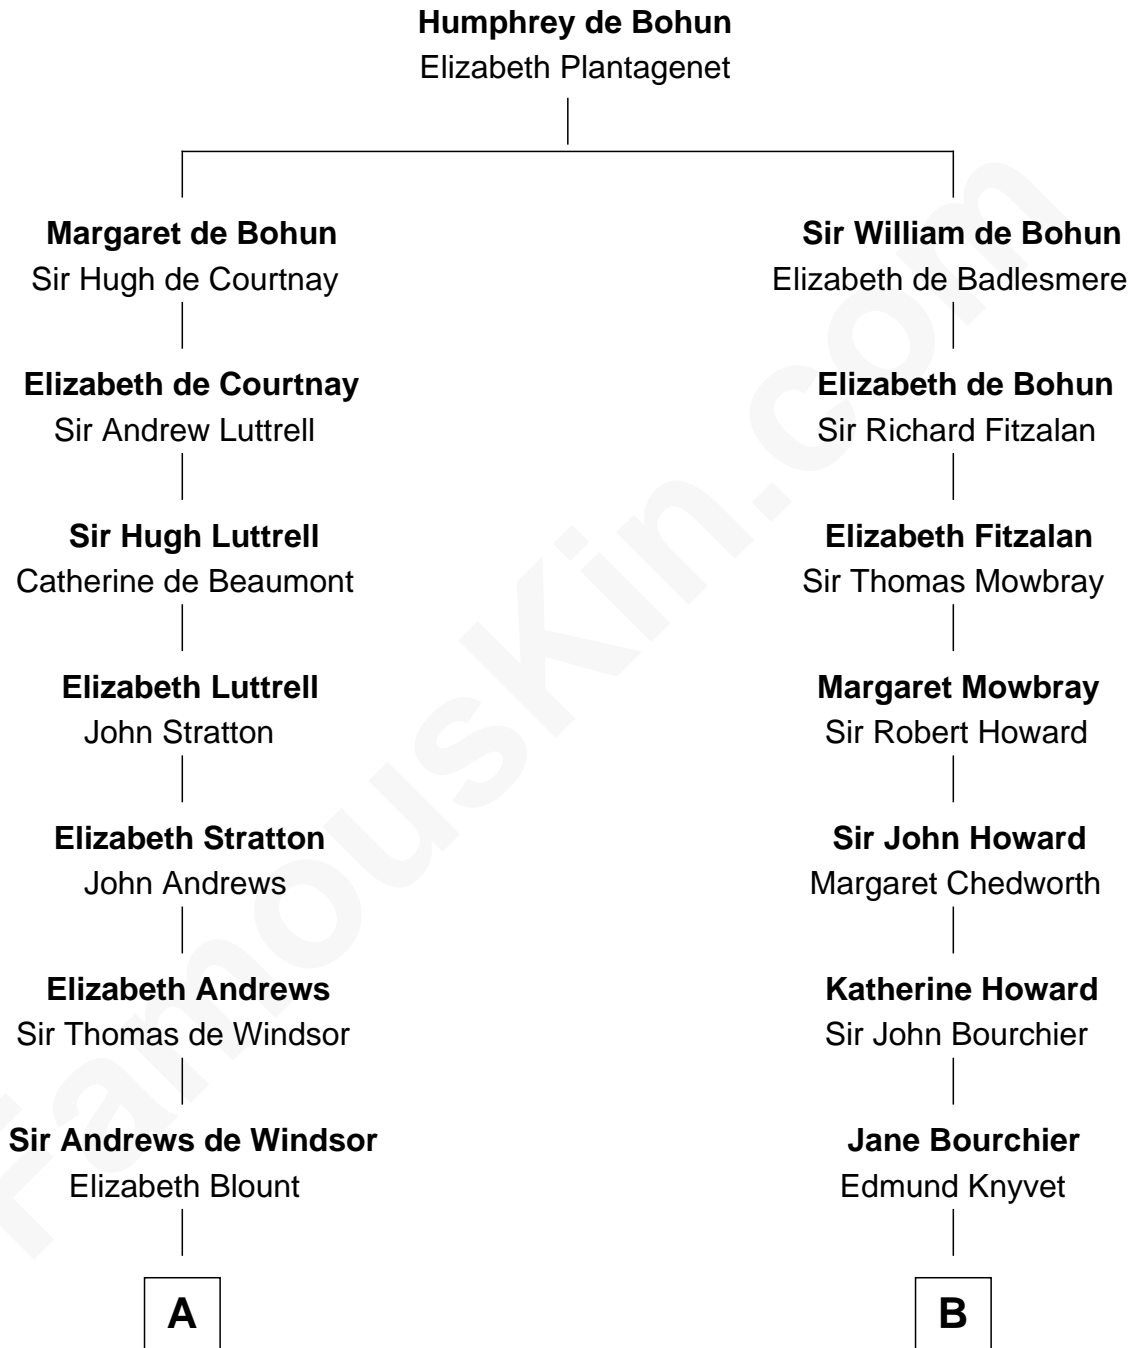

FamousKin.com
Relationship Chart of
Admiral Richard Byrd
Polar Explorer

18th cousin 1 time removed of
Louis Auchincloss
Author

C

Richard Evelyn Byrd
Eleanor Bolling Flood

Admiral Richard Byrd
Polar Explorer

D

John Winthrop Auchincloss
Joanna Hone Russell

Joseph Howland Auchincloss
Priscilla Dixon Stanton

Louis Auchincloss
Author

FamousKin.com