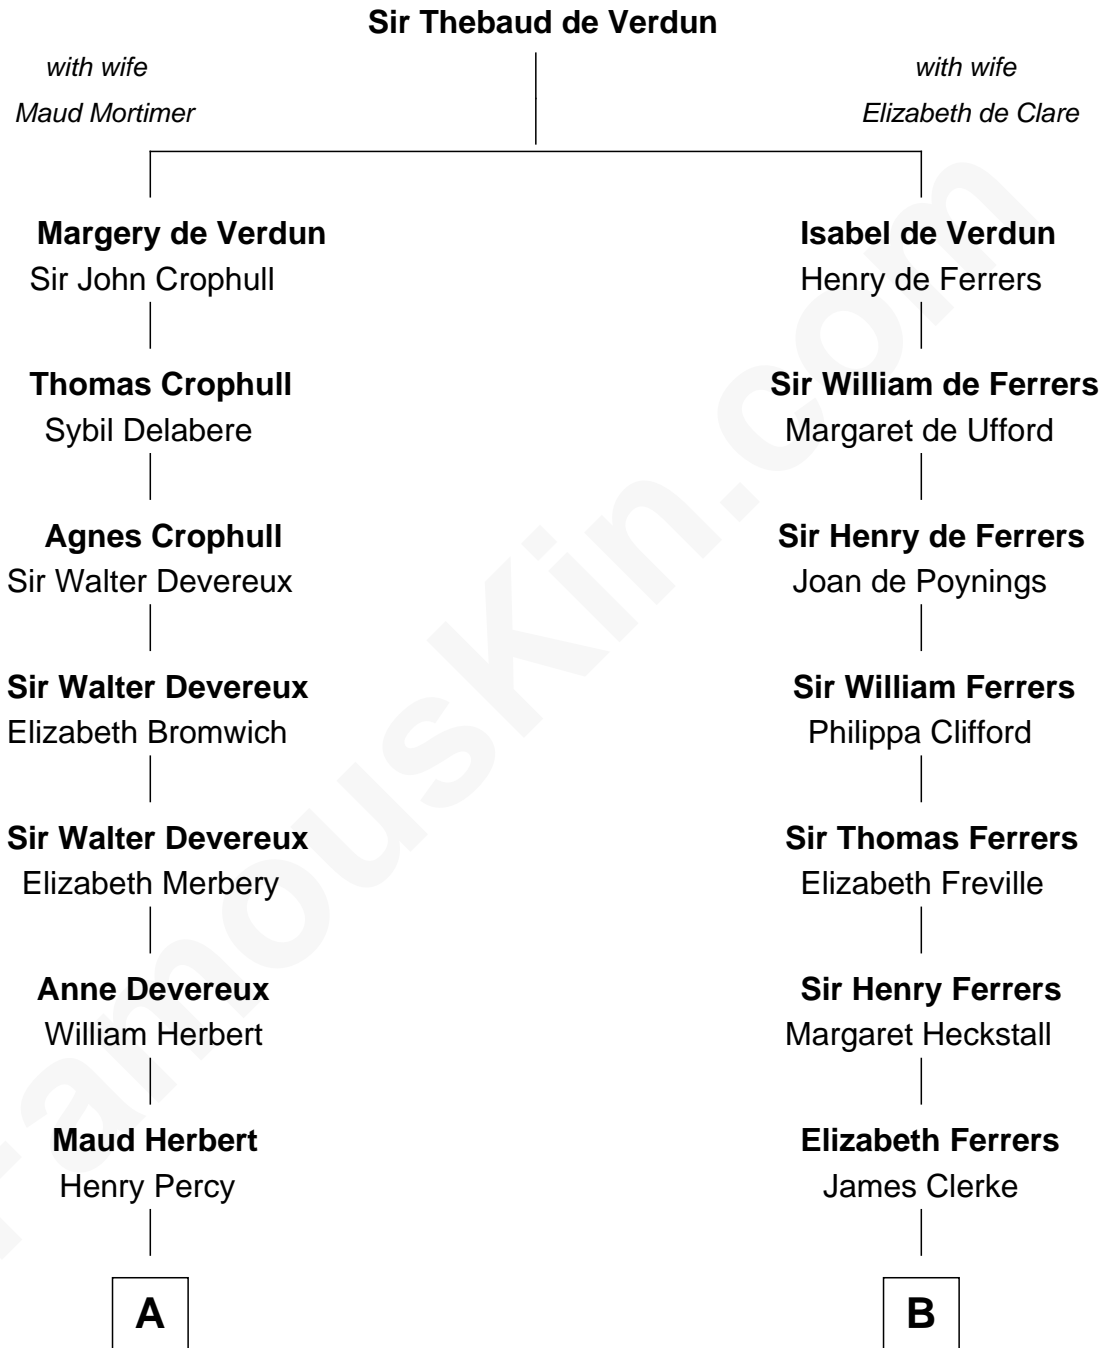

**FamousKin.com**  
**Relationship Chart of**  
**Admiral Richard Byrd**  
*Polar Explorer*

17th cousin 4 times removed of  
**Hetty Green**  
*"The Witch of Wall Street"*

**C**

—  
**Thomas Taylor Byrd**

Mary Armistead

—  
**Richard Evelyn Byrd**

Anne Harrison

—  
**Col. William Byrd**

Jane Meriwether Rivers

—  
**Richard Evelyn Byrd**

Eleanor Bolling Flood

—  
**Admiral Richard Byrd**

*Polar Explorer*