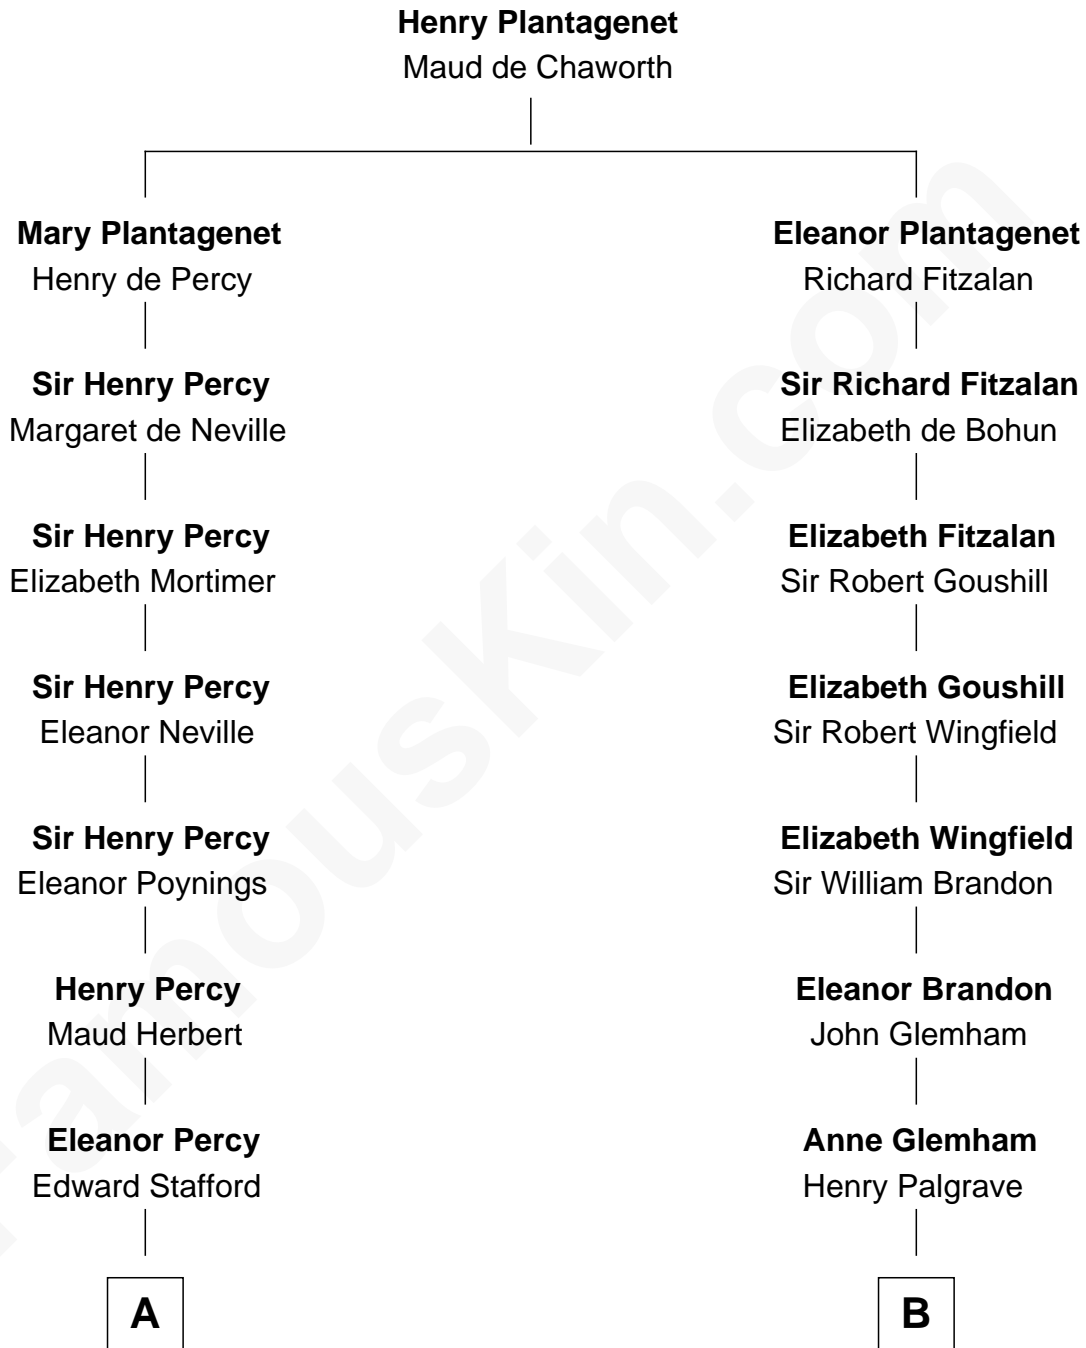

FamousKin.com
Relationship Chart of
Admiral Richard Byrd
Polar Explorer

18th cousin 2 times removed of
Hetty Green
"The Witch of Wall Street"

C

Richard Evelyn Byrd
Anne Harrison

Col. William Byrd
Jane Meriwether Rivers

Richard Evelyn Byrd
Eleanor Bolling Flood

Admiral Richard Byrd
Polar Explorer

D

Abby Slocum Howland
Edward Mott Robinson

Hetty Green
"The Witch of Wall Street"

FamousKin.com