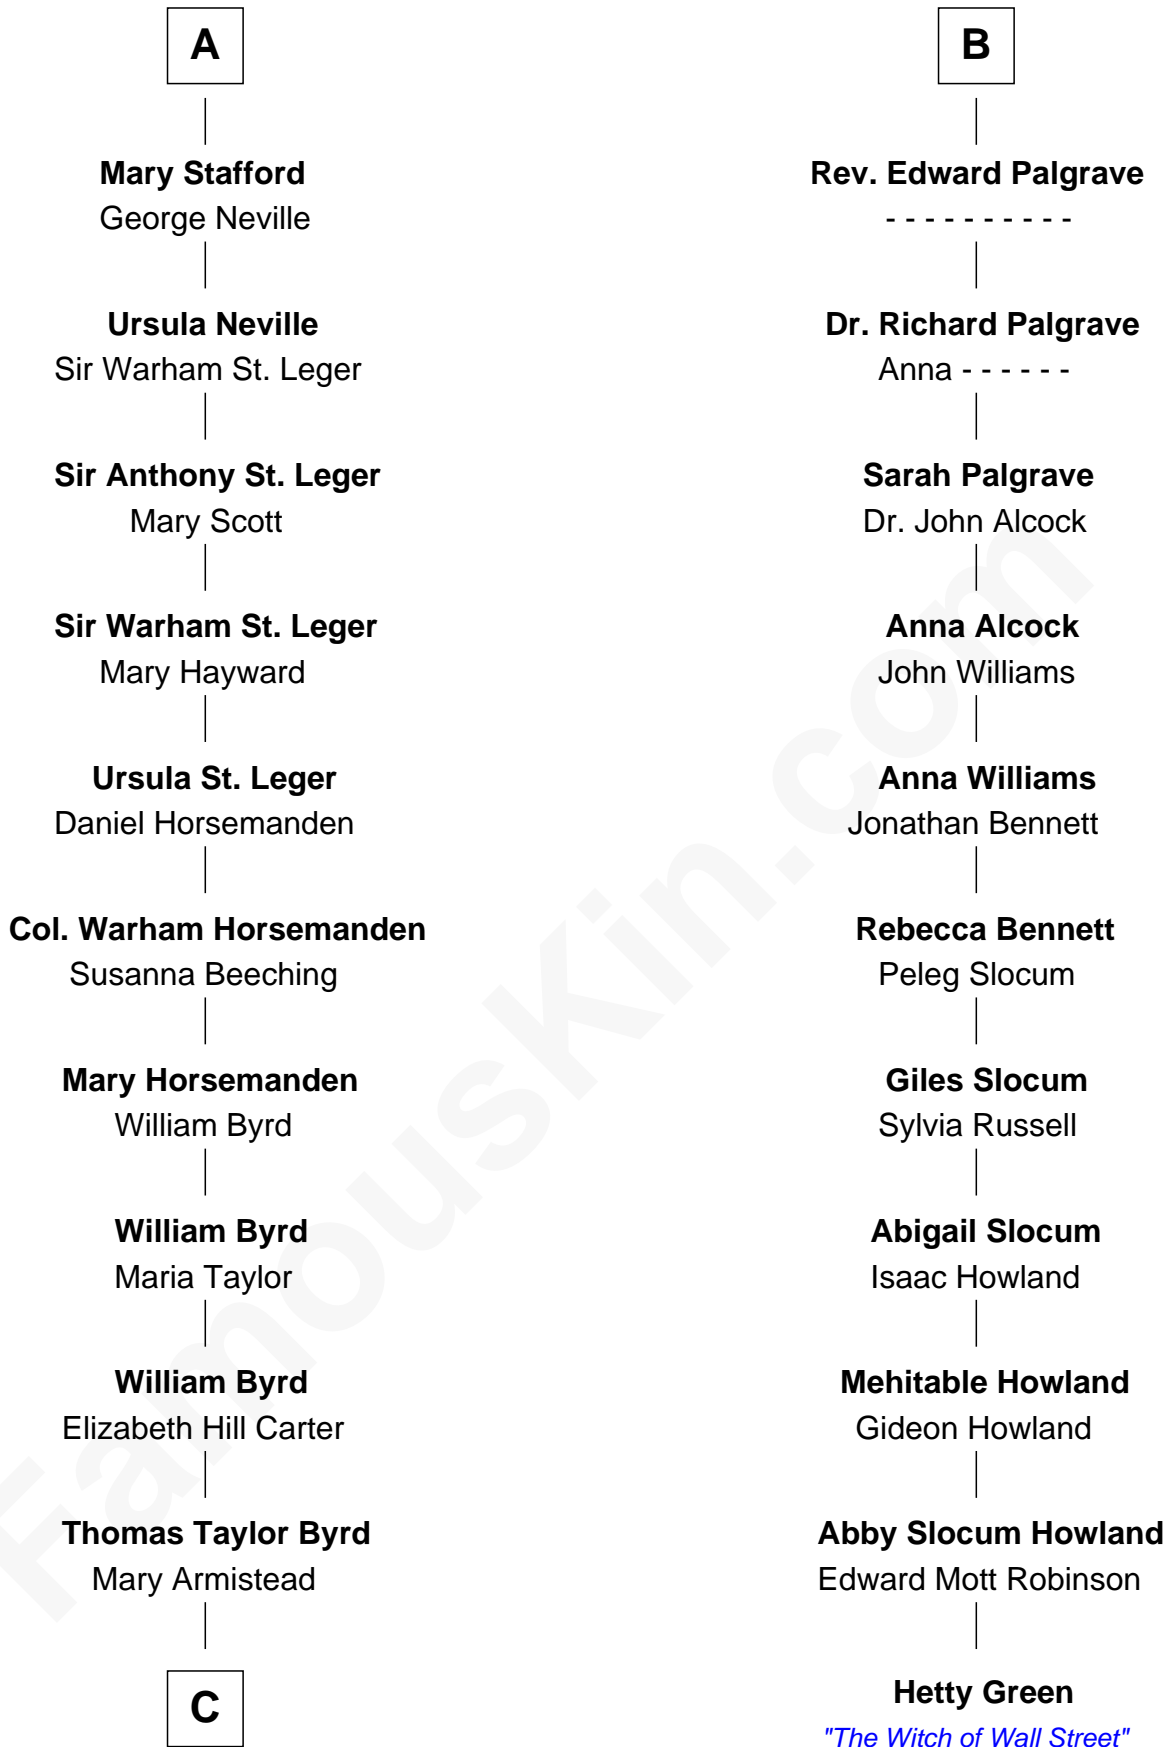

FamousKin.com
Relationship Chart of
Admiral Richard Byrd
Polar Explorer

17th cousin 3 times removed of

Hetty Green
"The Witch of Wall Street"

C

Richard Evelyn Byrd

Anne Harrison

Col. William Byrd

Jane Meriwether Rivers

Richard Evelyn Byrd

Eleanor Bolling Flood

Admiral Richard Byrd

Polar Explorer

FamousKin.com