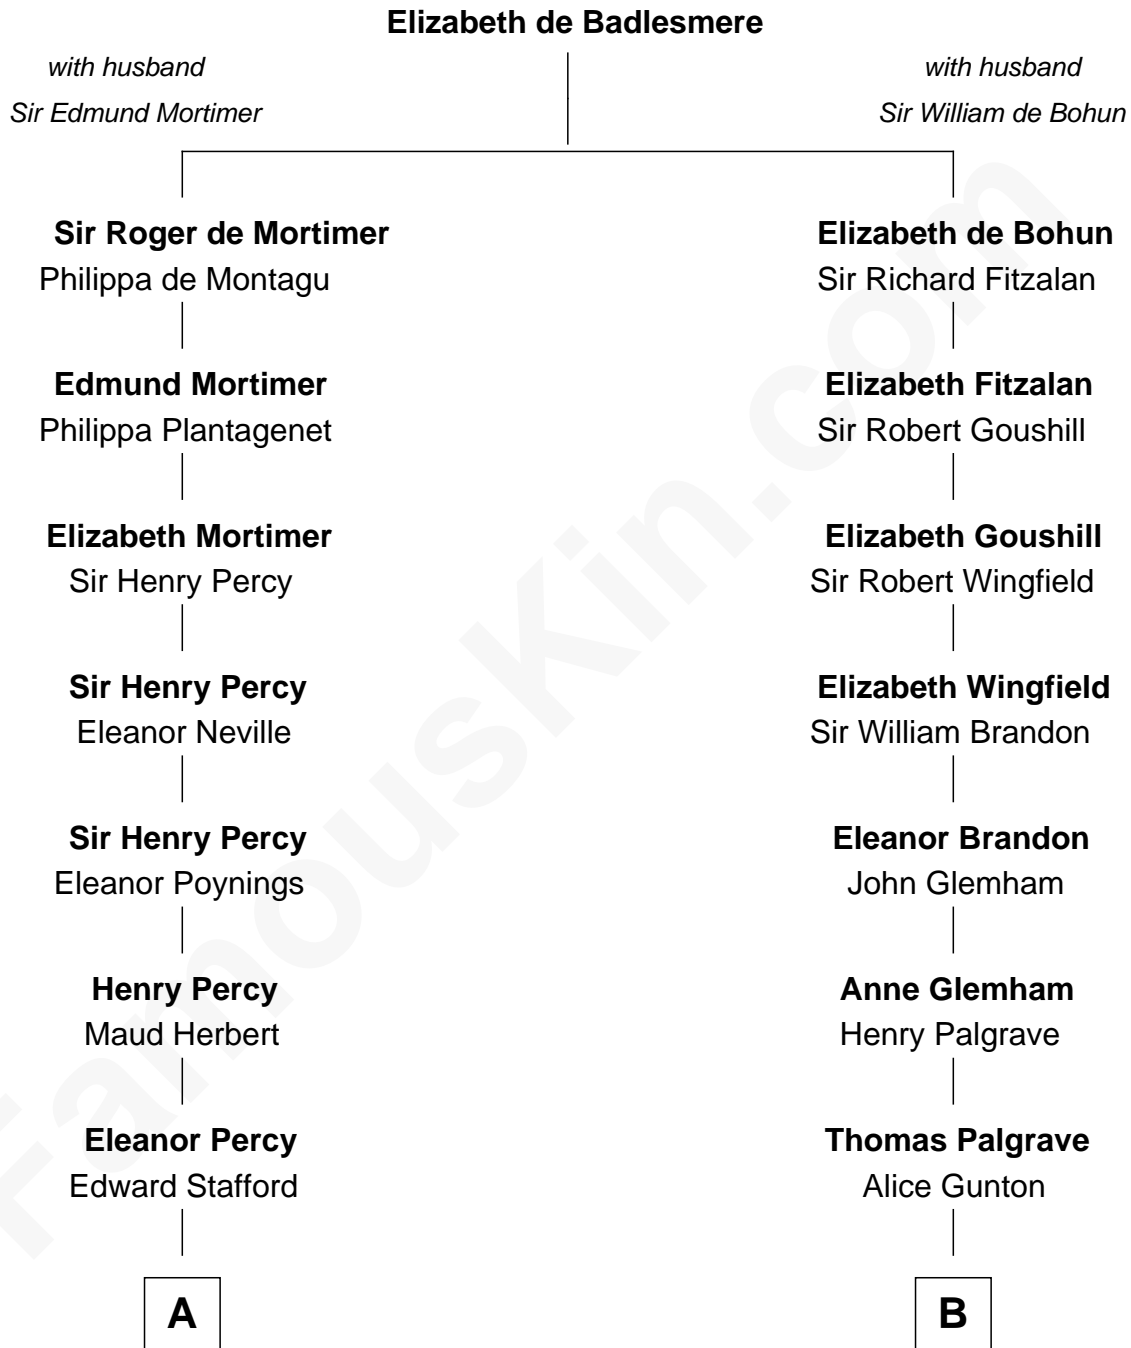

FamousKin.com
Relationship Chart of
Admiral Richard Byrd
Polar Explorer

17th cousin 3 times removed of

Hetty Green
"The Witch of Wall Street"

C

Richard Evelyn Byrd

Anne Harrison

Col. William Byrd

Jane Meriwether Rivers

Richard Evelyn Byrd

Eleanor Bolling Flood

Admiral Richard Byrd

Polar Explorer

FamousKin.com