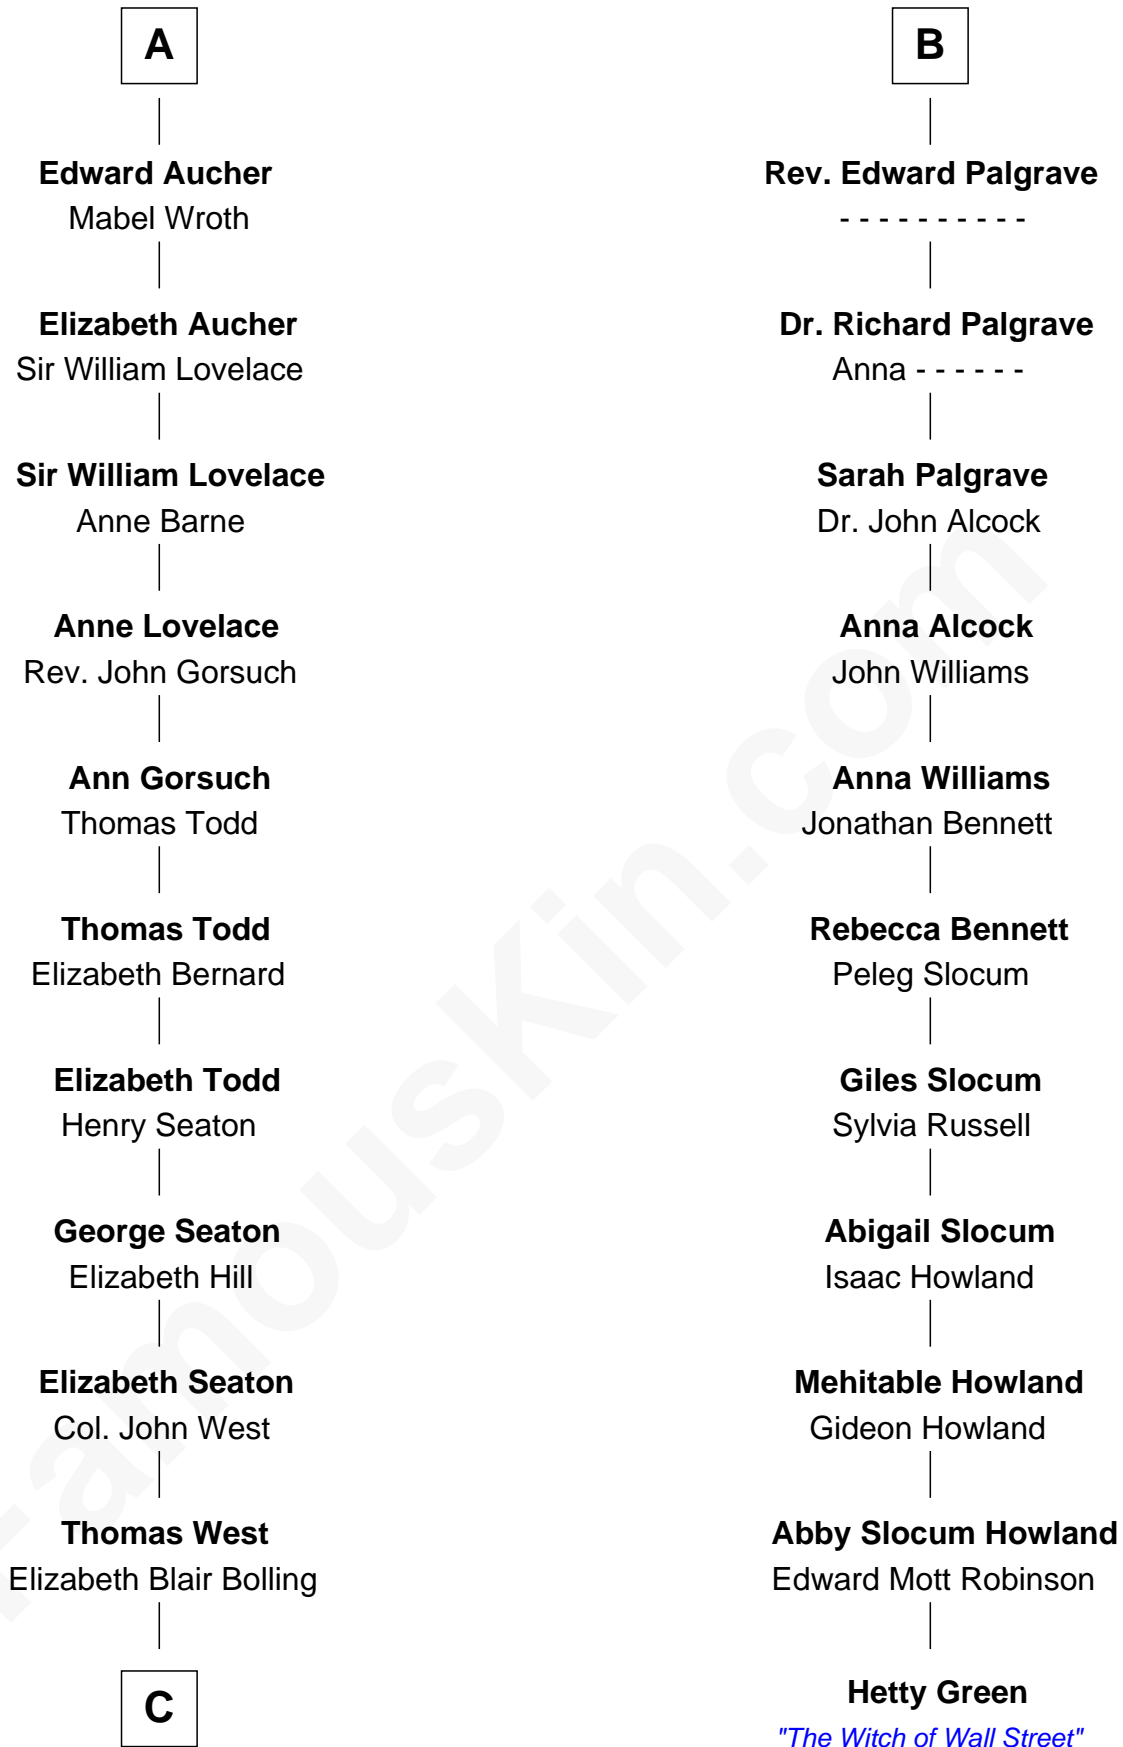

FamousKin.com
Relationship Chart of
Admiral Richard Byrd
Polar Explorer

17th cousin 4 times removed of

Hetty Green
"The Witch of Wall Street"

C

Eliza Bolling West
Dr. Joel Walker Flood

Col. Henry De La Warr Flood
Mary Elizabeth Trent

Joel Walker Flood
Ella Faulkner

Eleanor Bolling Flood
Richard Evelyn Byrd

Admiral Richard Byrd
Polar Explorer

FamousKin.com