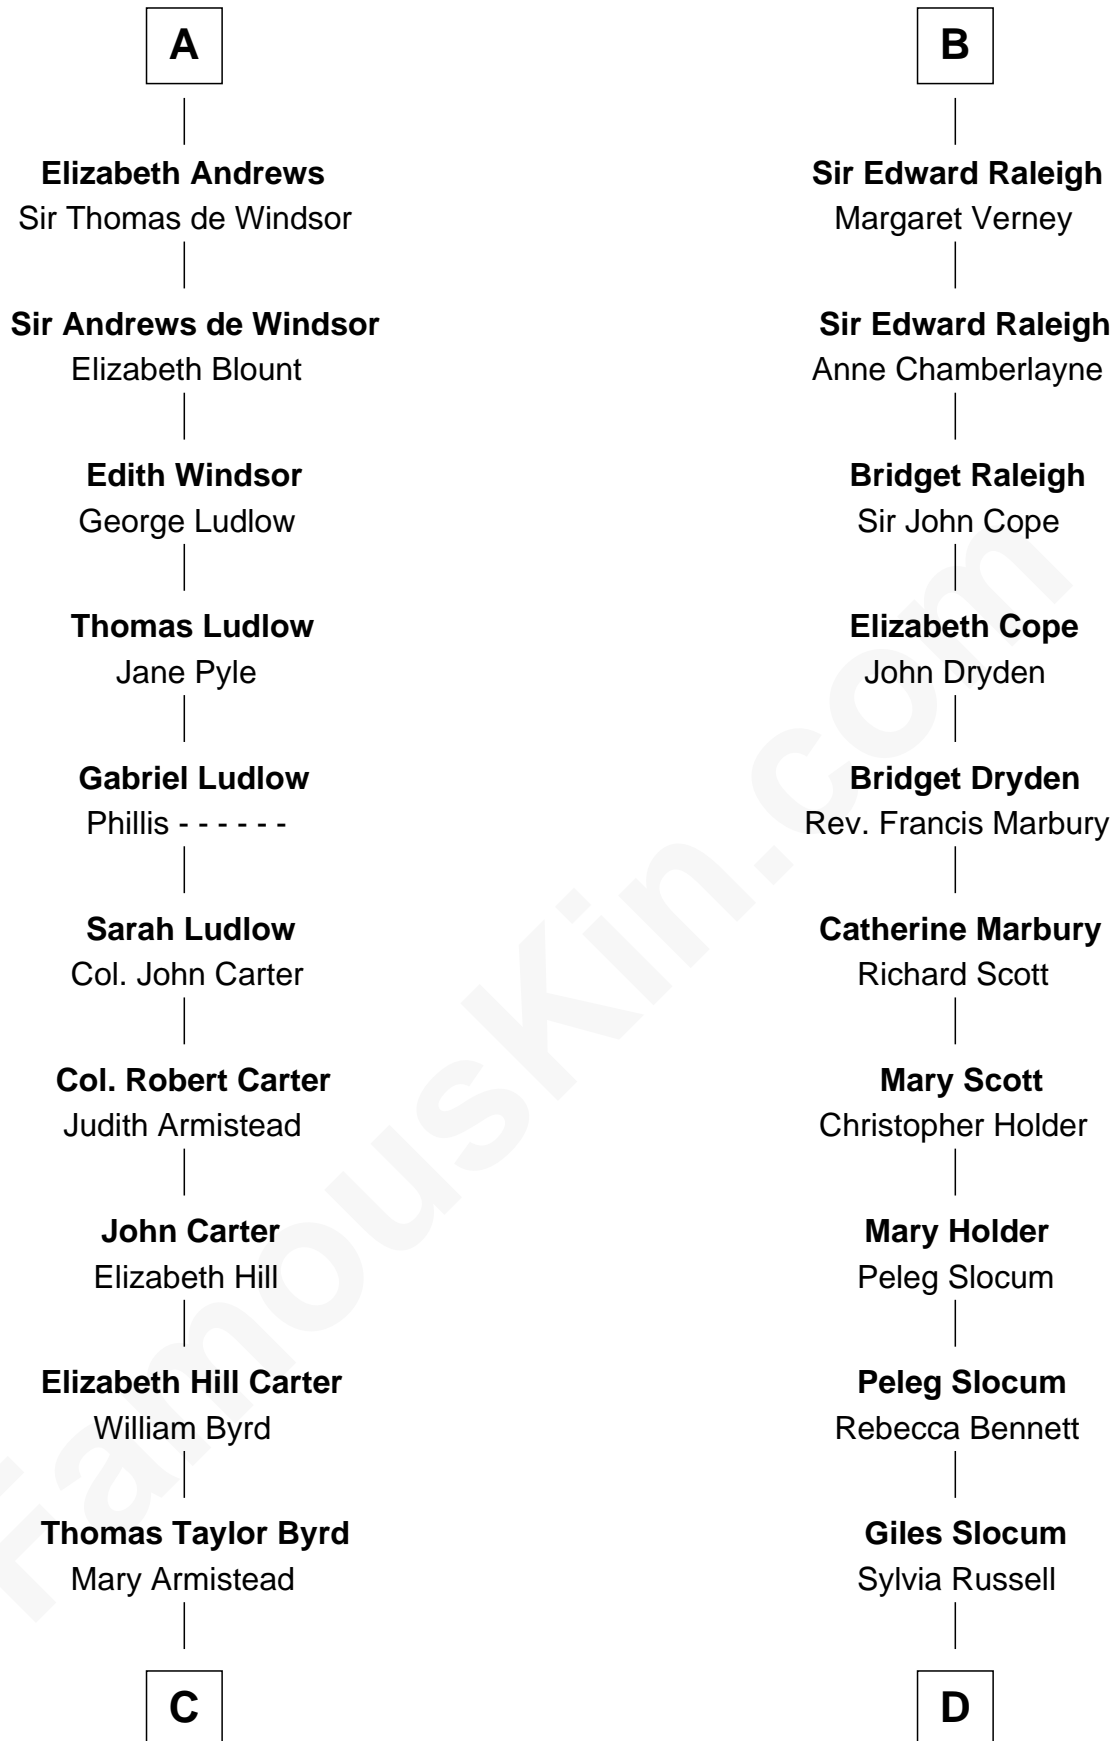

FamousKin.com

Relationship Chart of

Admiral Richard Byrd

Polar Explorer

20th cousin of

Hetty Green

"The Witch of Wall Street"

Sir Hugh le Despencer

Aveline Basset

Eleanor le Despencer

Sir Hugh de Courtenay

Sir Hugh de Courtenay

Agnes de St. John

Sir Hugh de Courtnay

Margaret de Bohun

Elizabeth de Courtnay

Margaret Despencer

Robert de Ferrers

Phillippa Ferrers

Sir Thomas Greene

Elizabeth Greene

William Raleigh

B

C

Richard Evelyn Byrd
Anne Harrison

Col. William Byrd
Jane Meriwether Rivers

Richard Evelyn Byrd
Eleanor Bolling Flood

Admiral Richard Byrd
Polar Explorer

D

Abigail Slocum
Isaac Howland

Mehitable Howland
Gideon Howland