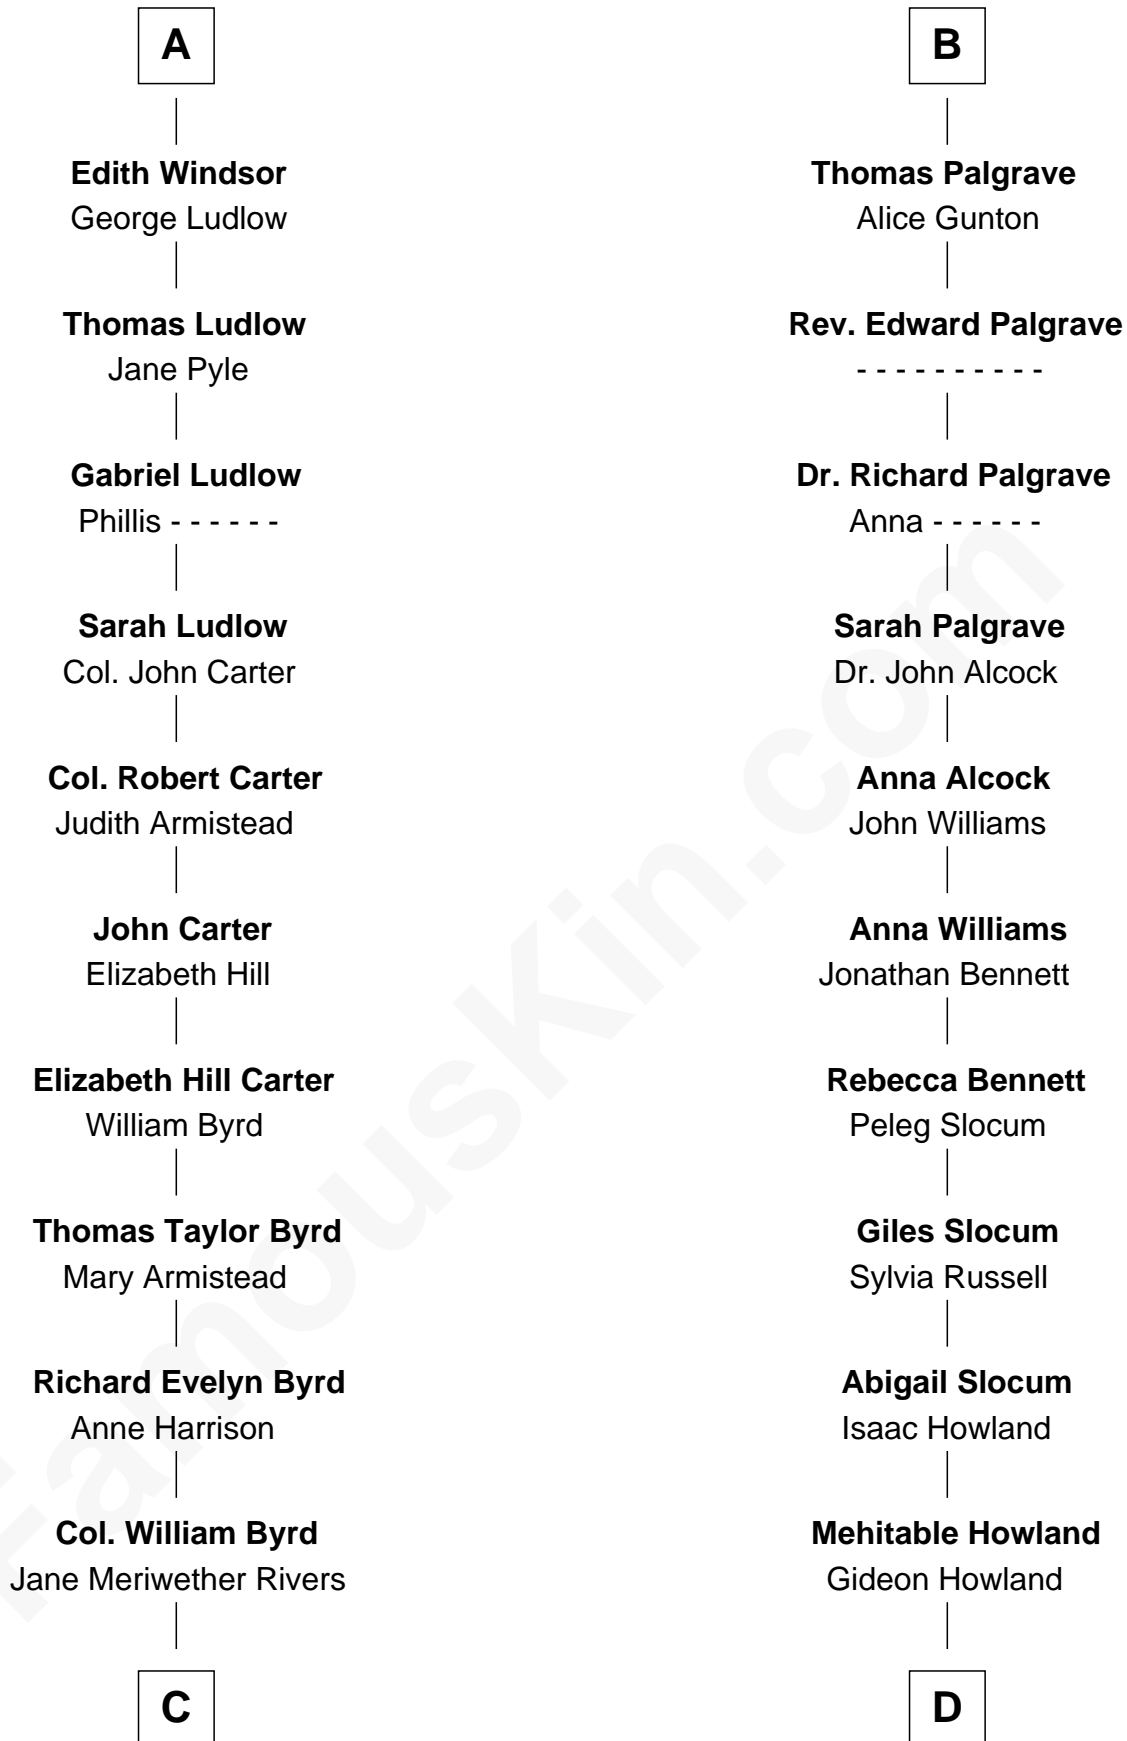

FamousKin.com

Relationship Chart of

Admiral Richard Byrd

Polar Explorer

18th cousin of

Hetty Green

"The Witch of Wall Street"

Humphrey de Bohun
Elizabeth Plantagenet

C

Richard Evelyn Byrd
Eleanor Bolling Flood

Admiral Richard Byrd
Polar Explorer

D

Abby Slocum Howland
Edward Mott Robinson

Hetty Green
"The Witch of Wall Street"

FamousKin.com