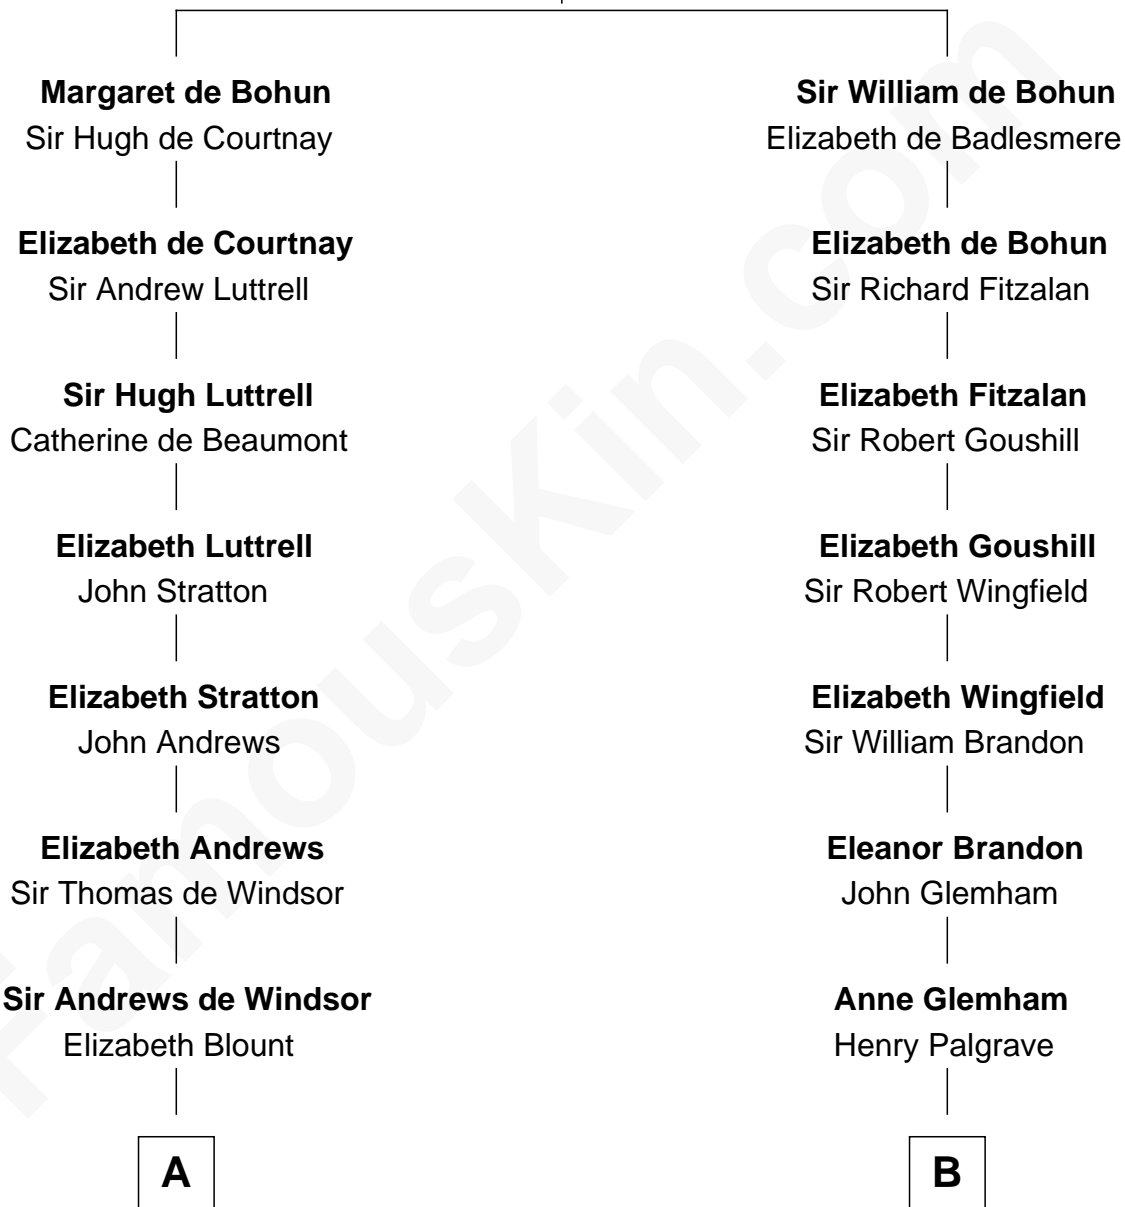

FamousKin.com

Relationship Chart of

Admiral Richard Byrd

Polar Explorer

18th cousin of

Hetty Green

"The Witch of Wall Street"

Humphrey de Bohun
Elizabeth Plantagenet

C

Richard Evelyn Byrd
Eleanor Bolling Flood

Admiral Richard Byrd
Polar Explorer

D

Abby Slocum Howland
Edward Mott Robinson

Hetty Green
"The Witch of Wall Street"

FamousKin.com