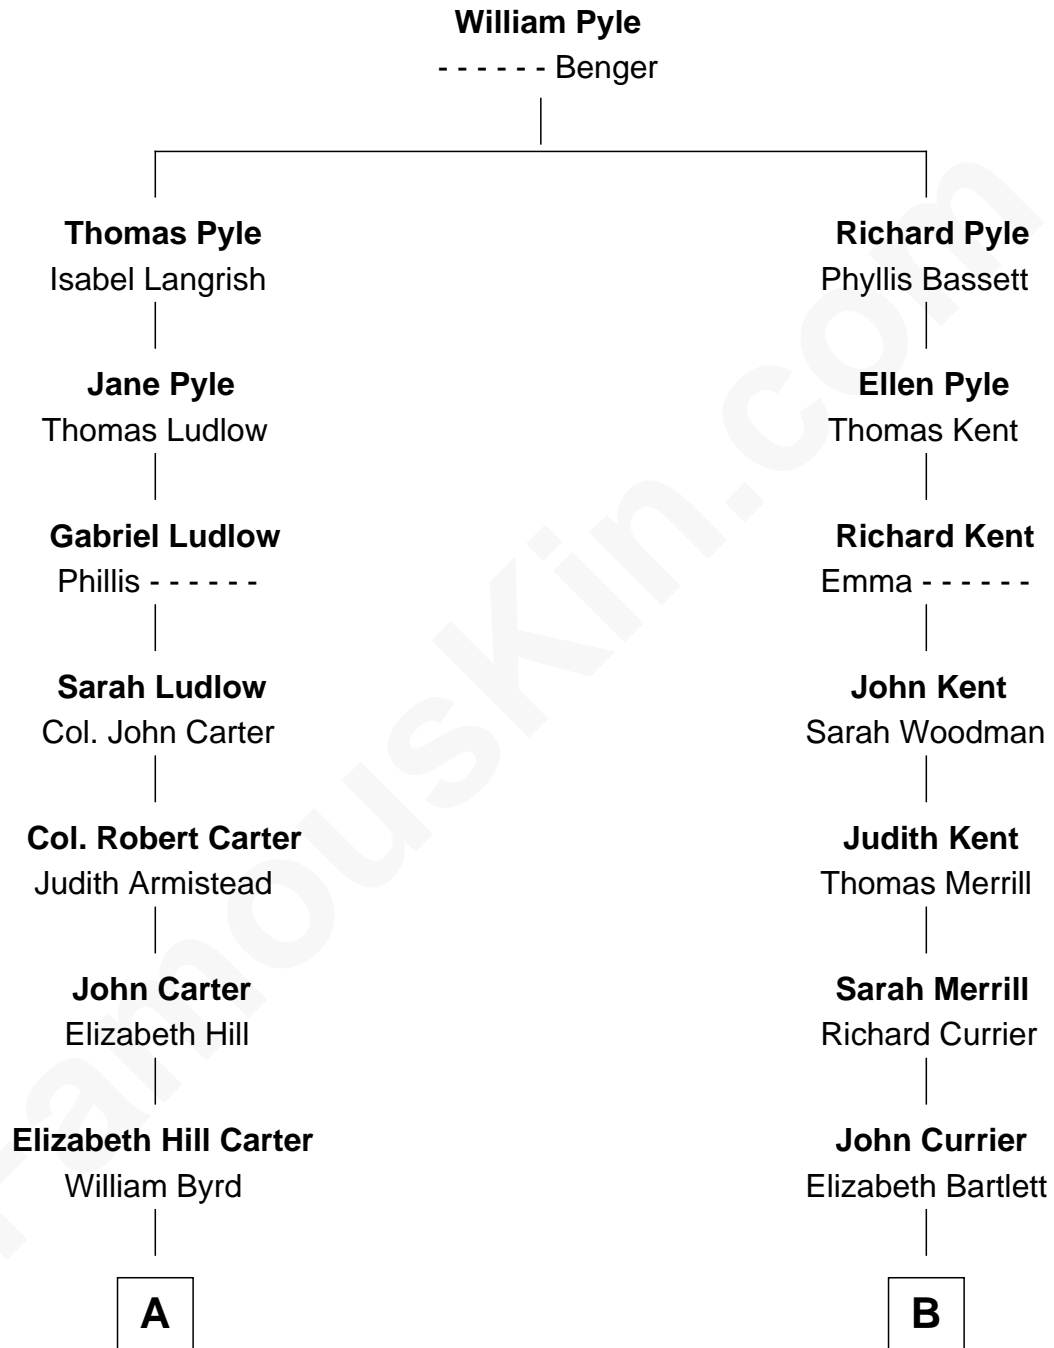

**FamousKin.com**  
**Relationship Chart of**  
**Admiral Richard Byrd**  
*Polar Explorer*

8th cousin 3 times removed of  
**Nathaniel Currier**  
*Lithographer (Currier & Ives)*

**A**

**Thomas Taylor Byrd**  
Mary Armistead

**Richard Evelyn Byrd**  
Anne Harrison

**Col. William Byrd**  
Jane Meriwether Rivers

**Richard Evelyn Byrd**  
Eleanor Bolling Flood

**Admiral Richard Byrd**  
*Polar Explorer*

**B**

**Hannah Currier**  
Nathaniel Currier