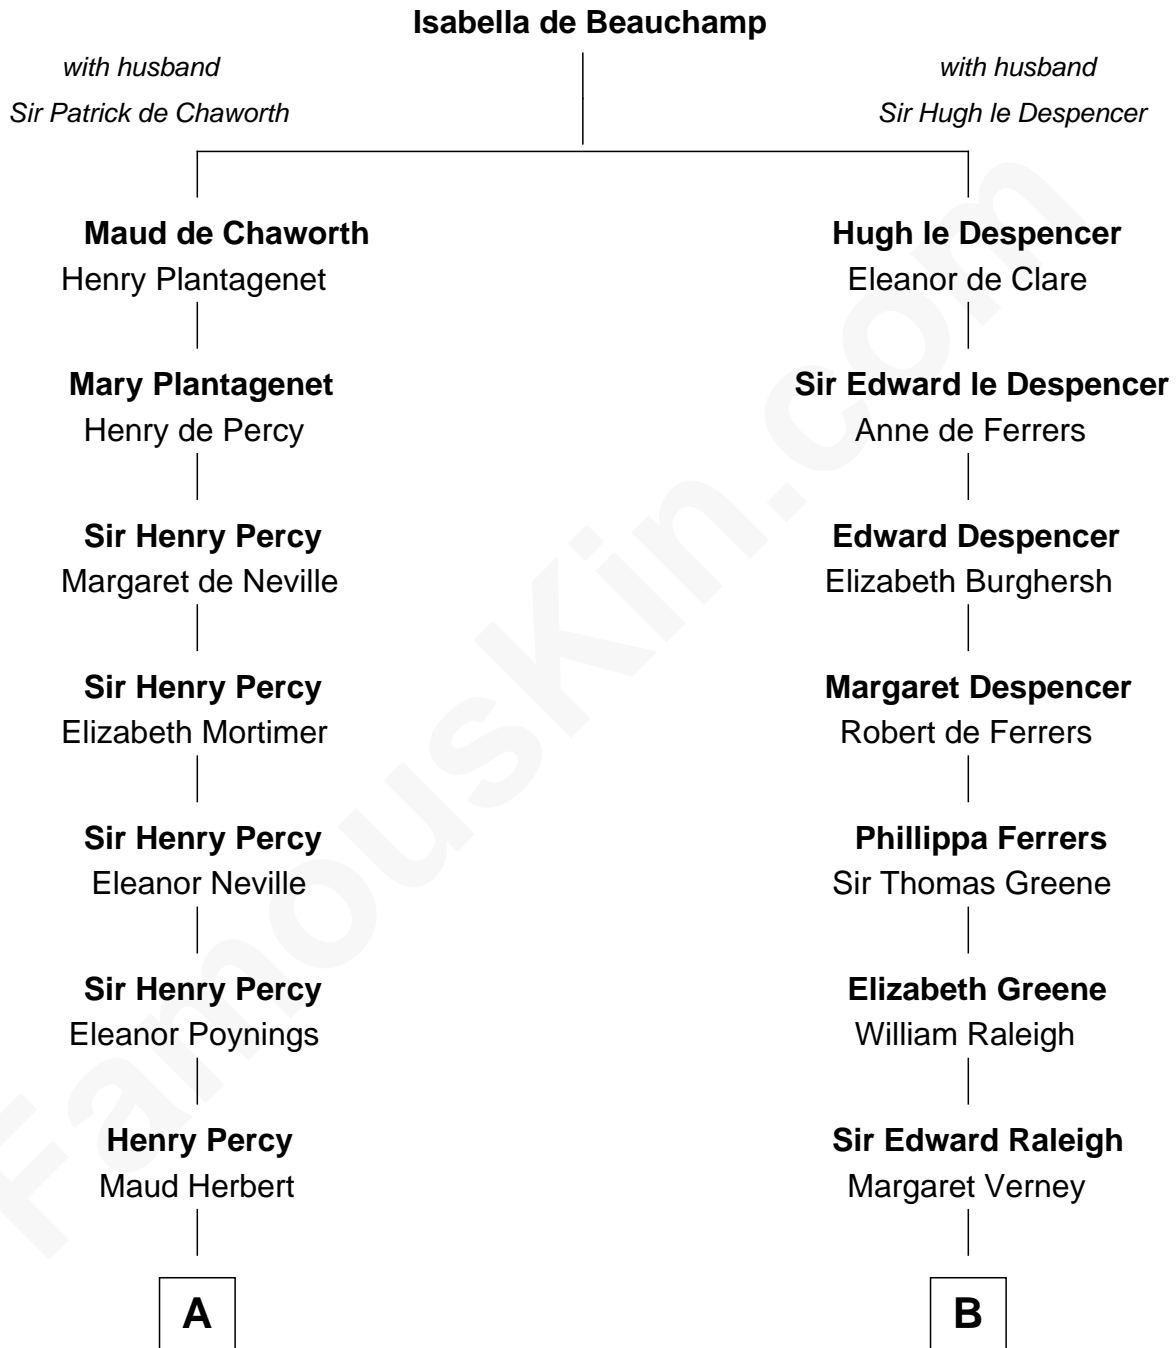

FamousKin.com
Relationship Chart of
Admiral Richard Byrd
Polar Explorer

19th cousin 2 times removed of
Shanghai Pierce
Texas Cattleman

C

Thomas Taylor Byrd

Mary Armistead

Richard Evelyn Byrd

Anne Harrison

Col. William Byrd

Jane Meriwether Rivers

Richard Evelyn Byrd

Eleanor Bolling Flood

Admiral Richard Byrd

Polar Explorer

D

Susanna Stoddard

Isaac Pearce

Jonathan D. Pearce

Hanna Phillips Head

Shanghai Pierce

Texas Cattleman